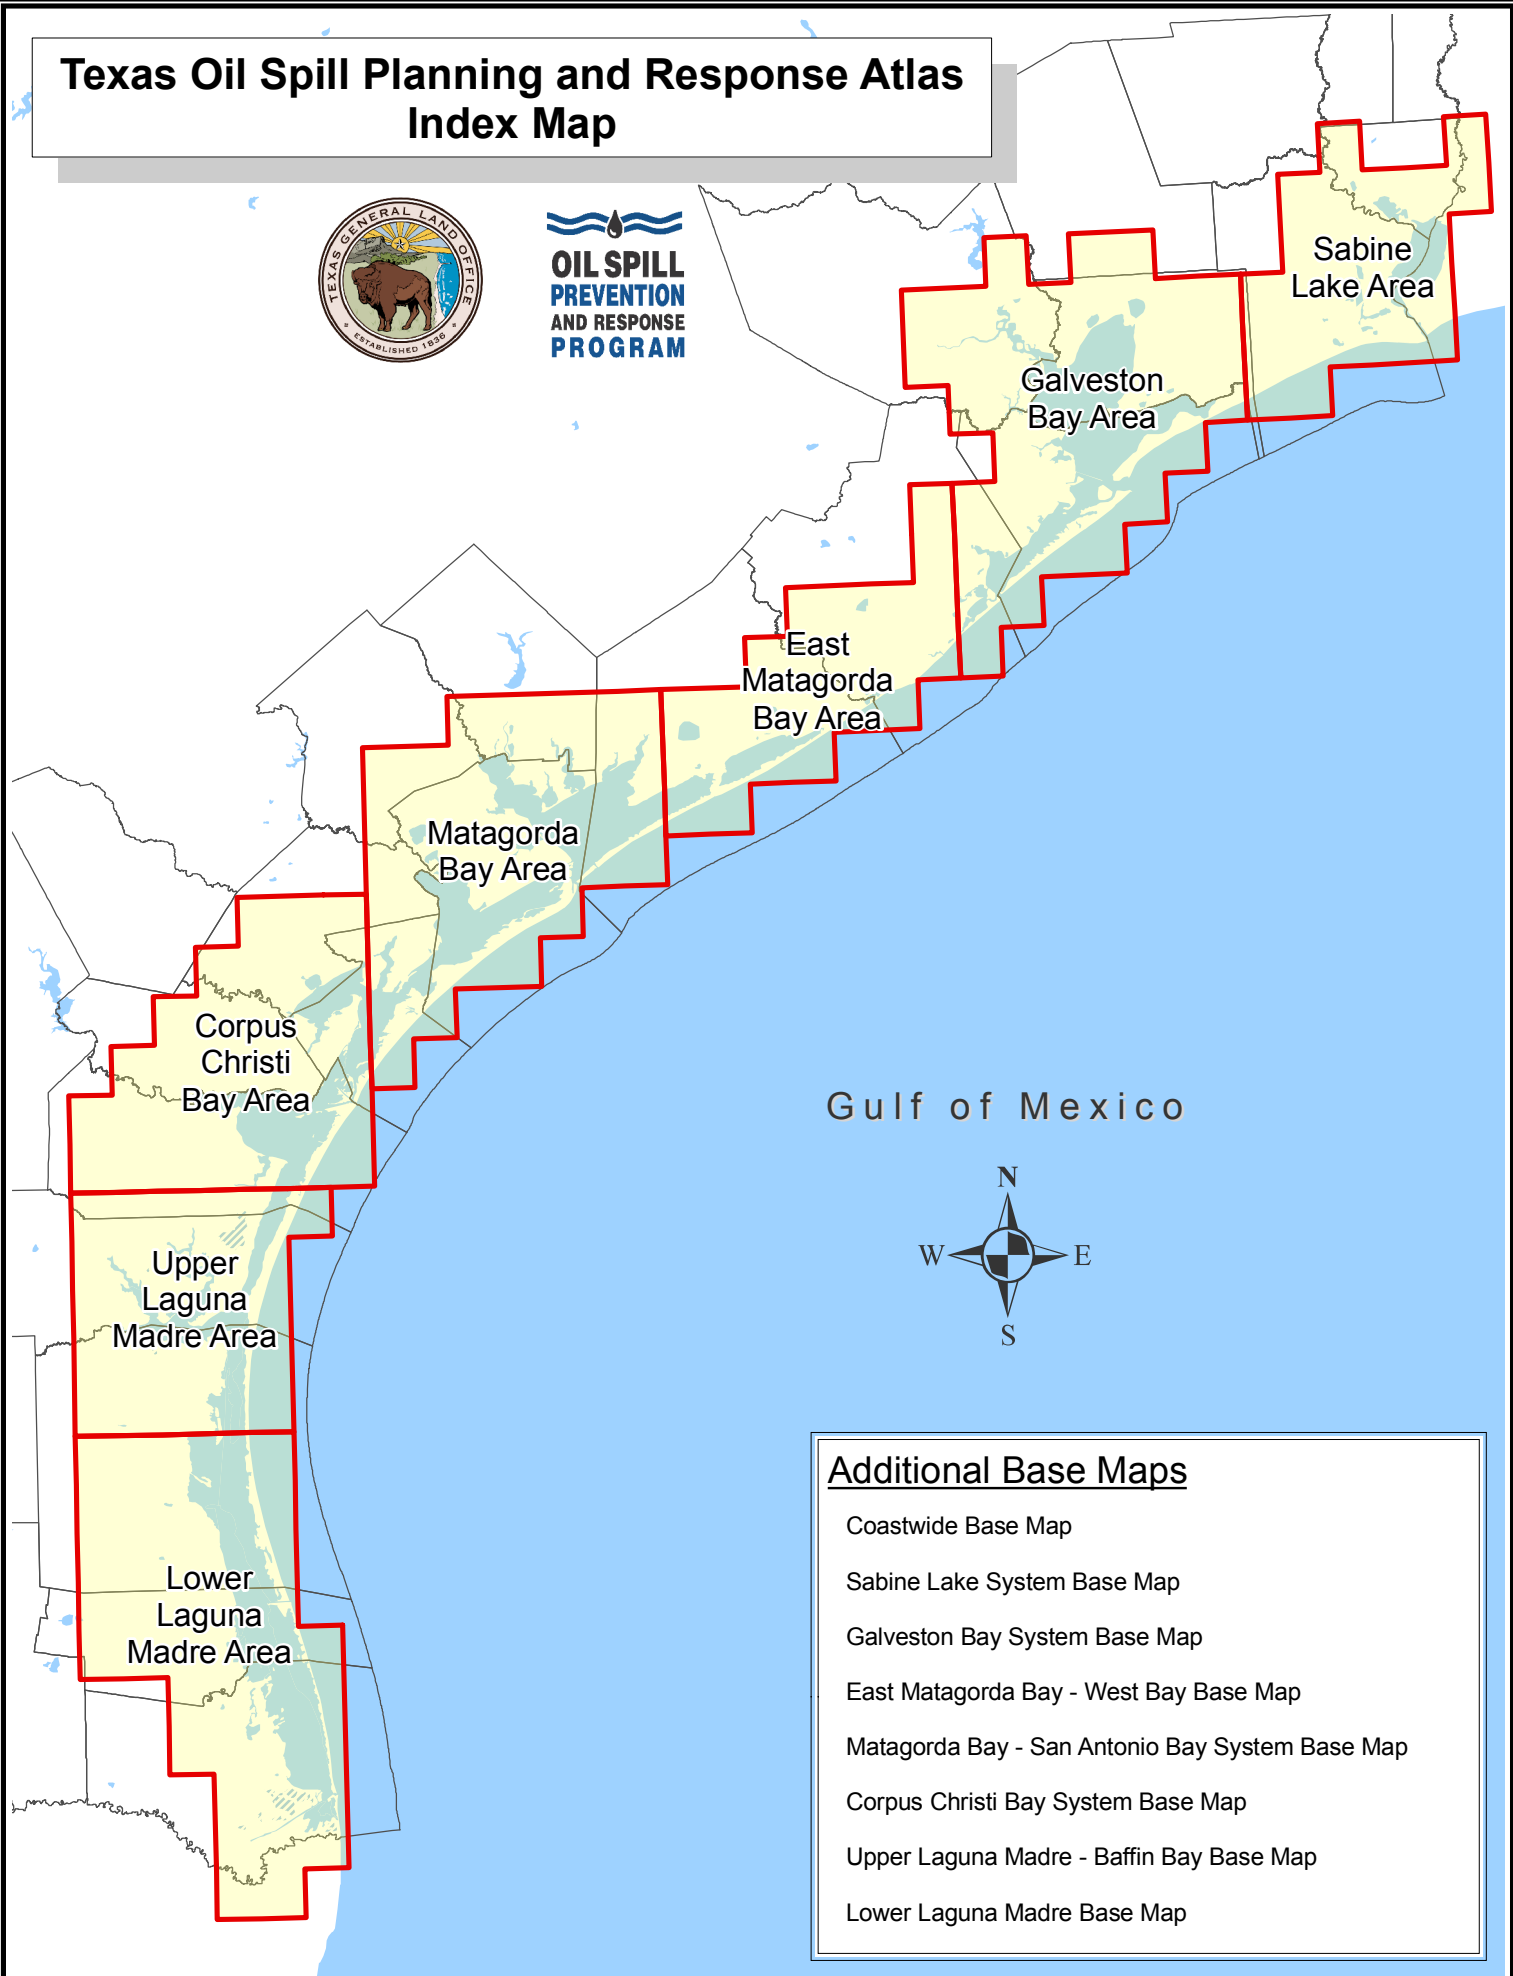

Texas Oil Spill Planning and Response Atlas Index Map

Gulf of Mexico

Additional Base Maps

- Coastwide Base Map
- Sabine Lake System Base Map
- Galveston Bay System Base Map
- East Matagorda Bay - West Bay Base Map
- Matagorda Bay - San Antonio Bay System Base Map
- Corpus Christi Bay System Base Map
- Upper Laguna Madre - Baffin Bay Base Map
- Lower Laguna Madre Base Map