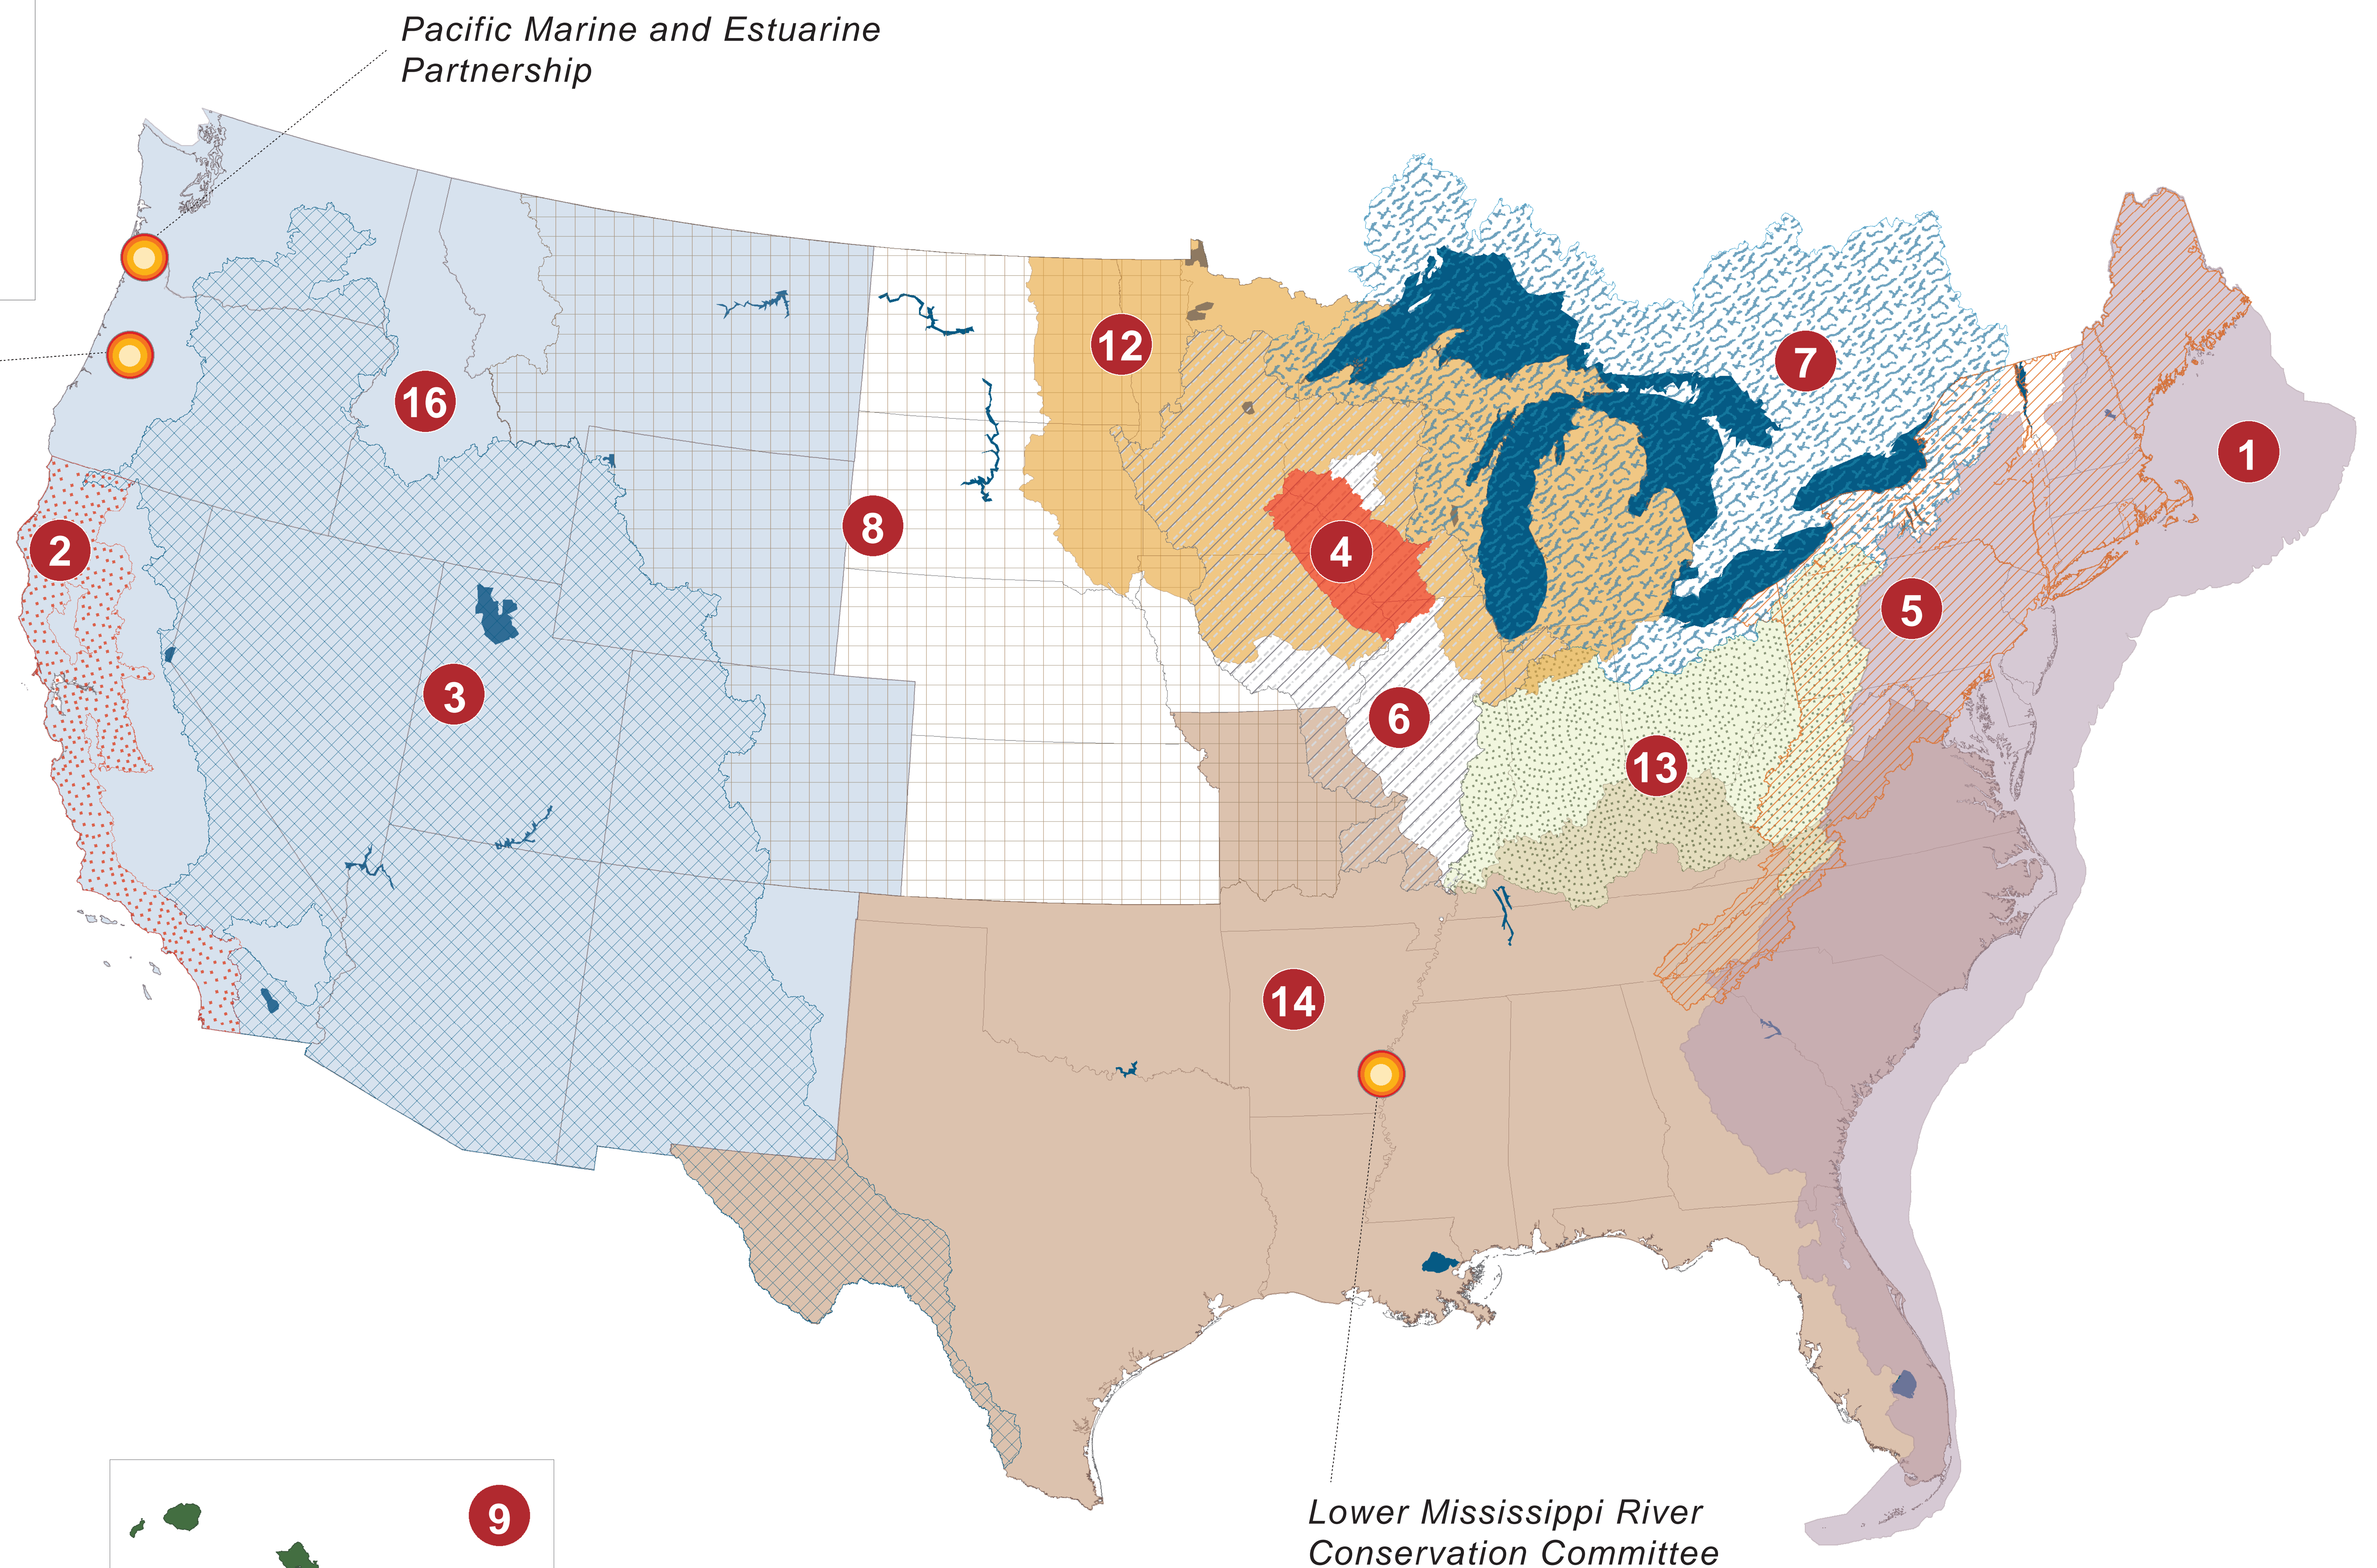

Fish Habitat Partnerships

October 2011

Geographic/Species Based Partnerships

1. Atlantic Coastal FHP
2. California Fish Passage Forum
3. Desert FHP
4. Driftless Area Restoration Effort
5. Eastern Brook Trout Joint Venture
6. Fishers and Farmers Partnership
7. Great Lakes Basin FHP
8. Great Plains FHP
9. Hawaii FHP
10. Kenai Peninsula FHP
11. Mat-Su Basin Salmon Habitat Partnership
12. Midwest Glacial Lakes Partnership
13. Ohio River Basin FHP
14. Southeast Aquatic Resources Partnership
15. Southwest Alaska Salmon Habitat Partnership
16. Western Native Trout Initiative

System Based Partnership

Reservoir FHP

Denotes **"Candidate"**
Fish Habitat Partnership