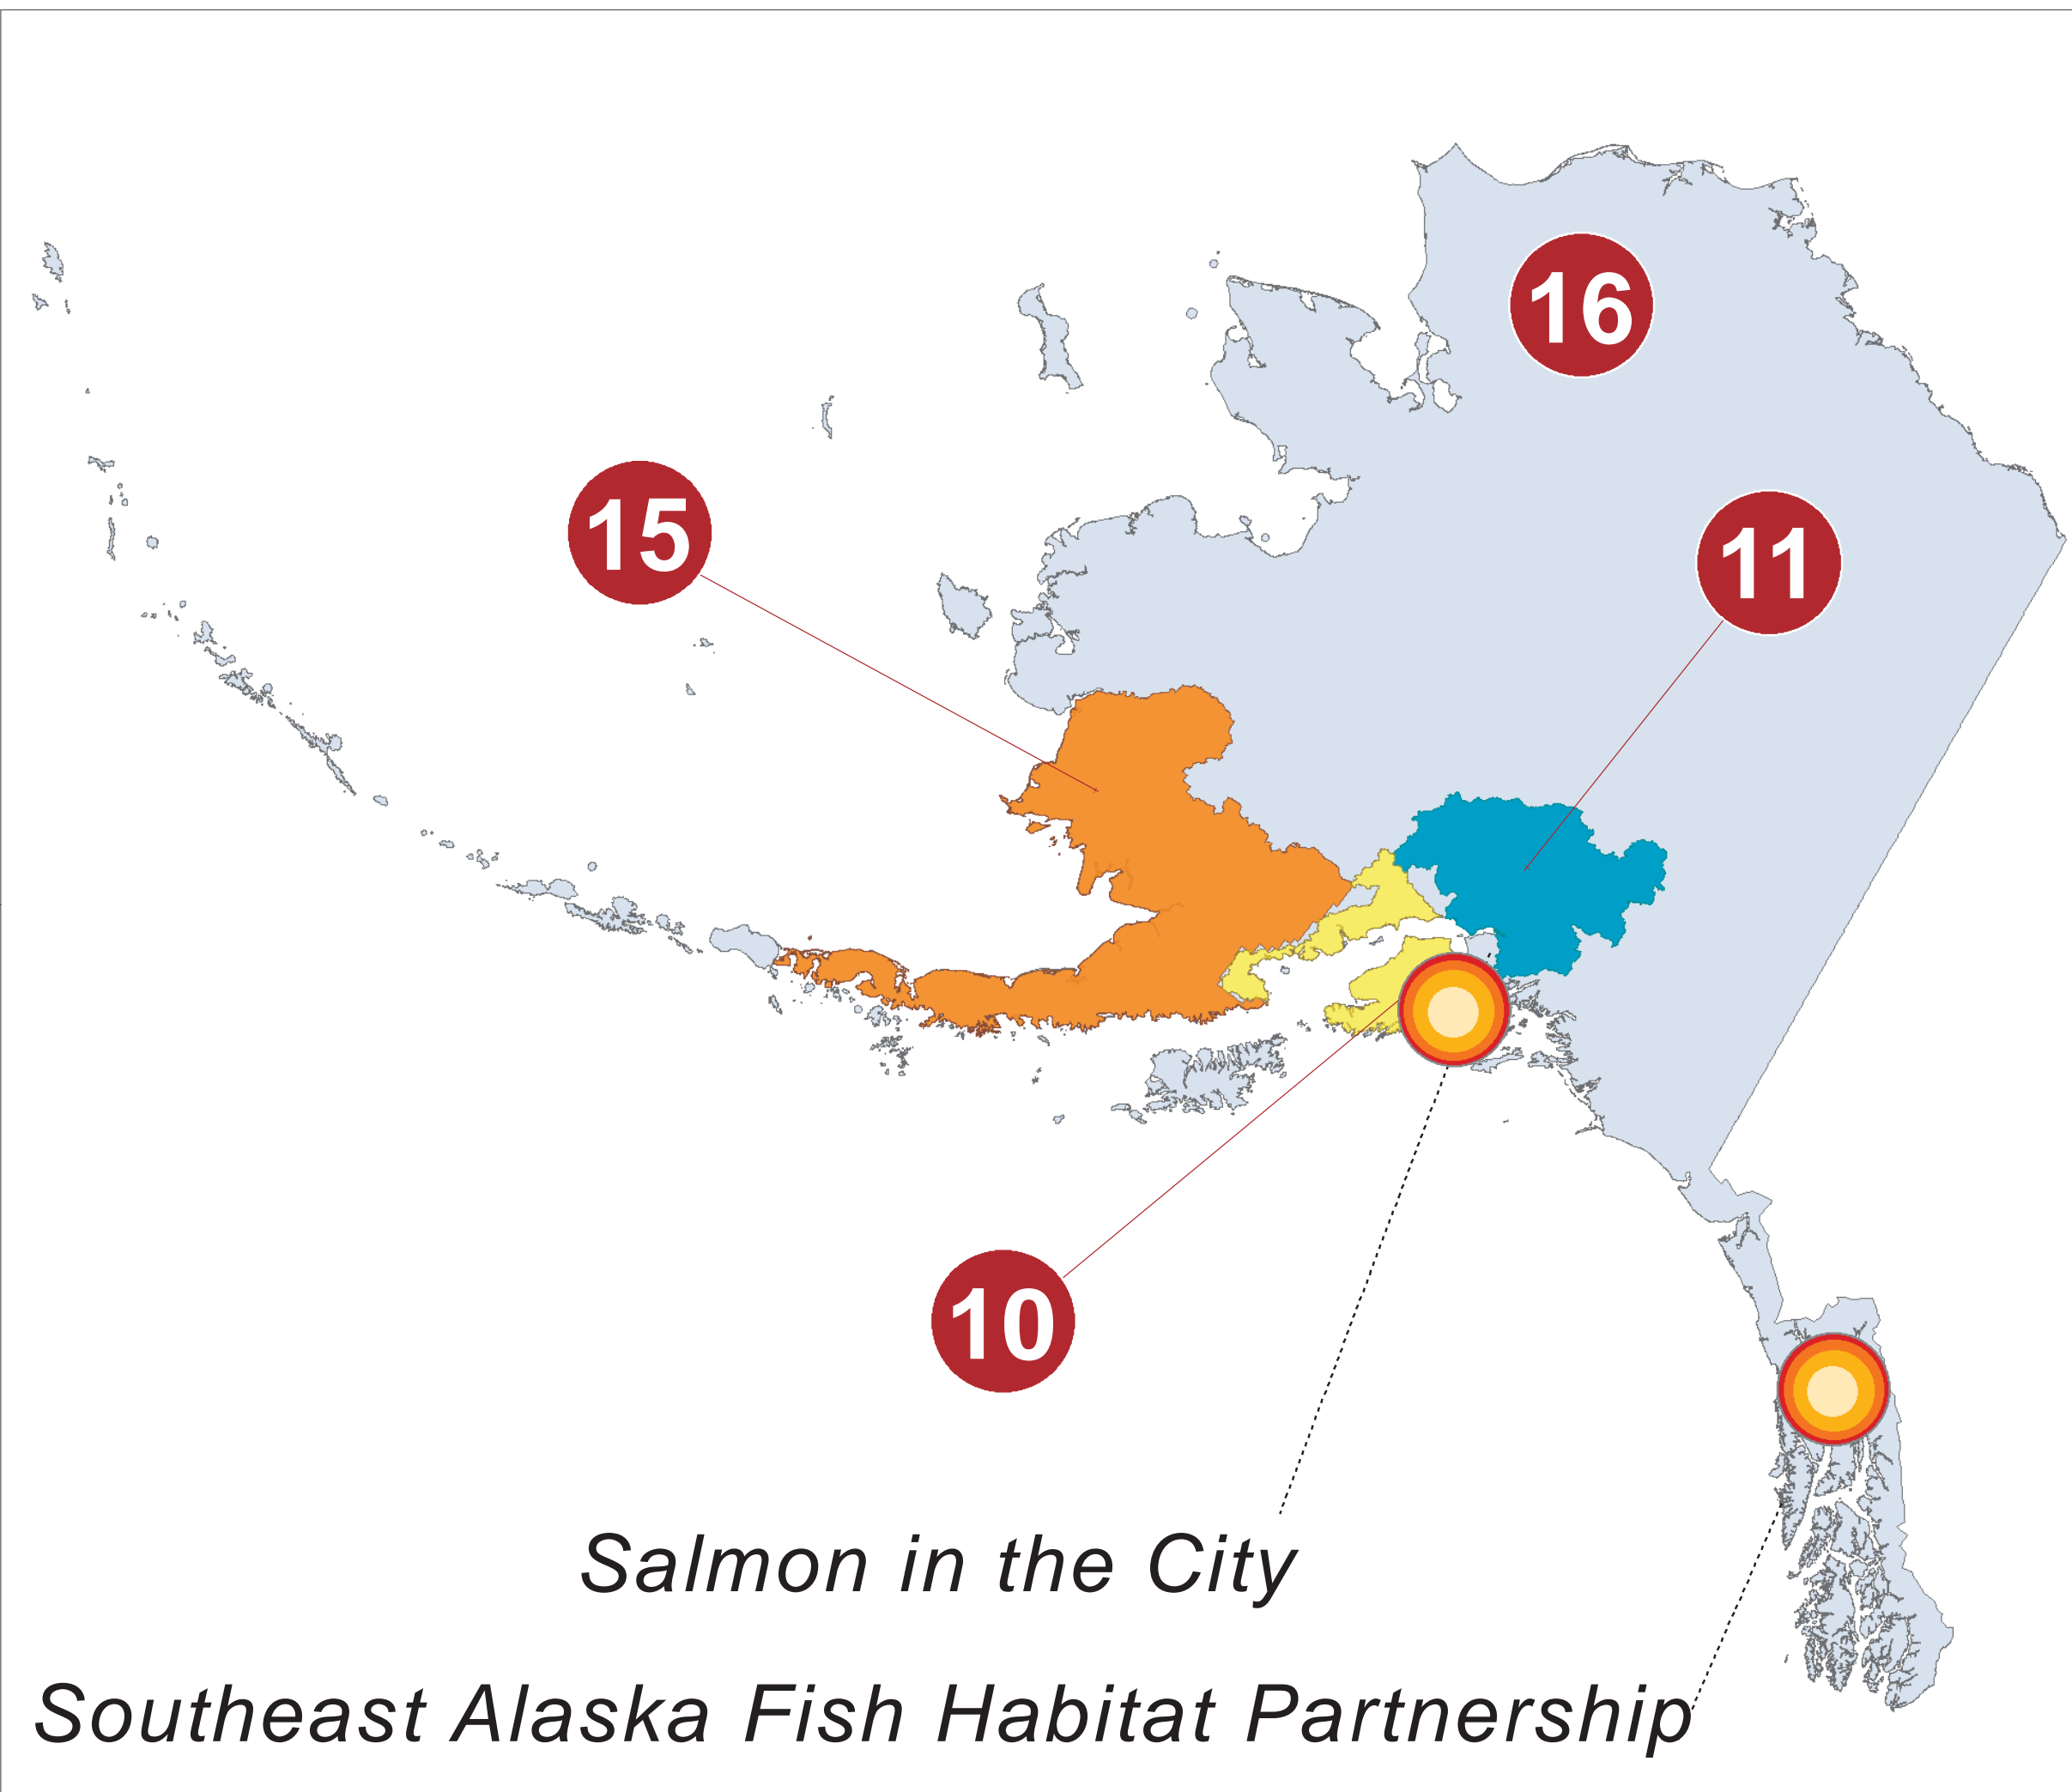

Fish Habitat Partnerships

October 2011

Geographic/Species Based Partnerships

1. Atlantic Coastal FHP
2. California Fish Passage Forum
3. Desert FHP
4. Driftless Area Restoration Effort
5. Eastern Brook Trout Joint Venture
6. Fishers and Farmers Partnership
7. Great Lakes Basin FHP
8. Great Plains FHP
9. Hawaii FHP
10. Kenai Peninsula FHP
11. Mat-Su Basin Salmon Habitat Partnership
12. Midwest Glacial Lakes Partnership
13. Ohio River Basin FHP
14. Southeast Aquatic Resources Partnership
15. Southwest Alaska Salmon Habitat Partnership
16. Western Native Trout Initiative

System Based Partnership

Reservoir FHP

Denotes **"Candidate"**
Fish Habitat Partnership