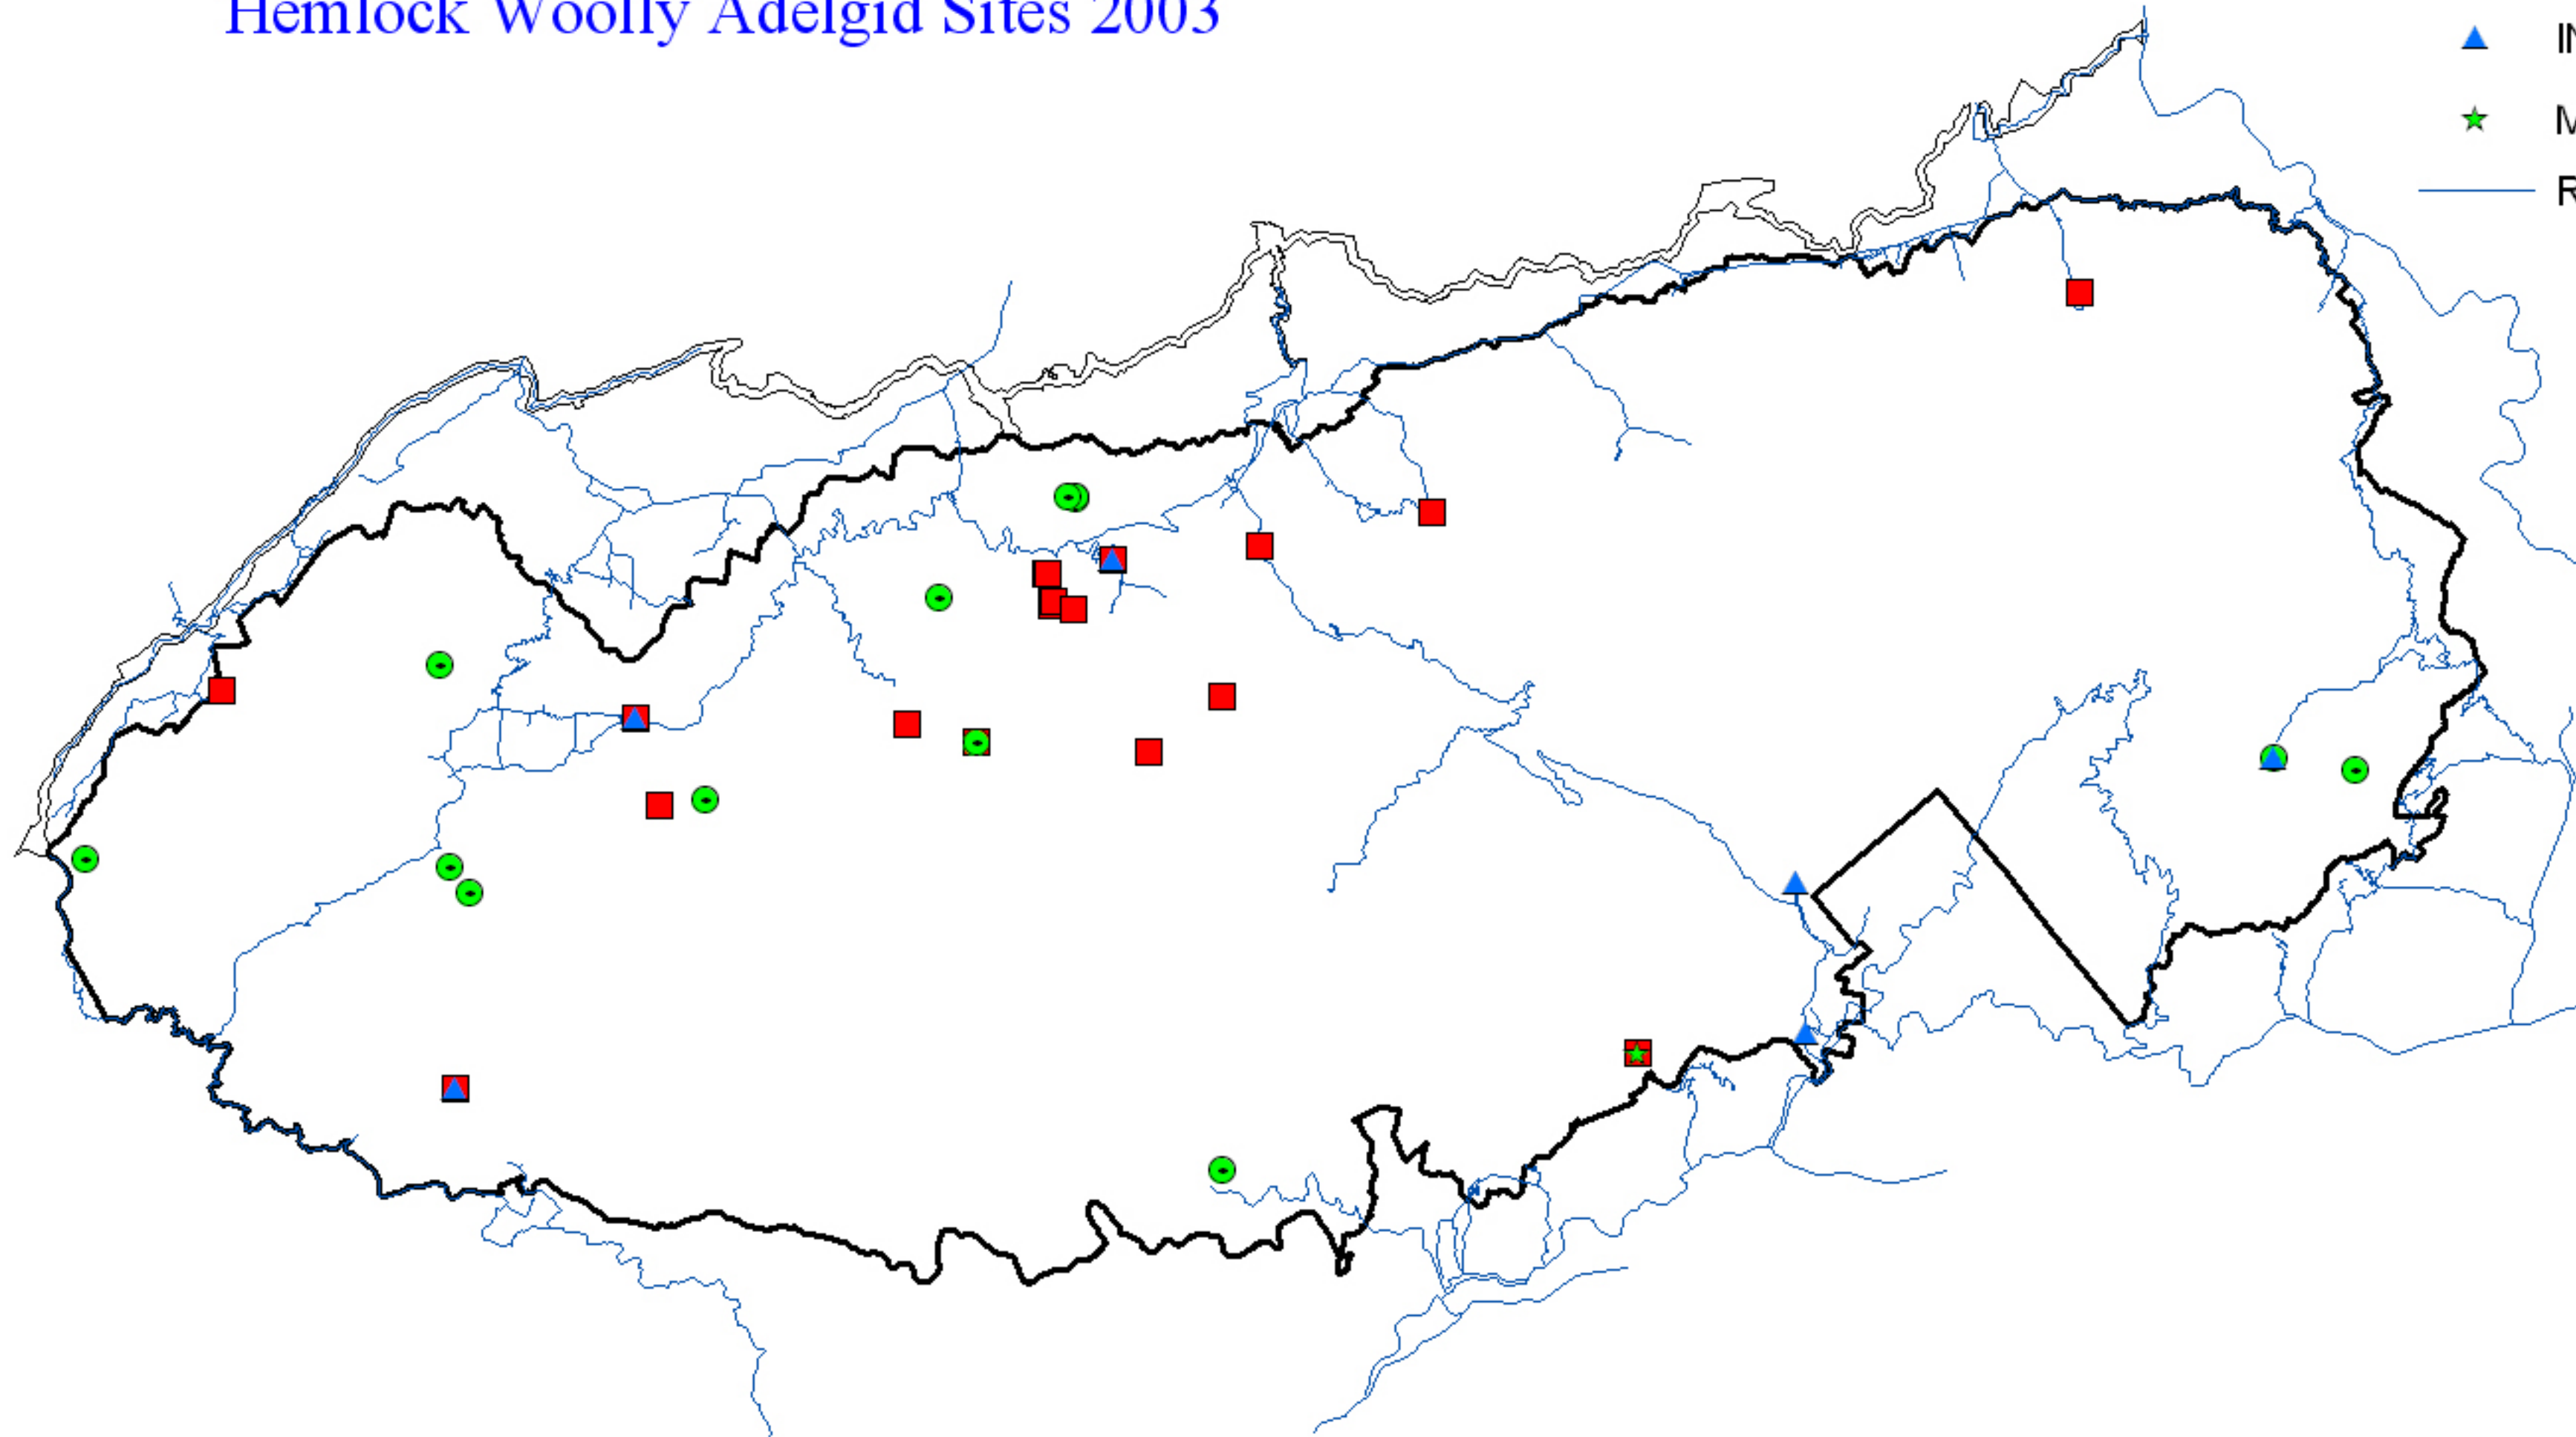

## Hemlock Woolly Adelgid Sites 2003

### Legend

◊ <all other values>

### METHOD

● BIOLOGICAL

■ FOLIAR

▲ INJECTION

★ MONITOR

— Roads

6 3 0 6 12 18 Miles