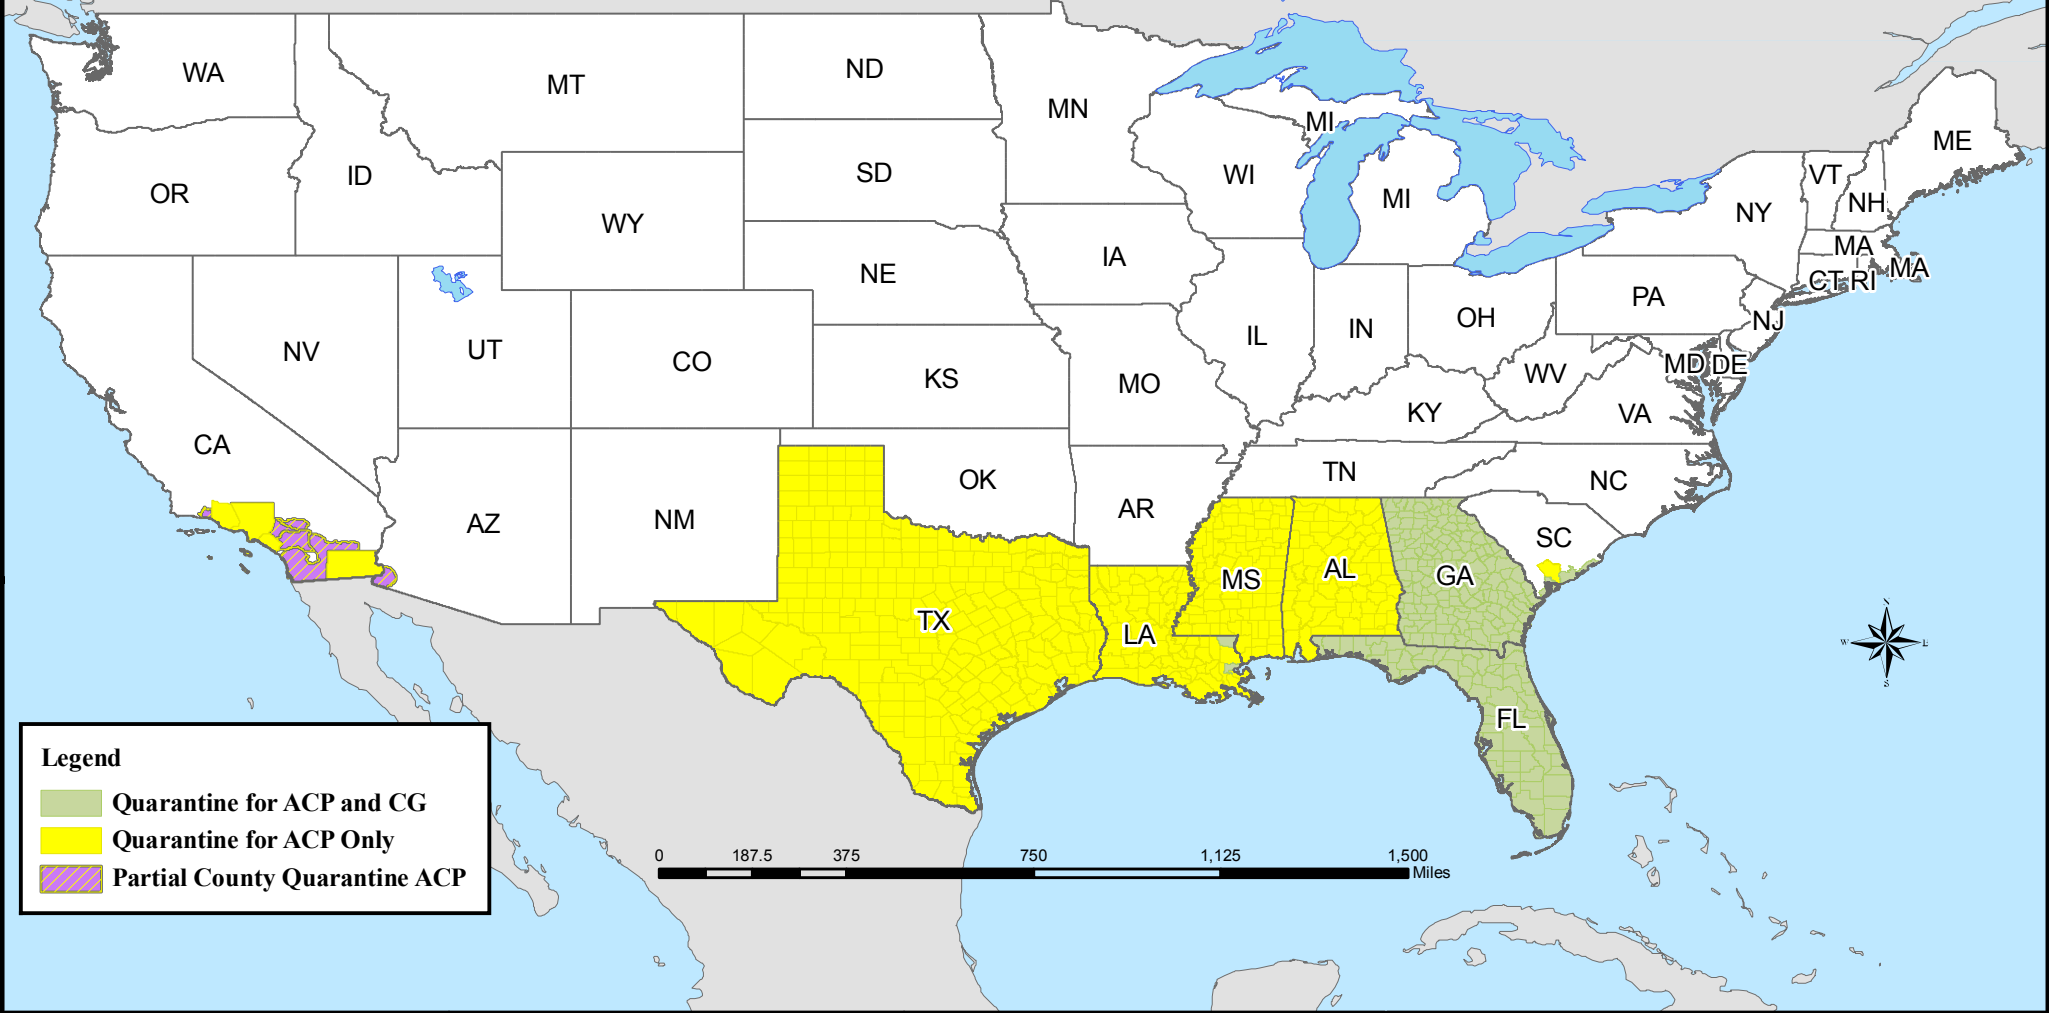

National Quarantine Citrus Greening And Asian Citrus Psyllid

As Of: 01/07/2011

Author: Jamie Parrie
Title: GIS Specialist
Data Source: PPQ ESRI
As of: 01/07/2011

Legend

- Quarantine for ACP and CG
- Quarantine for ACP Only
- Partial County Quarantine ACP