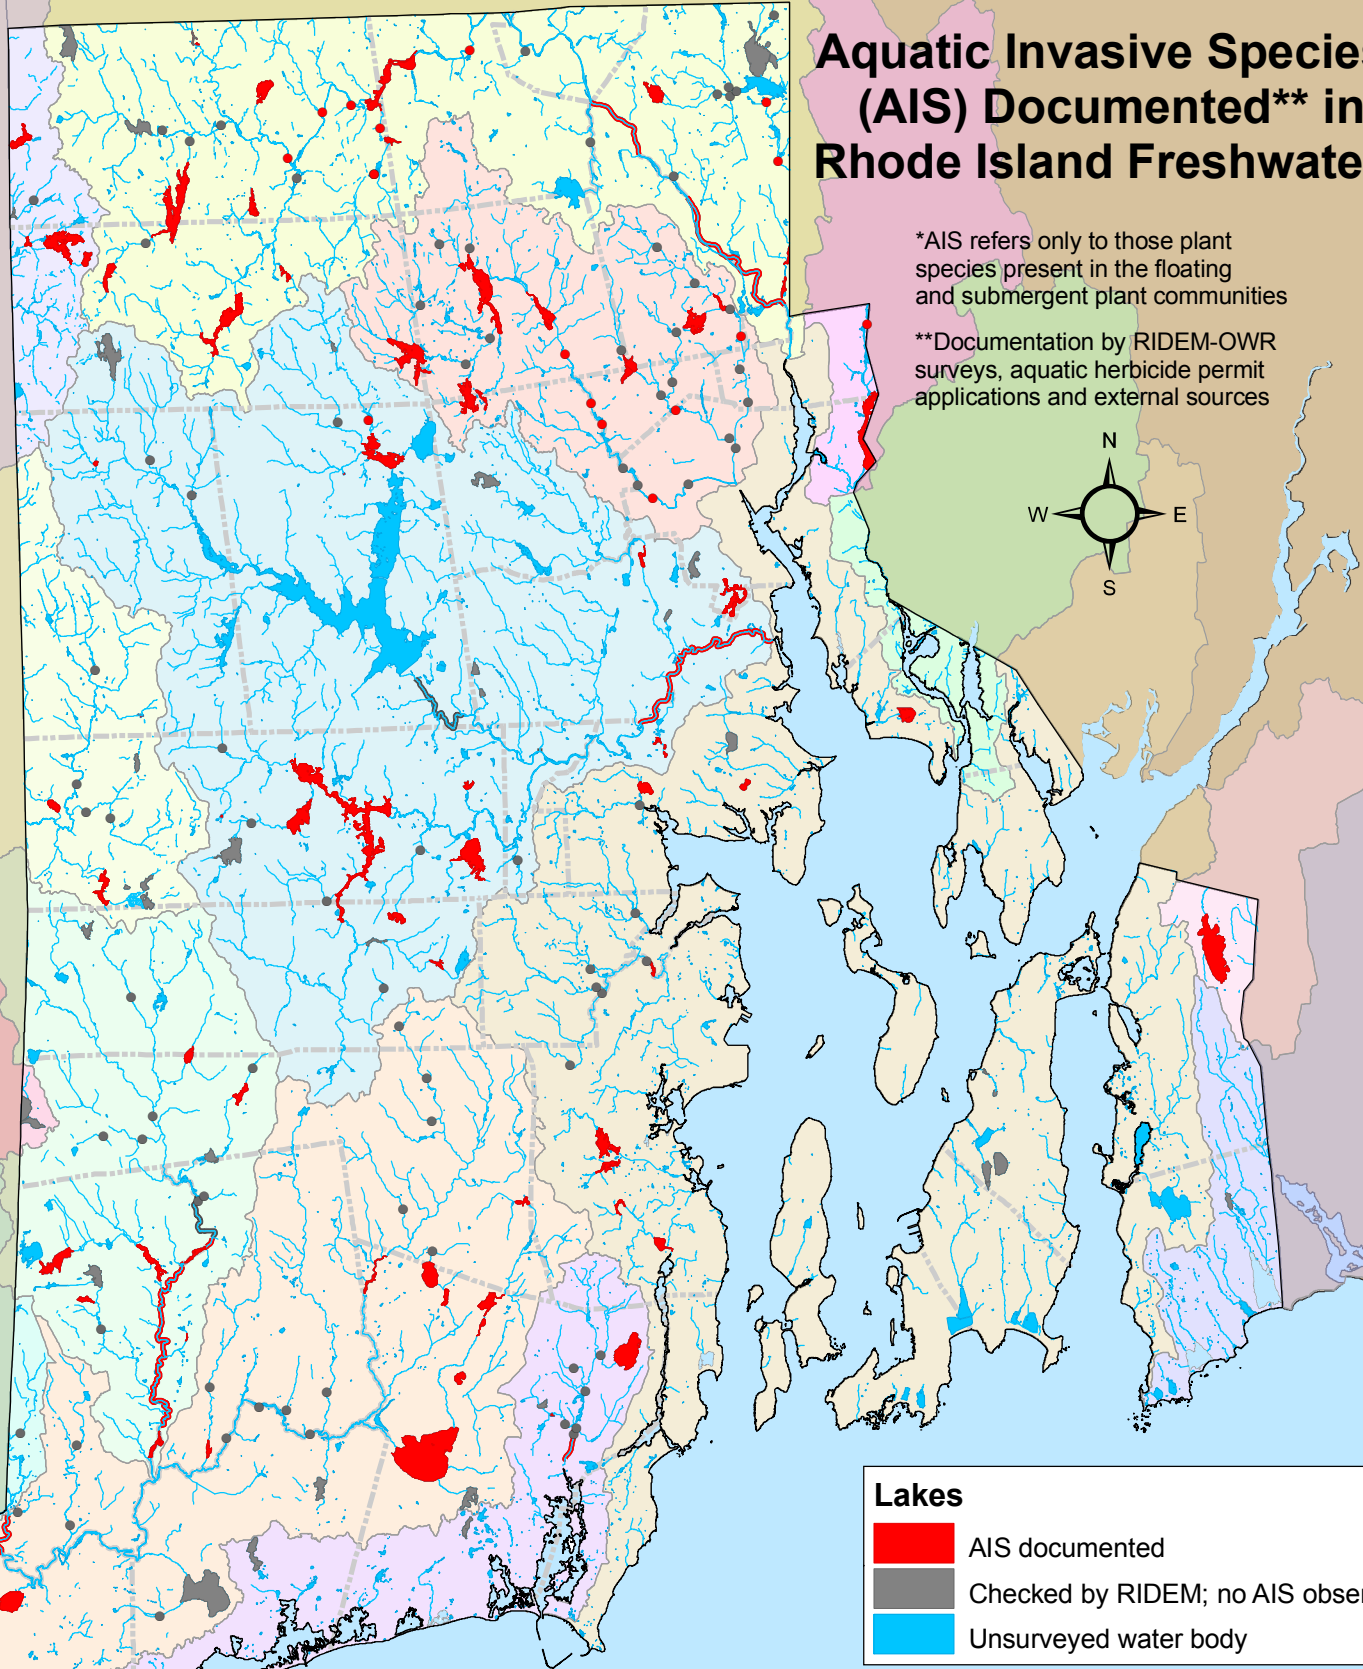

Aquatic Invasive Species* (AIS) Documented** in Rhode Island Freshwaters

*AIS refers only to those plant species present in the floating and submergent plant communities

**Documentation by RIDEM-OWR surveys, aquatic herbicide permit applications and external sources

Lakes

- AIS documented
- Checked by RIDEM; no AIS observed
- Unsurveyed water body

Rivers

- Surveyed by RIDEM; AIS observed
- Surveyed by RIDEM; no AIS observed
- Spot-checked by RIDEM; AIS observed
- Spot-checked by RIDEM; no AIS observed
- Unsurveyed stream segment