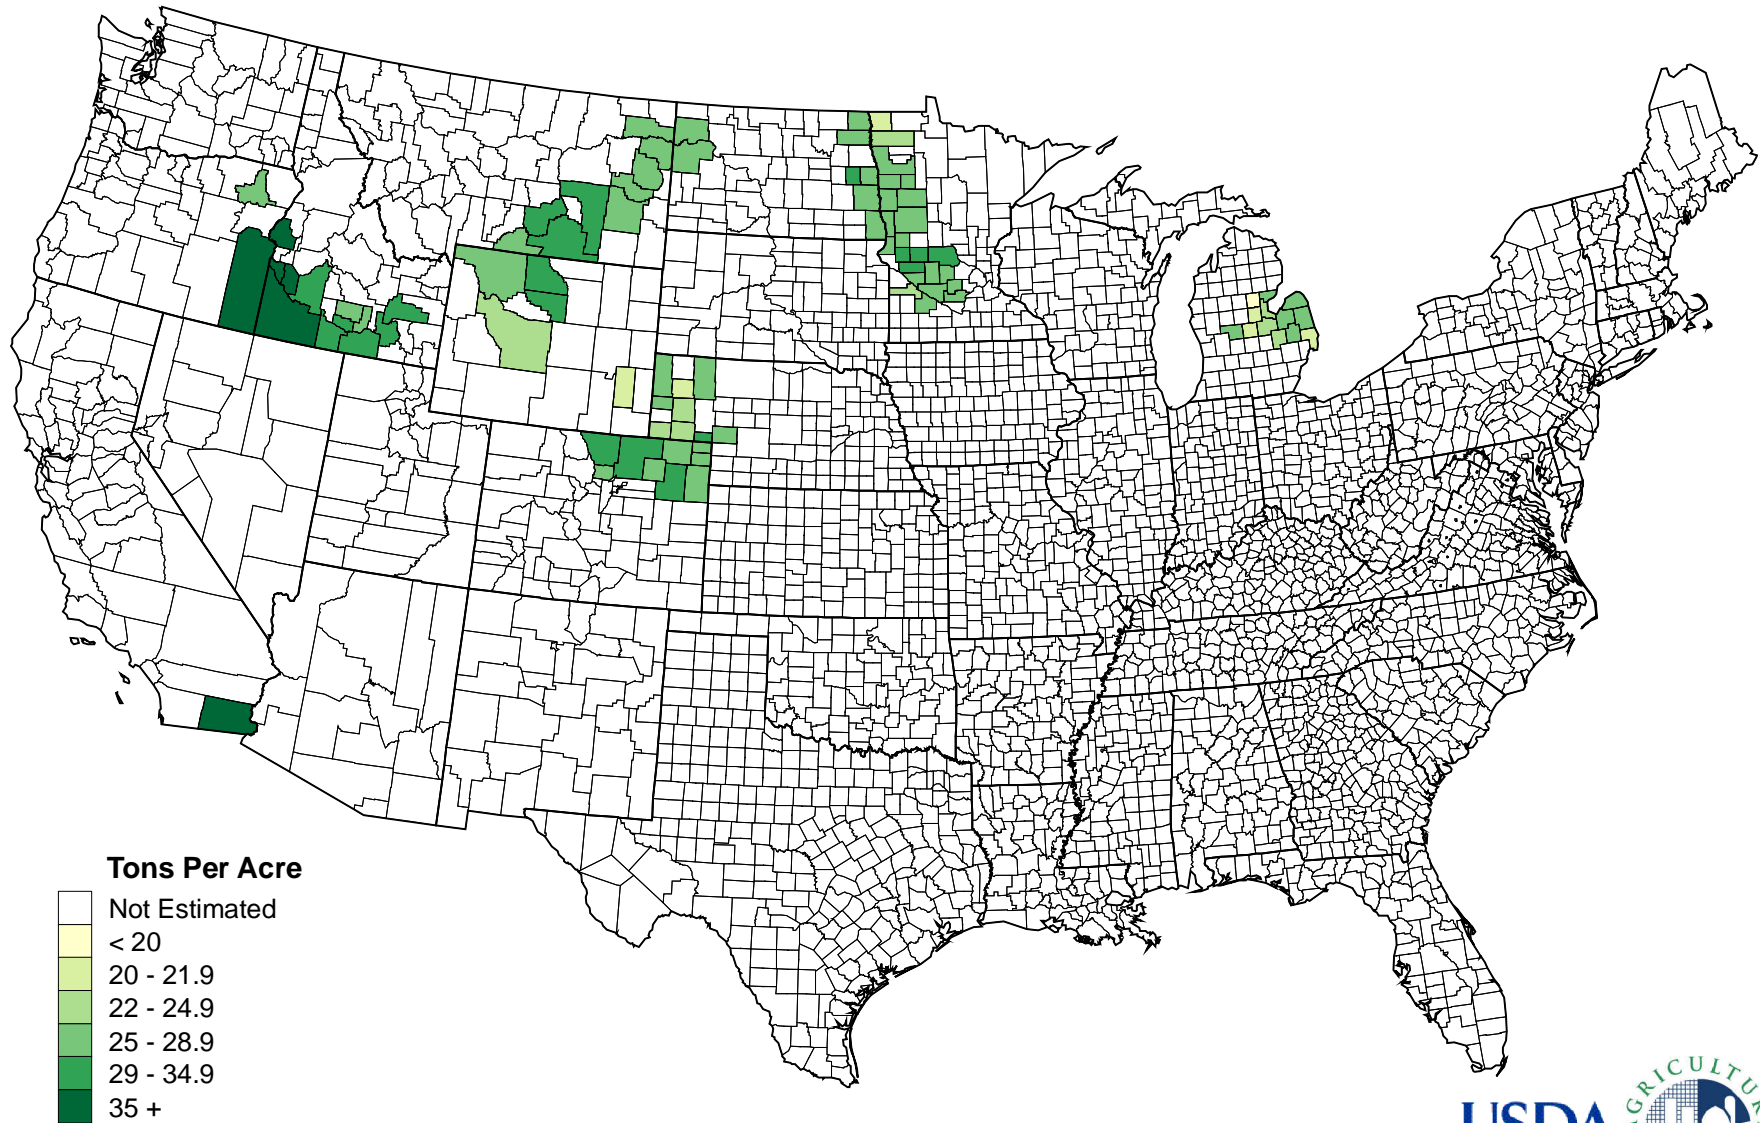

Sugarbeets 2010 Yield Per Harvested Acre by County for Selected States

Tons Per Acre