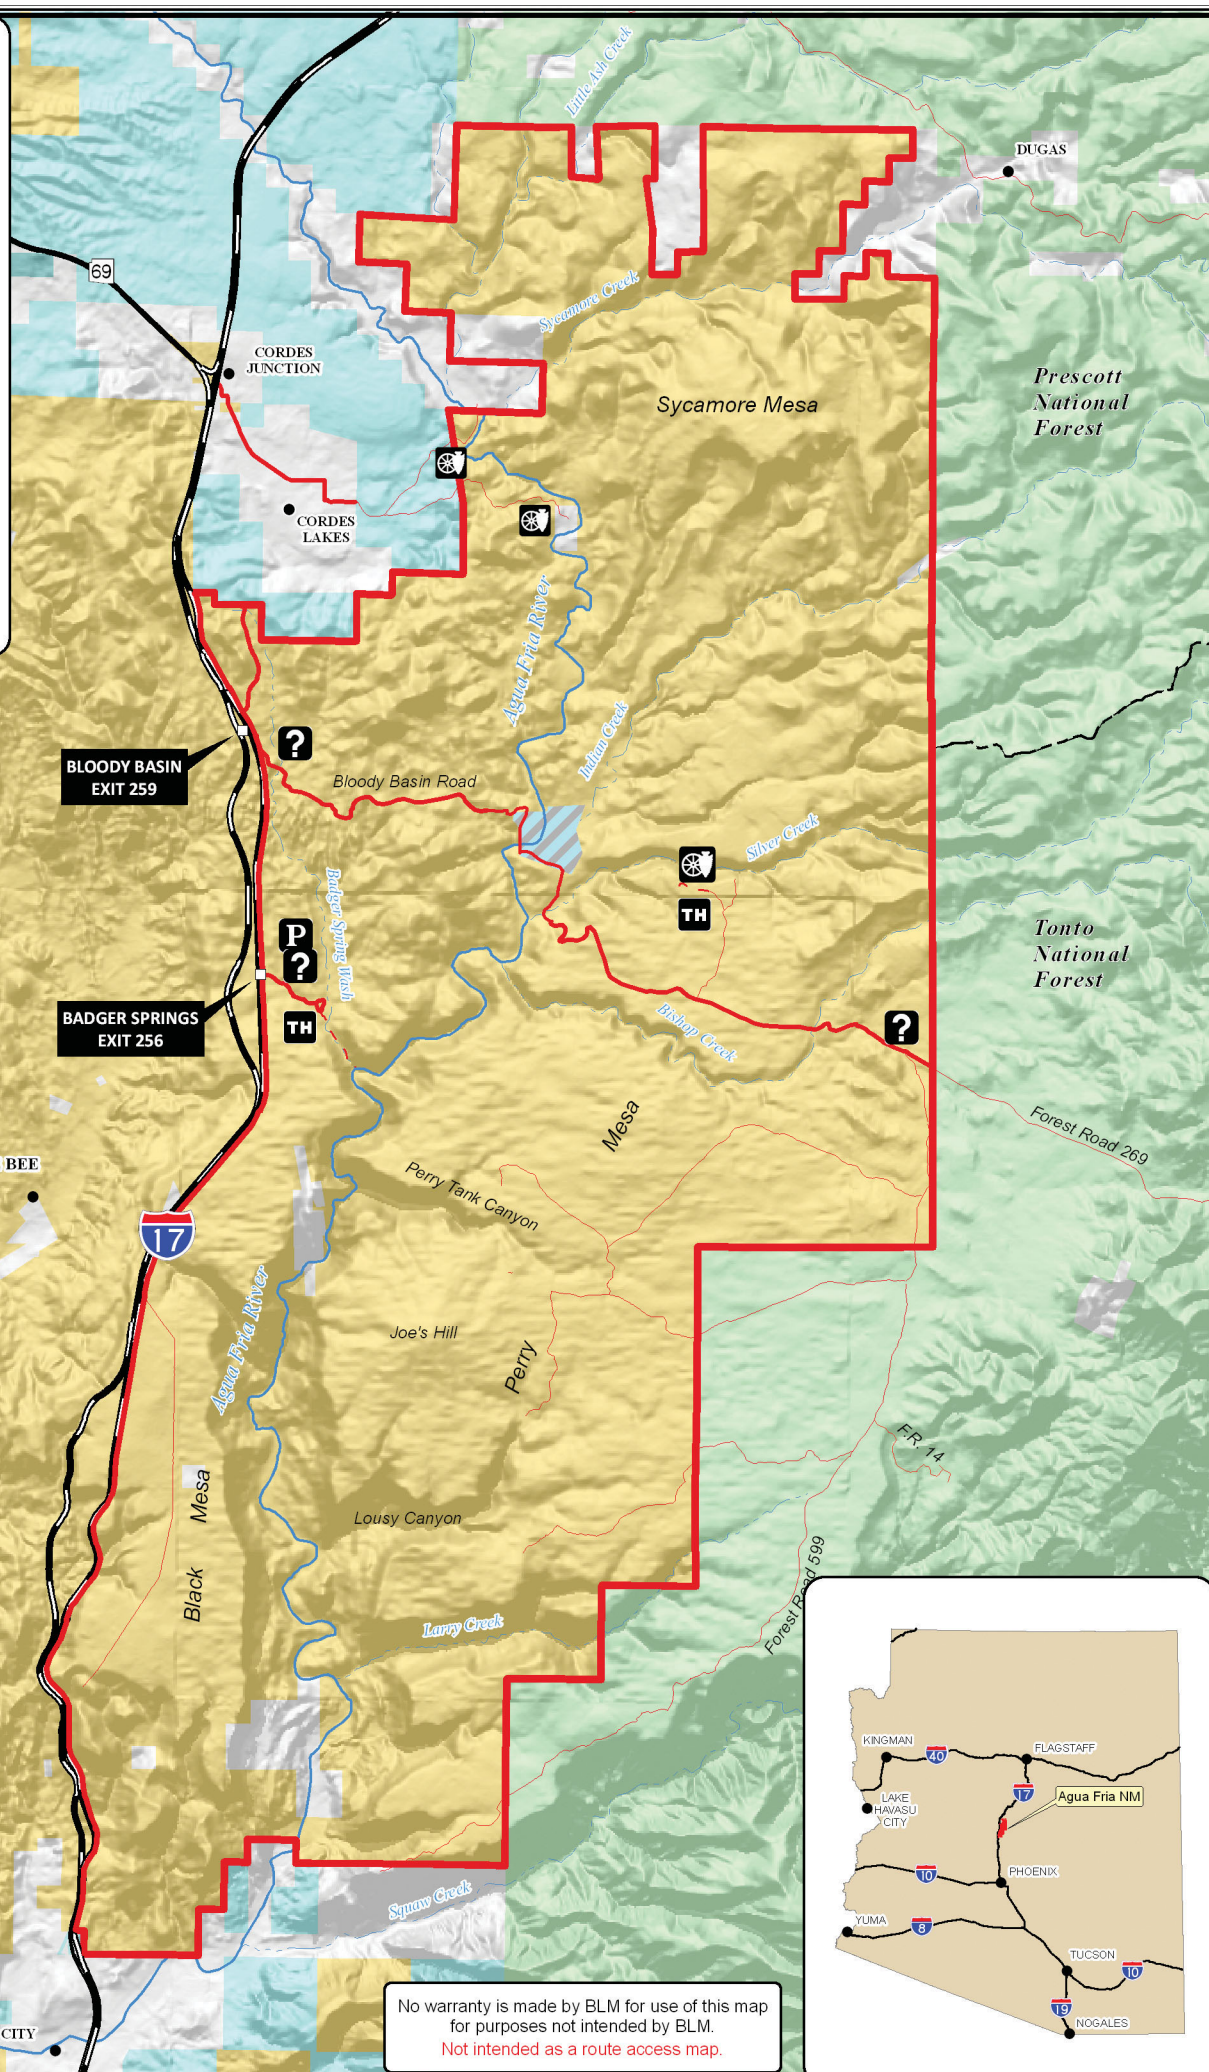

# Agua Fria National Monument

-  Bureau of Land Management
-  State
-  Horseshoe Ranch AZGFD
-  Private
-  National Forest

-  National Monument Boundary
-  National Forest Boundary
-  Access Road
-  Primitive 4X4 Road
-  Trail

-  Trailhead
-  Parking
-  Information Kiosk
-  Archeological Site

No warranty is made by BLM for use of this map for purposes not intended by BLM.  
 Not intended as a route access map.