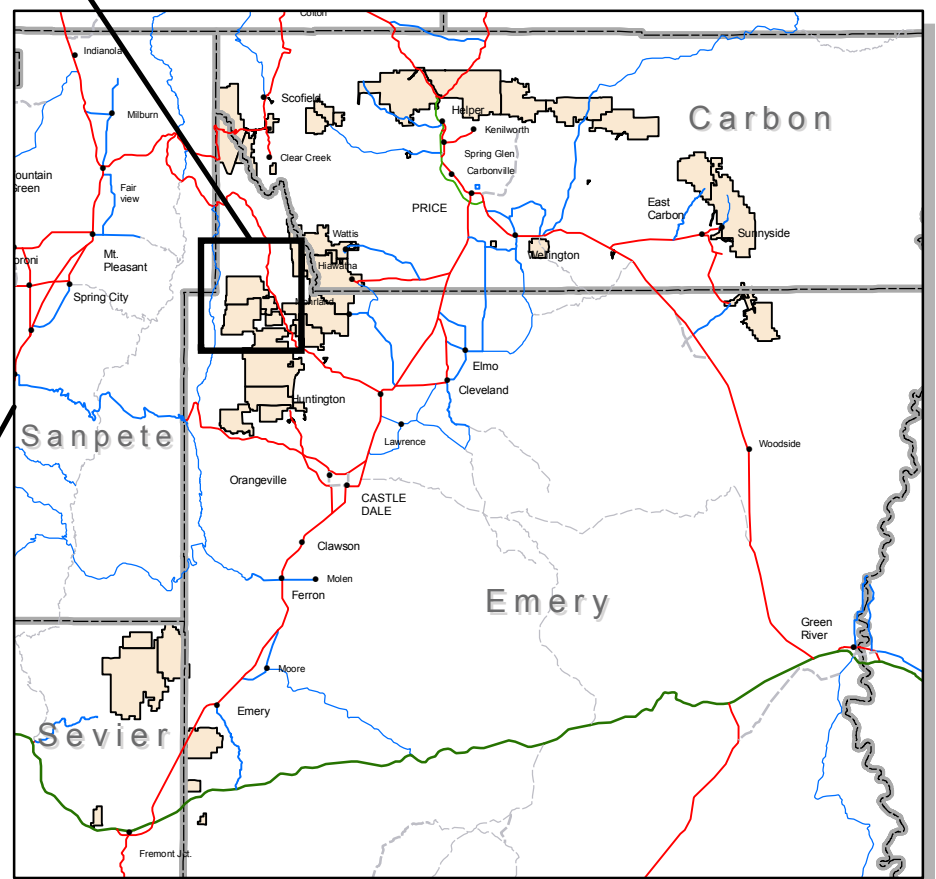

Crandall Canyon Mine

C00150032
Carbon County, Utah
January 2006

Township 15 South Range 6 & 7 East
Township 16 South Range 6 & 7 East

File: N:/gis/coal/coalareamaps/C0150032.pdf

-  Permit Area
-  Proposed Mine Plan Modification (If shown)
-  Federal Lease Areas

Locator Map