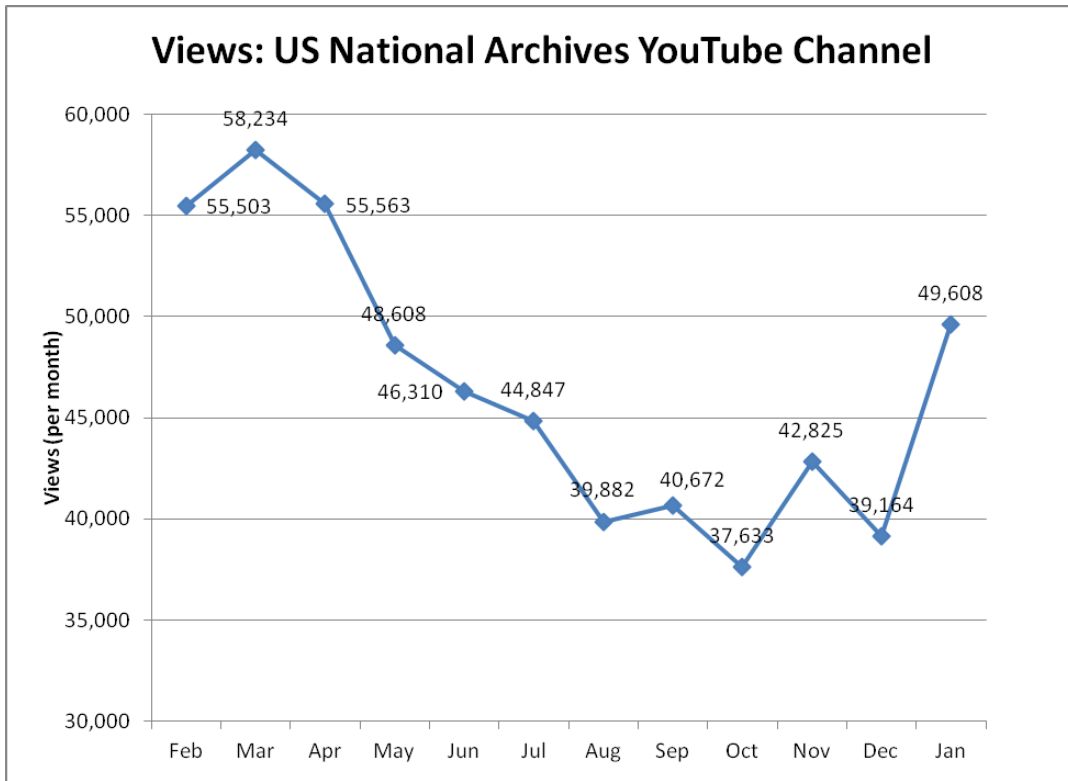

Social Media Tools: Detail View – Flickr

Views on Photostreams (Per Month)

Photos Uploaded (Per Month)

Followers of Photostreams (Cumulative)

Social Media Tools: Detail View – Foursquare

Number of Check-ins at USNatArchives and OurPresidents Venues (Cumulative)

Number of Followers of USNatArchives and OurPresidents (Cumulative)

Social Media Tools: Detail View – Our Archives Wiki

Views on Our Archives Wiki (Per Month)

Edits on Our Archives Wiki (Per Month)

Editors on Our Archives Wiki (Cumulative)

Social Media Tools: Detail View – YouTube

Views on US National Archives Channel (Per Month)

Videos Uploaded to US National Archives Channel (Per Month)

Top 5 Most Viewed Videos for January 2012 on US National Archives Channel