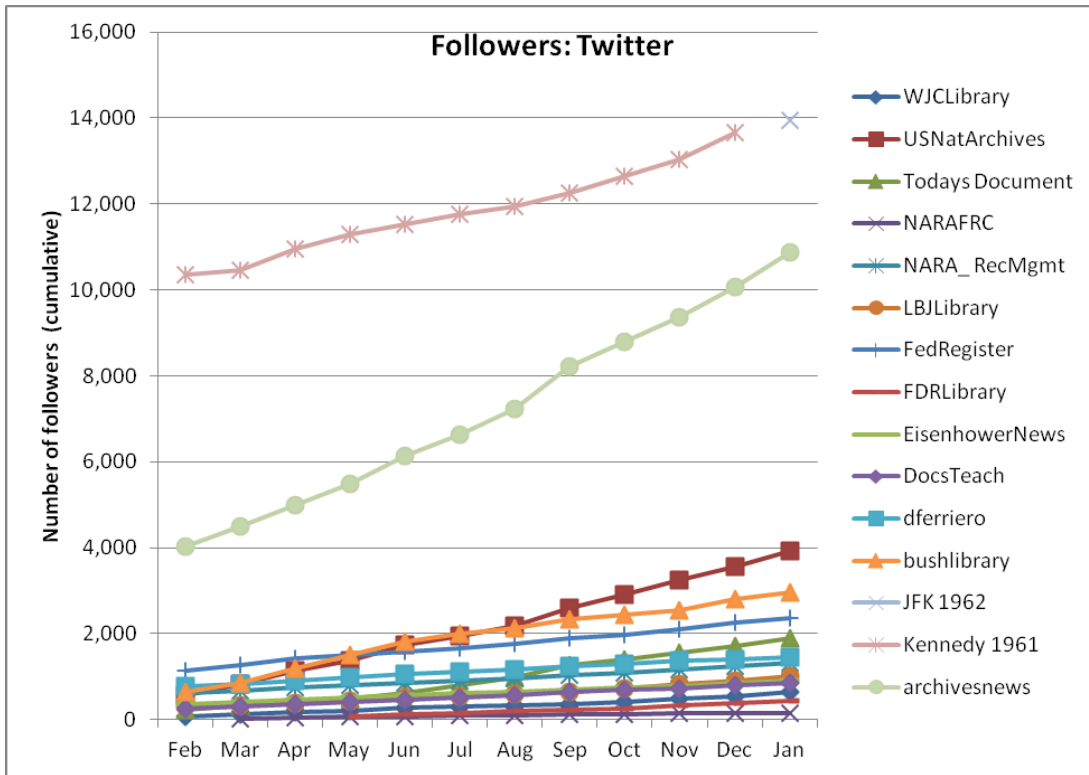

Social Media Tools: Detail View – Twitter

Followers on U.S. National Archives Twitter Feeds (Source: Appendix V)