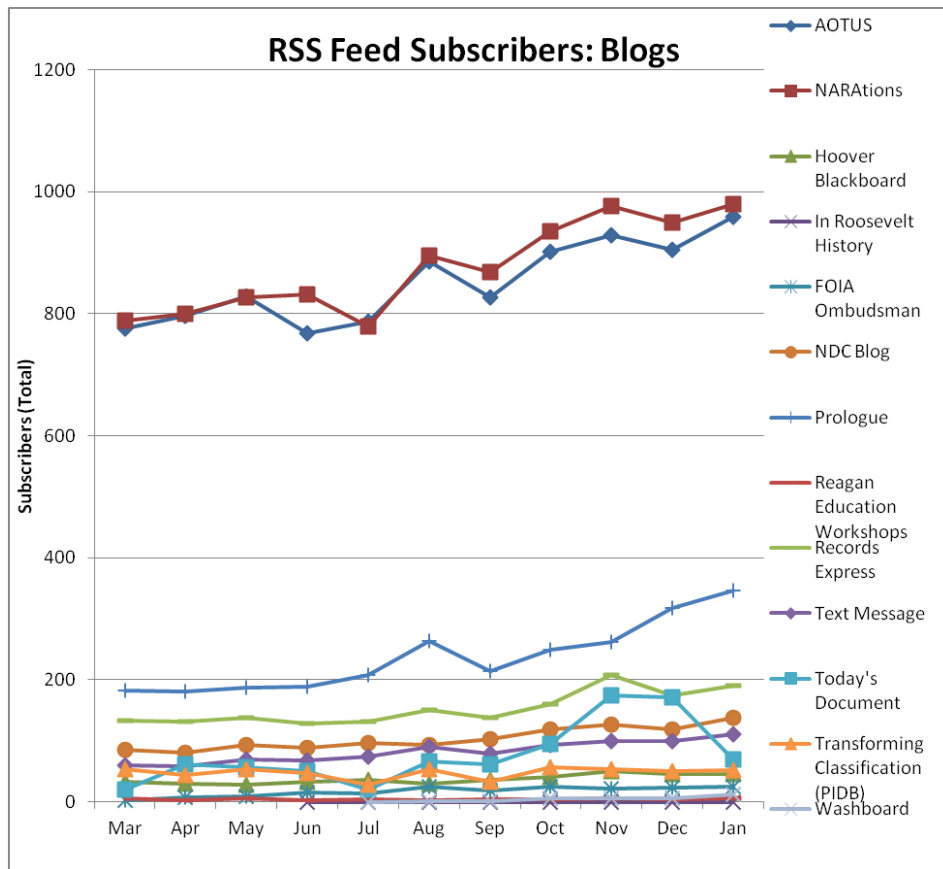

Social Media Tools: Detail View – Blogs (Archives.gov)

Blog Visits (Source: Appendix II.A)

Blog Pageviews (Source: Appendix II.B)

Blog Cumulative Unique Viewers (Source: Appendix II.C)

Blog Unique Viewers by Month (Source: Appendix II.D)

Total RSS Feed Subscribers to Archives.gov Blogs (Source: Appendix III)

Social Media Tools: Detail View – *Tumblogs*

Tumblog Visits

Tumblog Pageviews

Tumblog Cumulative Unique Viewers

Tumblog Blog Unique Viewers by Month