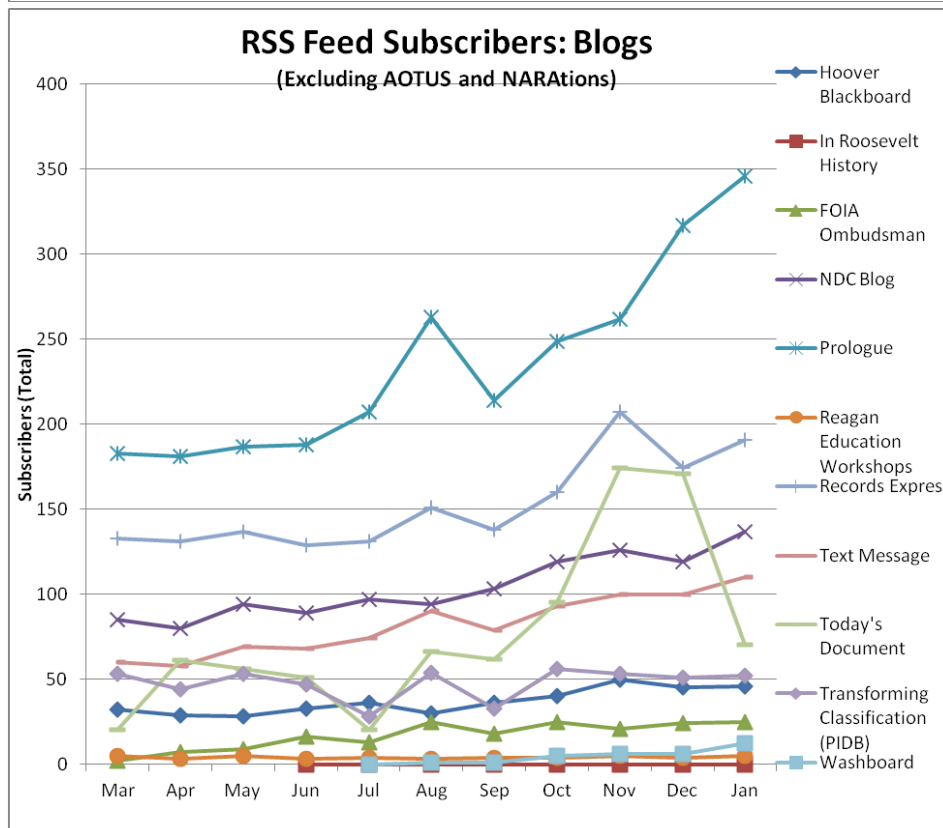

Social Media Tools: Detail View – Blogs (Archives.gov)

Blog Visits (Source: Appendix II.A)

Blog Pageviews (Source: Appendix II.B)

Blog Cumulative Unique Viewers (Source: Appendix II.C)

Blog Unique Viewers by Month (Source: Appendix II.D)

Total RSS Feed Subscribers to Archives.gov Blogs (Source: Appendix III)

Social Media Tools: Detail View – *Tumblogs*

Tumblog Visits

Tumblog Pageviews

Tumblog Cumulative Unique Viewers

Tumblog Blog Unique Viewers by Month