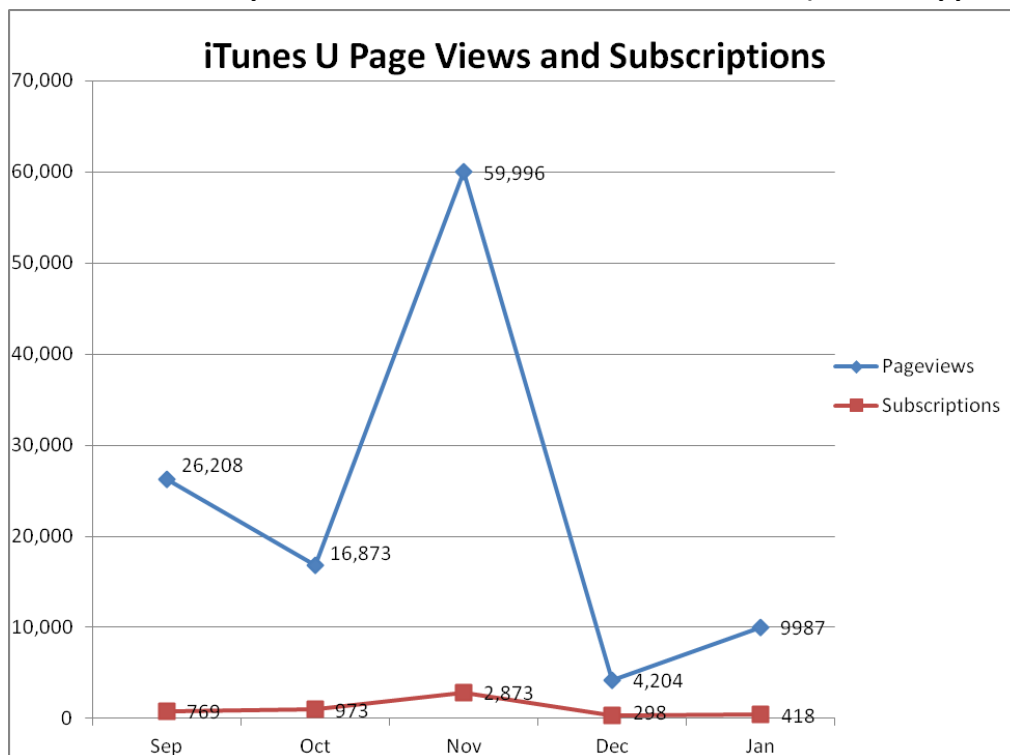

Page Views and Subscriptions on U.S. National Archives iTunes U (Source: Appendix VI)