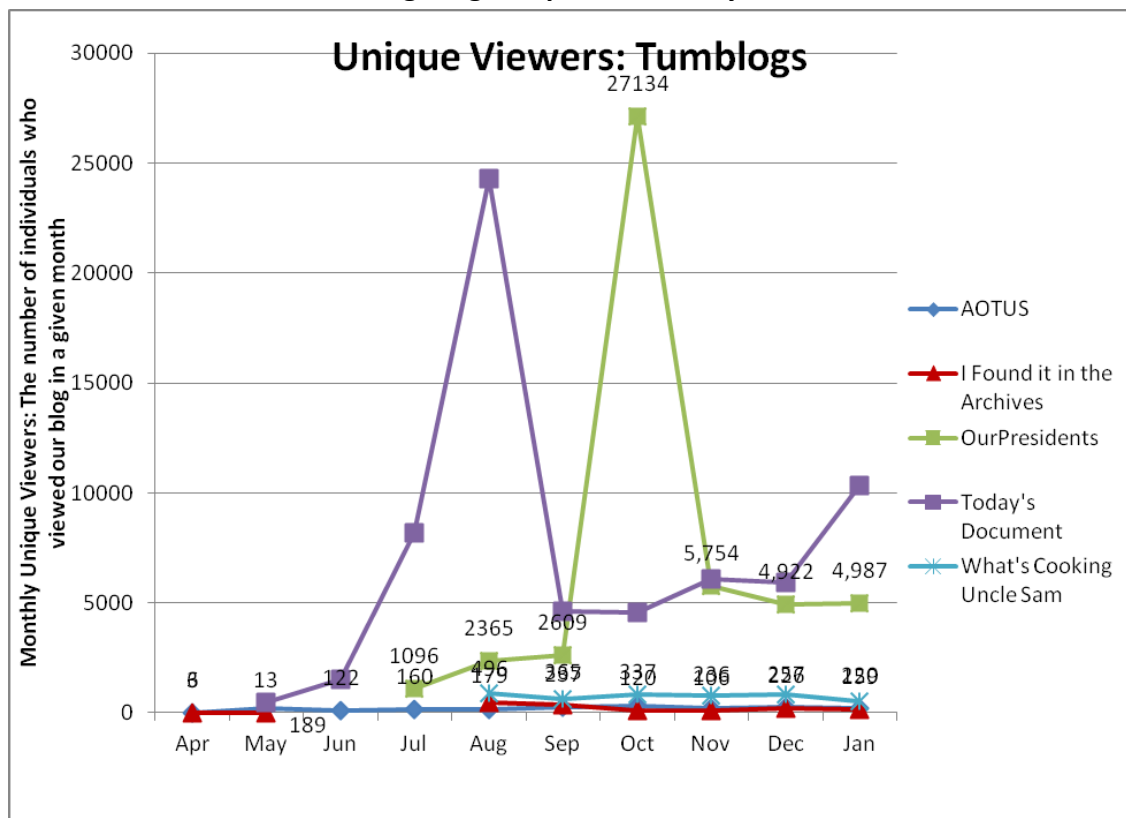

Total RSS Feed Subscribers to Archives.gov Blogs (Source: Appendix III)

Social Media Tools: Detail View – *Tumblogs*

Tumblog Visits

Tumblog Pageviews

Tumblog Cumulative Unique Viewers

Tumblog Blog Unique Viewers by Month

Followers on Tumblogs (Source: Appendix IV)

Social Media Tools: Detail View – Facebook

Post Views on Regional Pages (Source: Appendix IV.A)

Post Views on Presidential Library Pages (Source: Appendix IV.A)