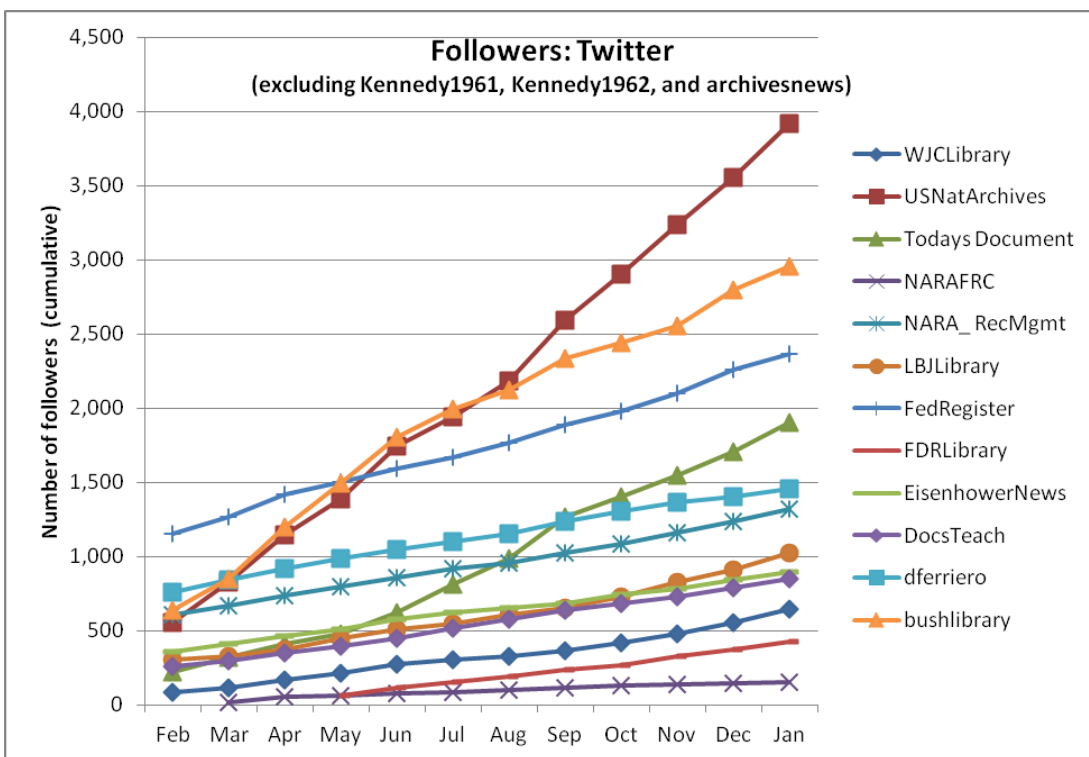

Social Media Tools: Detail View – Twitter

Followers on U.S. National Archives Twitter Feeds (Source: Appendix V)