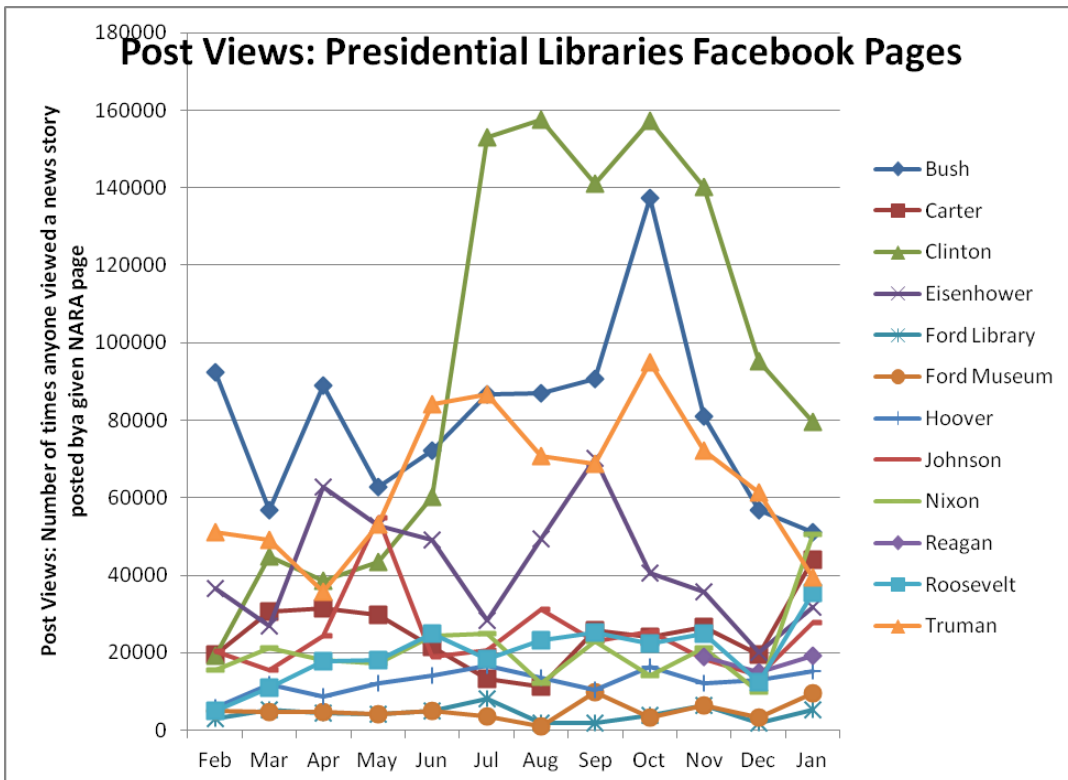

Followers on Tumblogs (Source: Appendix IV)

Social Media Tools: Detail View – Facebook

Post Views on Regional Pages (Source: Appendix IV.A)

Post Views on Presidential Library Pages (Source: Appendix IV.A)

Post Views on Agency-Wide Pages (Source: Appendix IV.A)

Monthly Active Users of Regional Pages (Source: Appendix IV.B)

Monthly Active Users of Presidential Library Pages (Source: Appendix IV.B)

Monthly Active Users of Agency-Wide Pages (Source: Appendix IV.B)