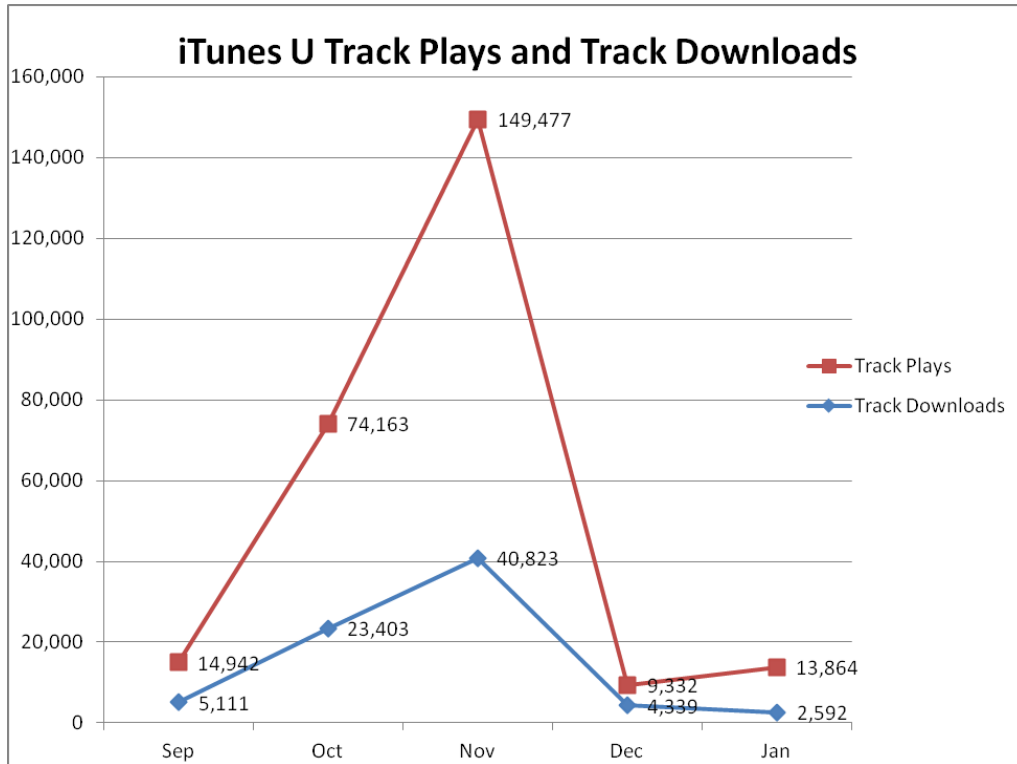

Social Media Tools: Detail View – iTunes U

Track Plays and Downloads on U.S. National Archives iTunes U (Source: Appendix VI)