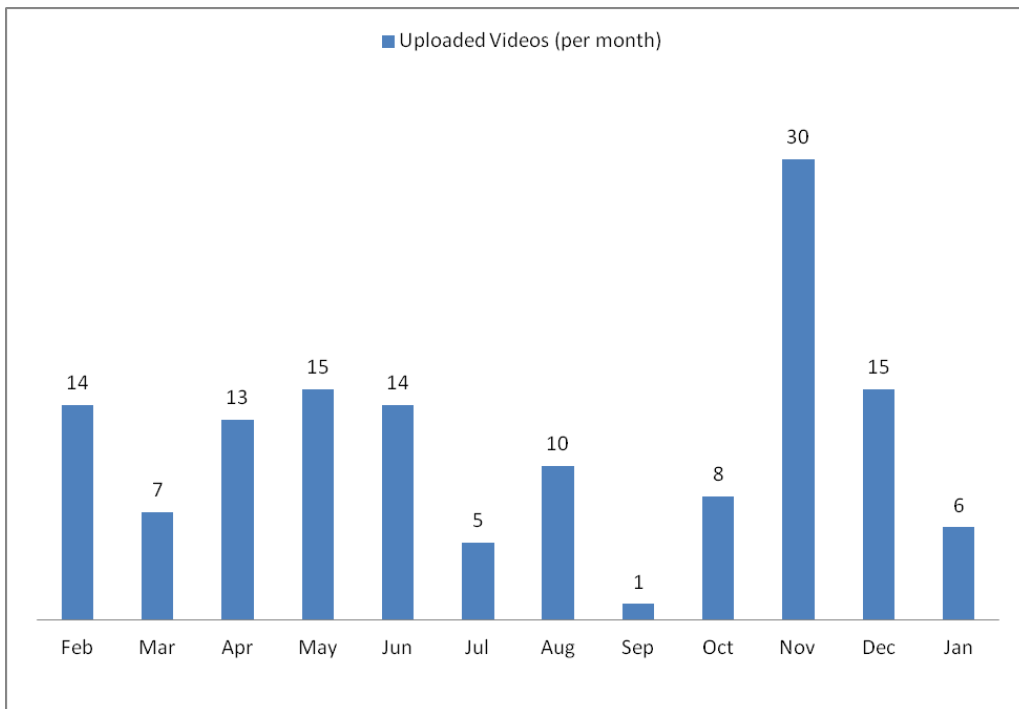

Videos Uploaded to US National Archives Channel (Per Month)