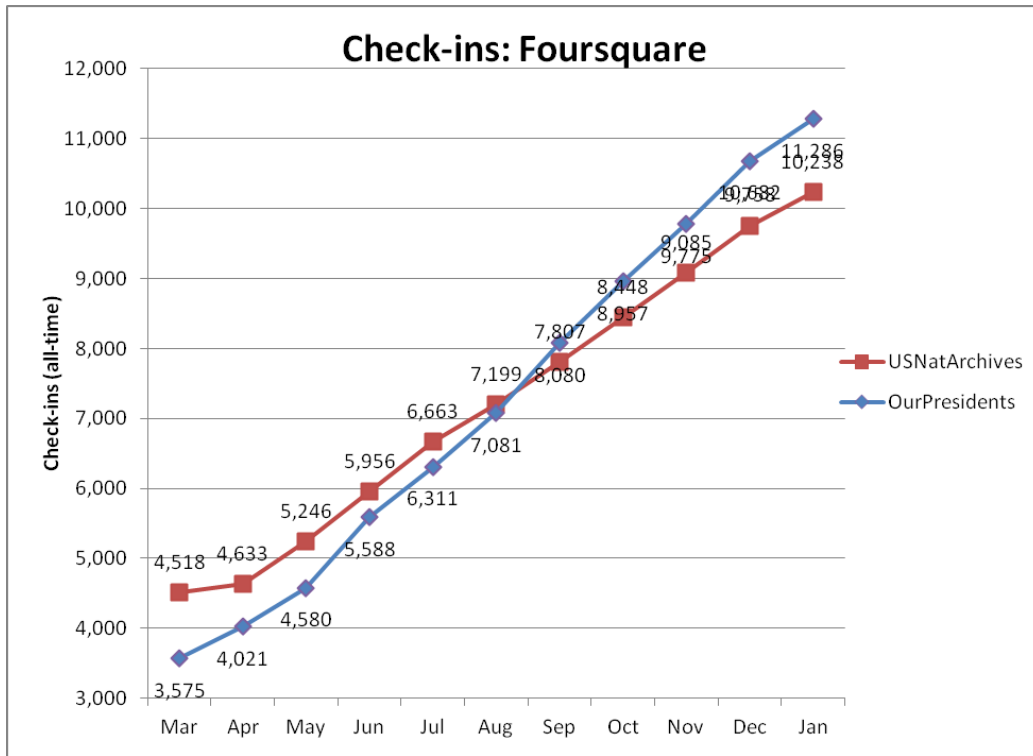

Social Media Tools: Detail View – Flickr

Views on Photostreams (Per Month)

Photos Uploaded (Per Month)

Followers of Photostreams (Cumulative)

Social Media Tools: Detail View – Foursquare

Number of Check-ins at USNatArchives and OurPresidents Venues (Cumulative)