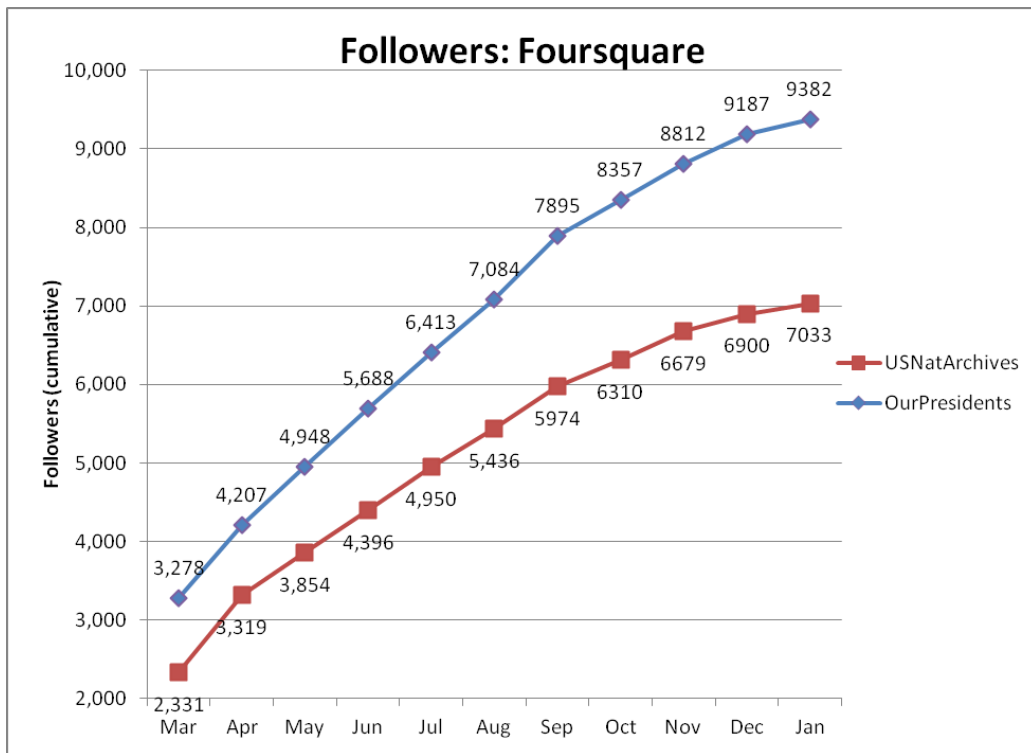

Post Views on Agency-Wide Pages (Source: Appendix IV.A)

Monthly Active Users of Regional Pages (Source: Appendix IV.B)

Monthly Active Users of Presidential Library Pages (Source: Appendix IV.B)

Monthly Active Users of Agency-Wide Pages (Source: Appendix IV.B)

Social Media Tools: Detail View – Flickr

Views on Photostreams (Per Month)

Photos Uploaded (Per Month)

Followers of Photostreams (Cumulative)

Social Media Tools: Detail View – Foursquare

Number of Check-ins at USNatArchives and OurPresidents Venues (Cumulative)

Number of Followers of USNatArchives and OurPresidents (Cumulative)

Social Media Tools: Detail View – Our Archives Wiki

Views on Our Archives Wiki (Per Month)

Edits on Our Archives Wiki (Per Month)

Editors on Our Archives Wiki (Cumulative)