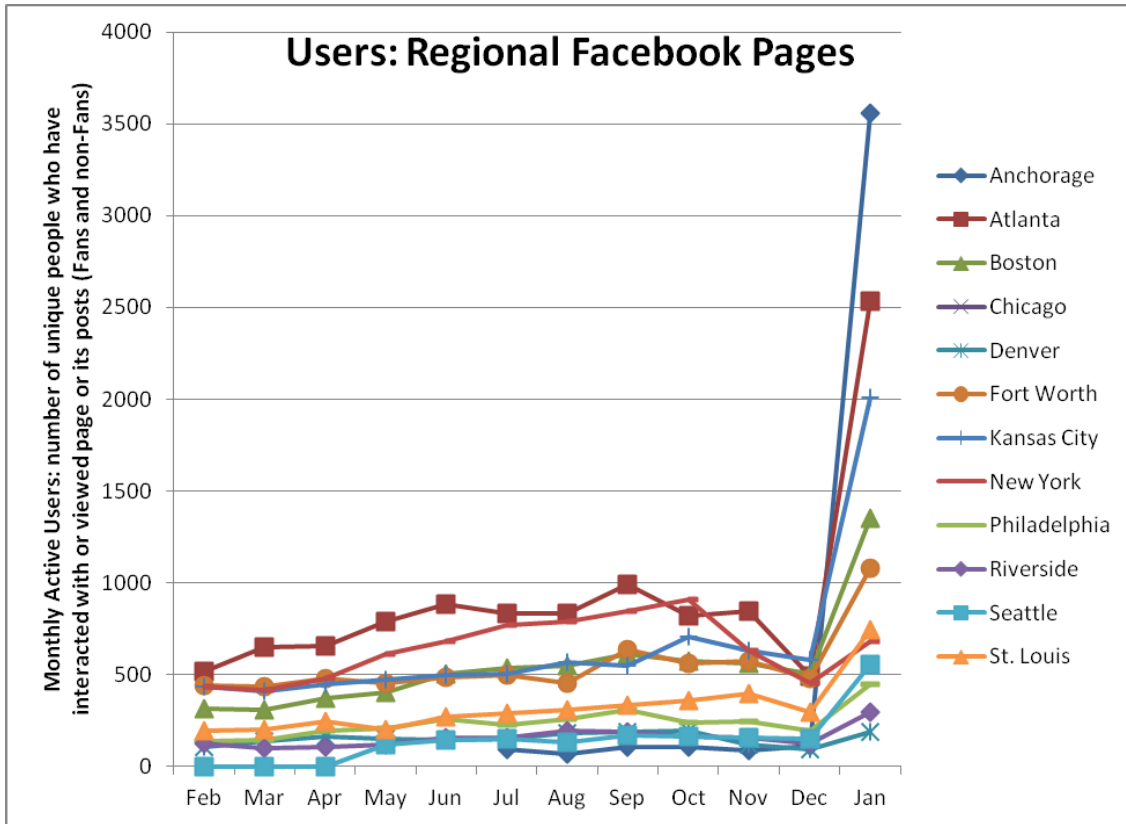

Followers on Tumblogs (Source: Appendix IV)

Social Media Tools: Detail View – Facebook

Post Views on Regional Pages (Source: Appendix IV.A)

Post Views on Presidential Library Pages (Source: Appendix IV.A)

Post Views on Agency-Wide Pages (Source: Appendix IV.A)

Monthly Active Users of Regional Pages (Source: Appendix IV.B)

Monthly Active Users of Presidential Library Pages (Source: Appendix IV.B)

Monthly Active Users of Agency-Wide Pages (Source: Appendix IV.B)