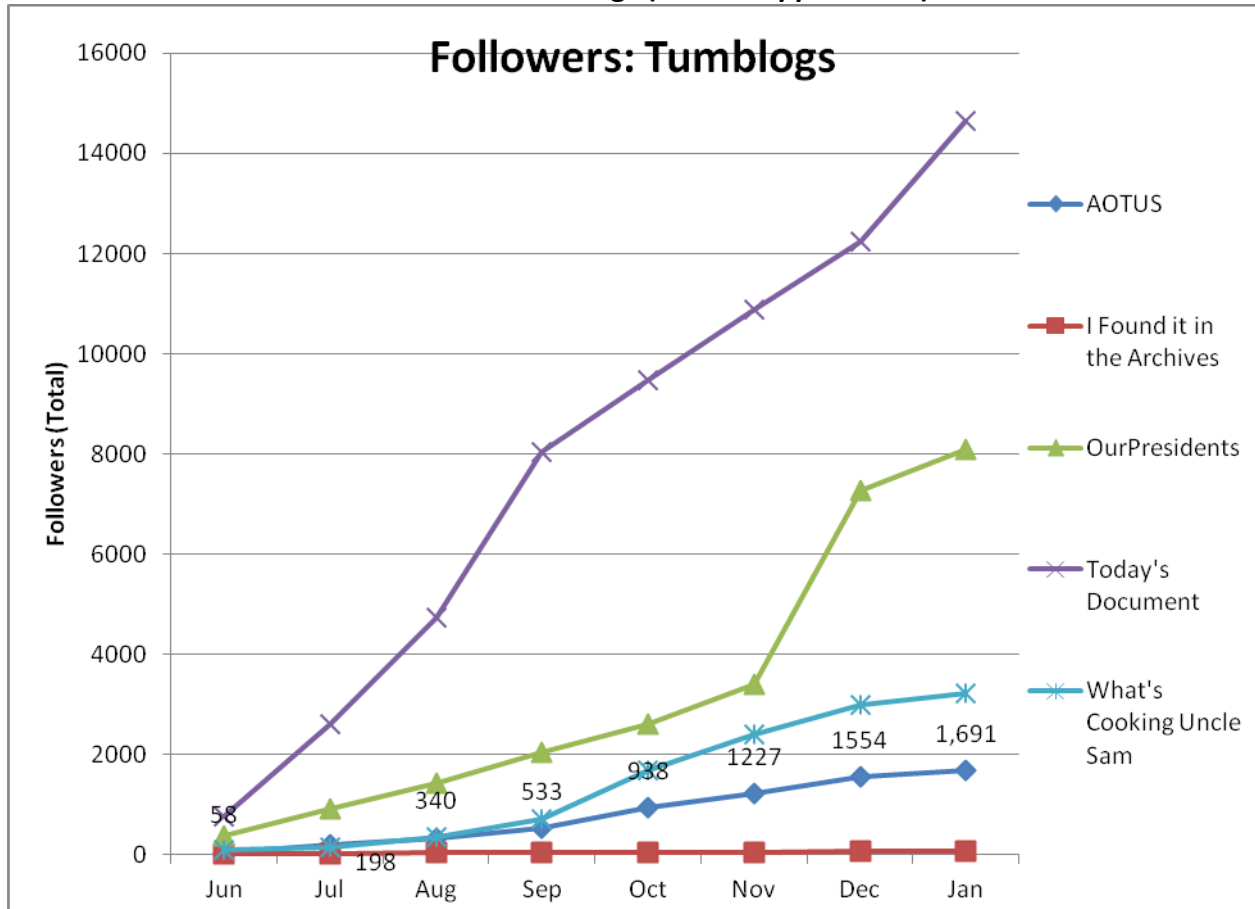

Social Media Tools: Detail View – Blogs (Archives.gov)

Blog Visits (Source: Appendix II.A)

Blog Pageviews (Source: Appendix II.B)

Blog Cumulative Unique Viewers (Source: Appendix II.C)

Blog Unique Viewers by Month (Source: Appendix II.D)

Total RSS Feed Subscribers to Archives.gov Blogs (Source: Appendix III)

Social Media Tools: Detail View – *Tumblogs*

Tumblog Visits

Tumblog Pageviews

Tumblog Cumulative Unique Viewers

Tumblog Blog Unique Viewers by Month

Followers on Tumblogs (Source: Appendix IV)

Social Media Tools: Detail View – Facebook

Post Views on Regional Pages (Source: Appendix IV.A)

Post Views on Presidential Library Pages (Source: Appendix IV.A)