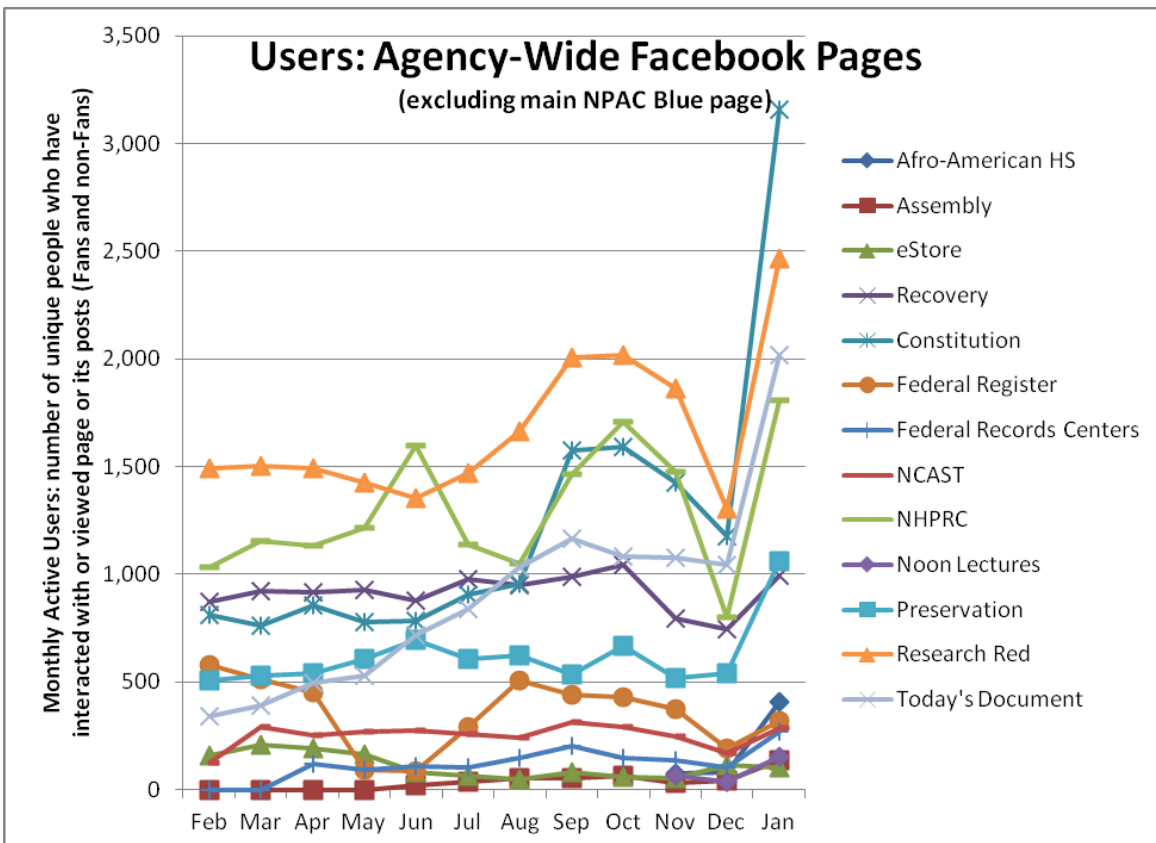

Followers on Tumblogs (Source: Appendix IV)

Social Media Tools: Detail View – Facebook

Post Views on Regional Pages (Source: Appendix IV.A)

Post Views on Presidential Library Pages (Source: Appendix IV.A)

Post Views on Agency-Wide Pages (Source: Appendix IV.A)

Monthly Active Users of Regional Pages (Source: Appendix IV.B)

Monthly Active Users of Presidential Library Pages (Source: Appendix IV.B)

Monthly Active Users of Agency-Wide Pages (Source: Appendix IV.B)

Social Media Tools: Detail View – Flickr

Views on Photostreams (Per Month)

Photos Uploaded (Per Month)

Followers of Photostreams (Cumulative)

Social Media Tools: Detail View – Foursquare

Number of Check-ins at USNatArchives and OurPresidents Venues (Cumulative)