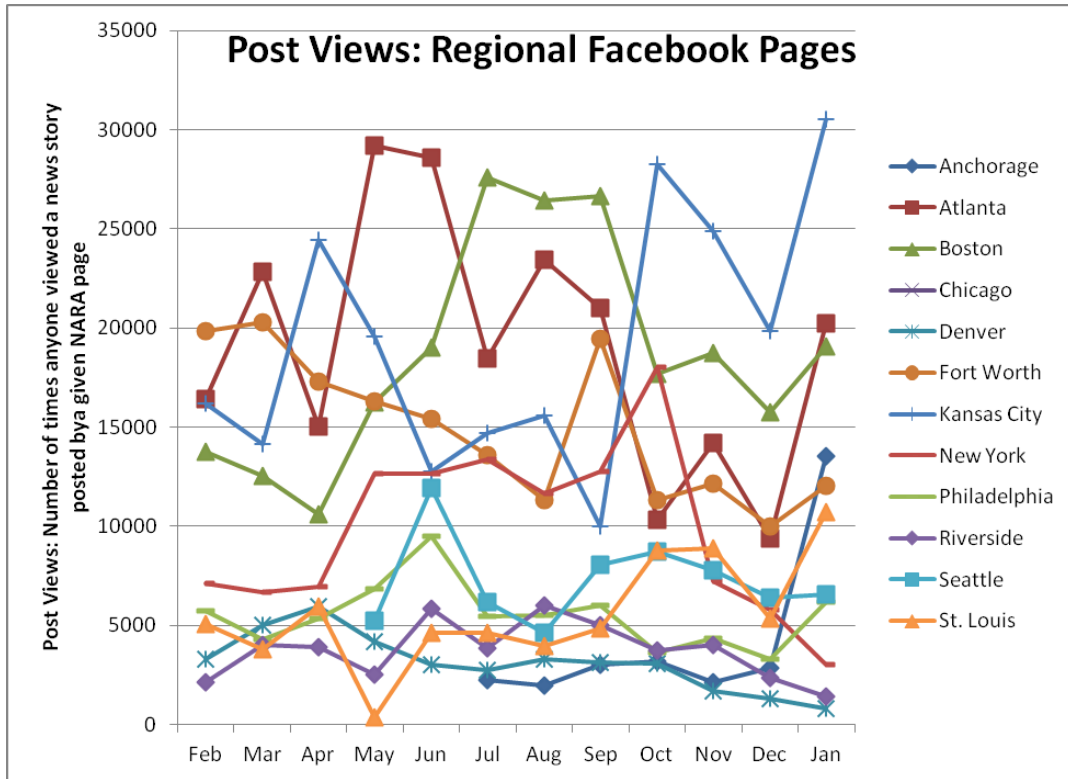

Total RSS Feed Subscribers to Archives.gov Blogs (Source: Appendix III)

Social Media Tools: Detail View – *Tumblogs*

Tumblog Visits

Tumblog Pageviews

Tumblog Cumulative Unique Viewers

Tumblog Blog Unique Viewers by Month

Followers on Tumblogs (Source: Appendix IV)

Social Media Tools: Detail View – Facebook

Post Views on Regional Pages (Source: Appendix IV.A)

Post Views on Presidential Library Pages (Source: Appendix IV.A)