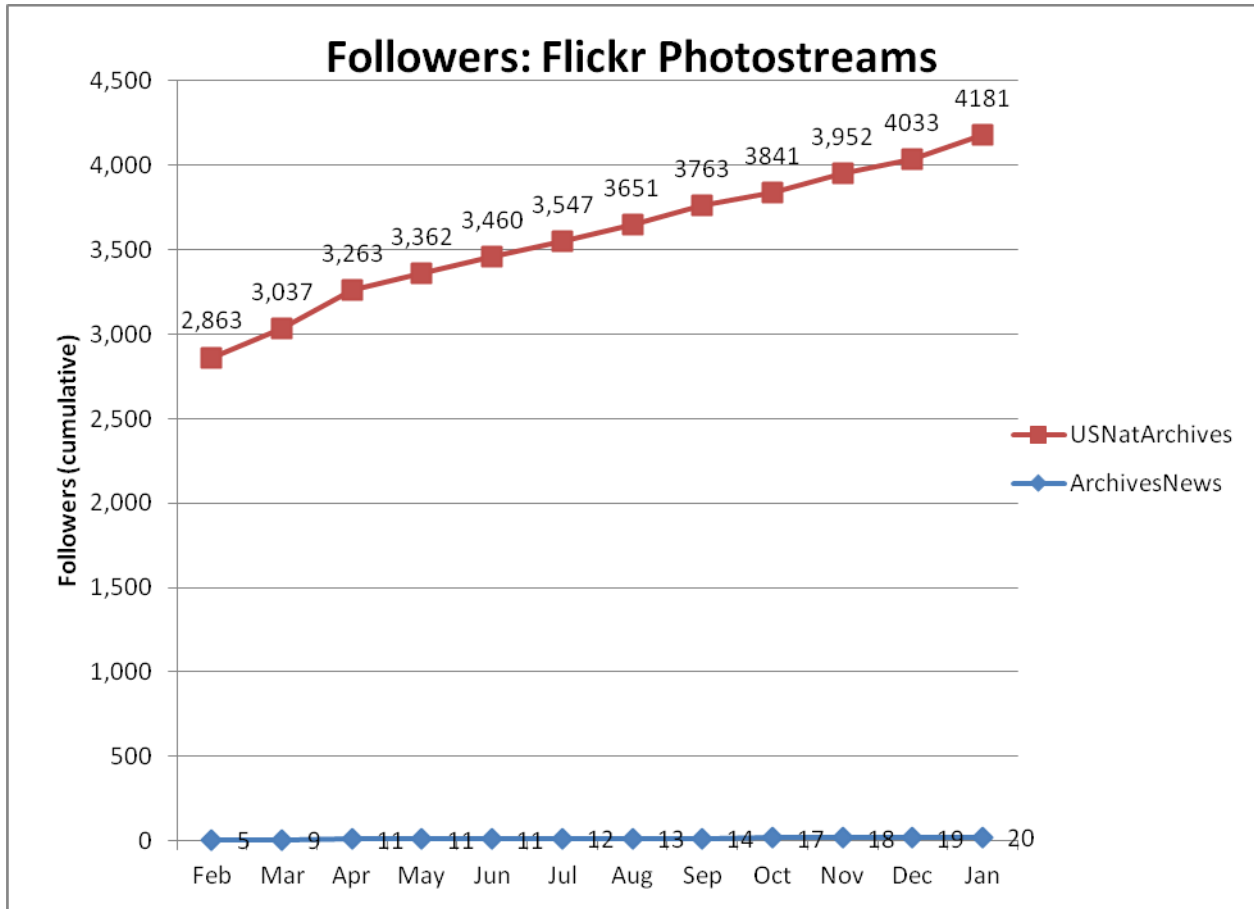

Post Views on Agency-Wide Pages (Source: Appendix IV.A)

Monthly Active Users of Regional Pages (Source: Appendix IV.B)

Monthly Active Users of Presidential Library Pages (Source: Appendix IV.B)

Monthly Active Users of Agency-Wide Pages (Source: Appendix IV.B)

Social Media Tools: Detail View – Flickr

Views on Photostreams (Per Month)

Photos Uploaded (Per Month)

Followers of Photostreams (Cumulative)

Social Media Tools: Detail View – Foursquare

Number of Check-ins at USNatArchives and OurPresidents Venues (Cumulative)