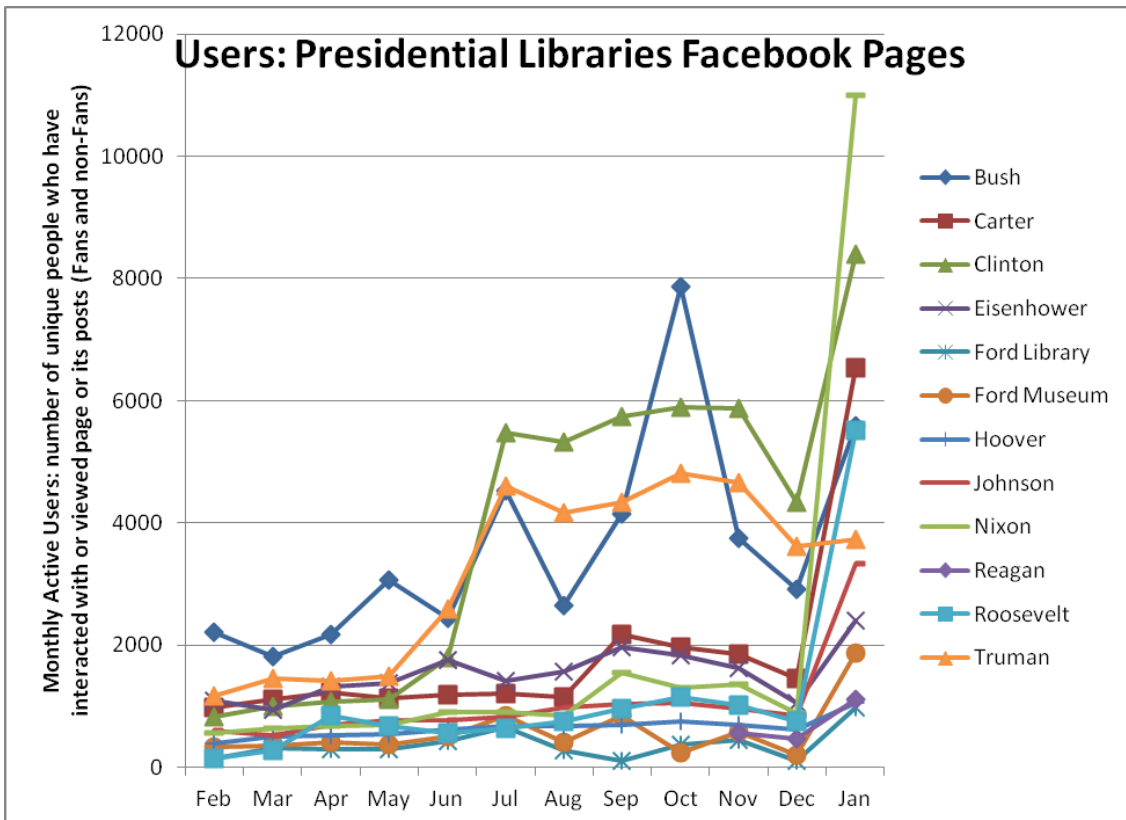

Followers on Tumblogs (Source: Appendix IV)

Social Media Tools: Detail View – Facebook

Post Views on Regional Pages (Source: Appendix IV.A)

Post Views on Presidential Library Pages (Source: Appendix IV.A)

Post Views on Agency-Wide Pages (Source: Appendix IV.A)

Monthly Active Users of Regional Pages (Source: Appendix IV.B)

Monthly Active Users of Presidential Library Pages (Source: Appendix IV.B)

Monthly Active Users of Agency-Wide Pages (Source: Appendix IV.B)