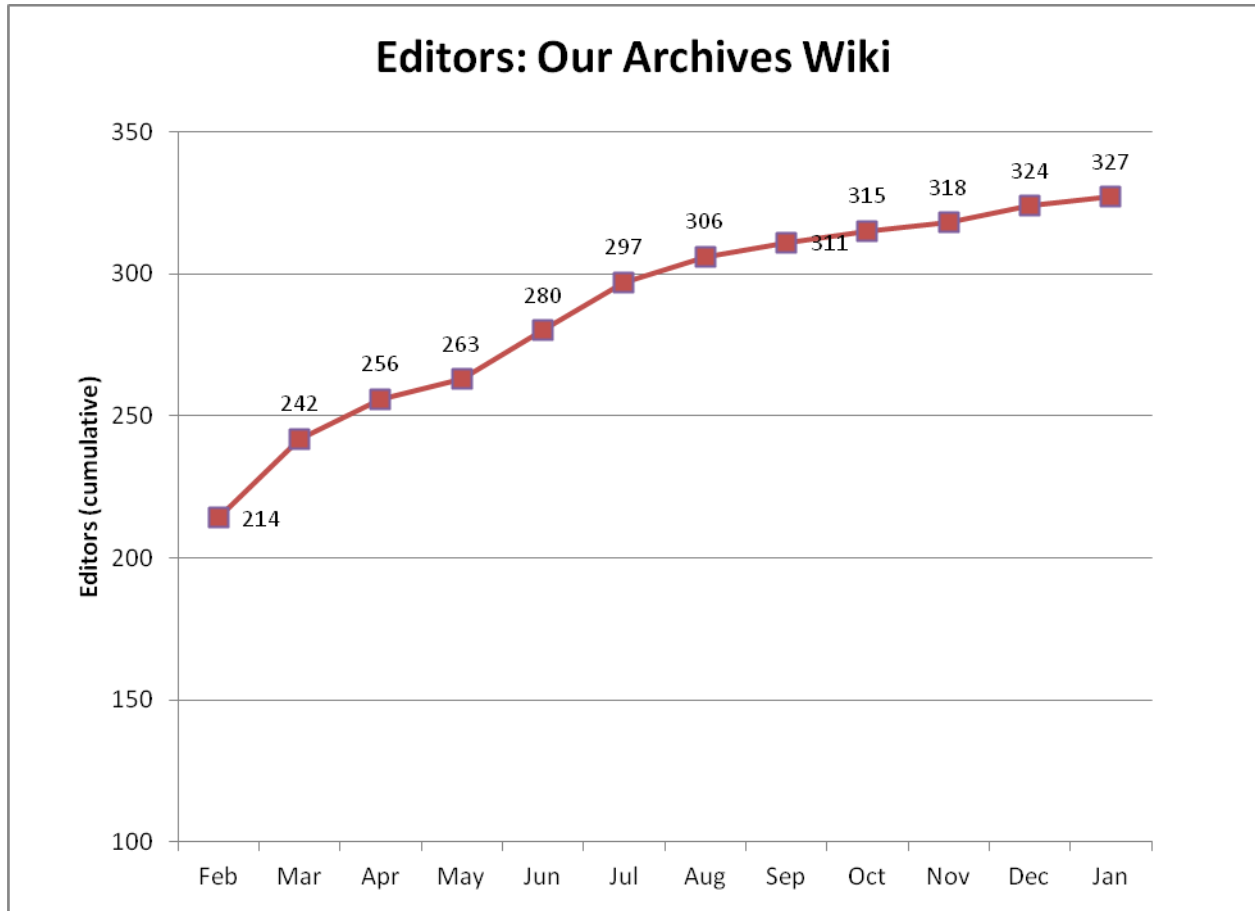

Number of Followers of USNatArchives and OurPresidents (Cumulative)

Social Media Tools: Detail View – Our Archives Wiki

Views on Our Archives Wiki (Per Month)

Edits on Our Archives Wiki (Per Month)

Editors on Our Archives Wiki (Cumulative)