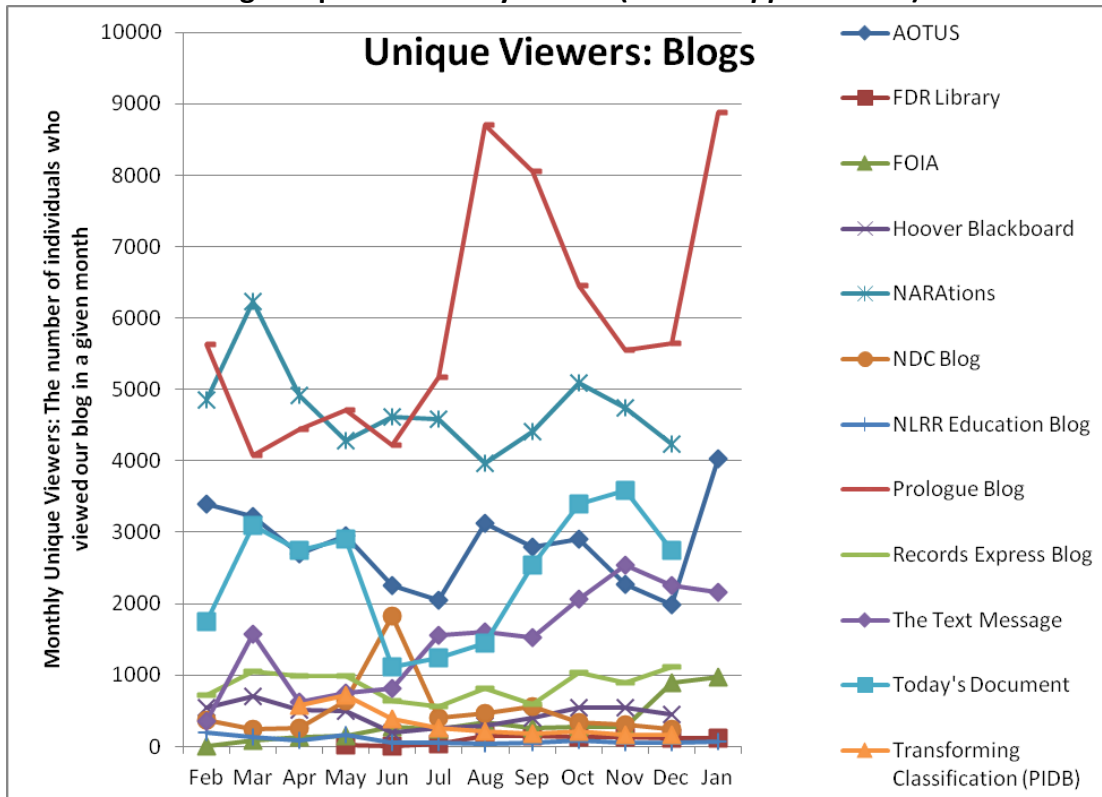

Social Media Tools: Detail View – Blogs (Archives.gov)

Blog Visits (Source: Appendix II.A)

Blog Pageviews (Source: Appendix II.B)

Blog Cumulative Unique Viewers (Source: Appendix II.C)

Blog Unique Viewers by Month (Source: Appendix II.D)