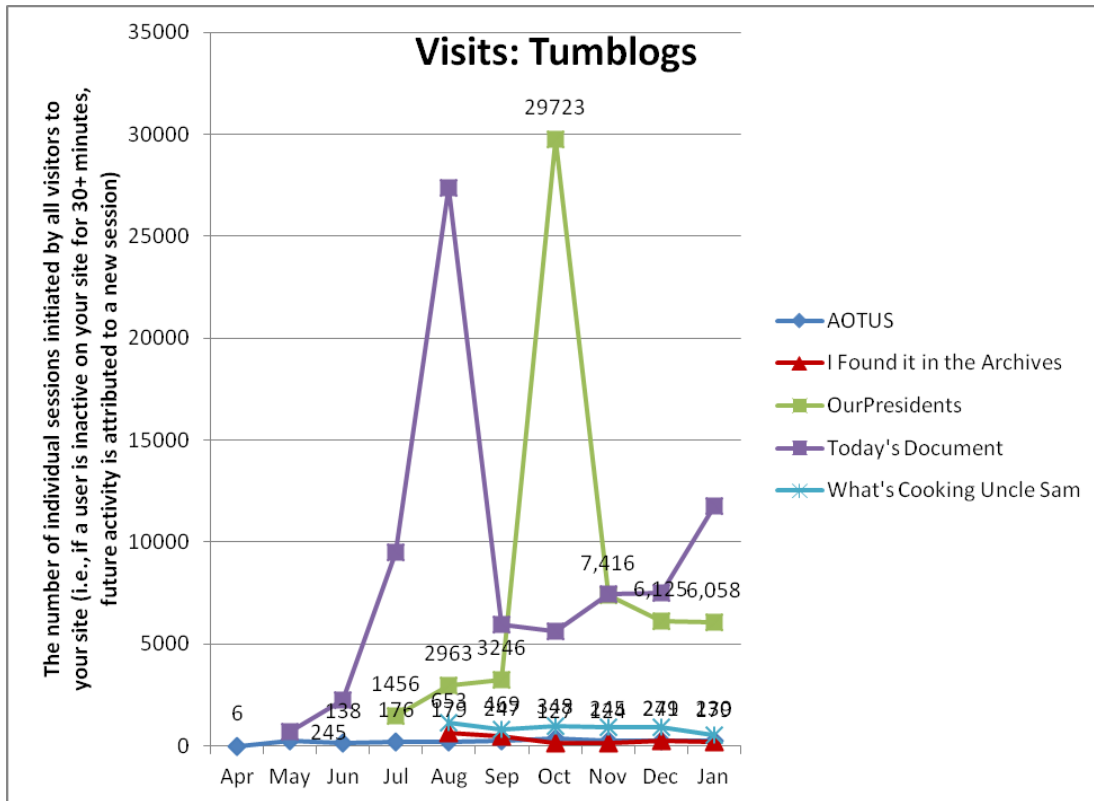

Social Media Tools: Detail View – Blogs (Archives.gov)

Blog Visits (Source: Appendix II.A)

Blog Pageviews (Source: Appendix II.B)

Blog Cumulative Unique Viewers (Source: Appendix II.C)

Blog Unique Viewers by Month (Source: Appendix II.D)

Total RSS Feed Subscribers to Archives.gov Blogs (Source: Appendix III)

Social Media Tools: Detail View – *Tumblogs*

Tumblog Visits

Tumblog Pageviews

Tumblog Cumulative Unique Viewers

Tumblog Blog Unique Viewers by Month