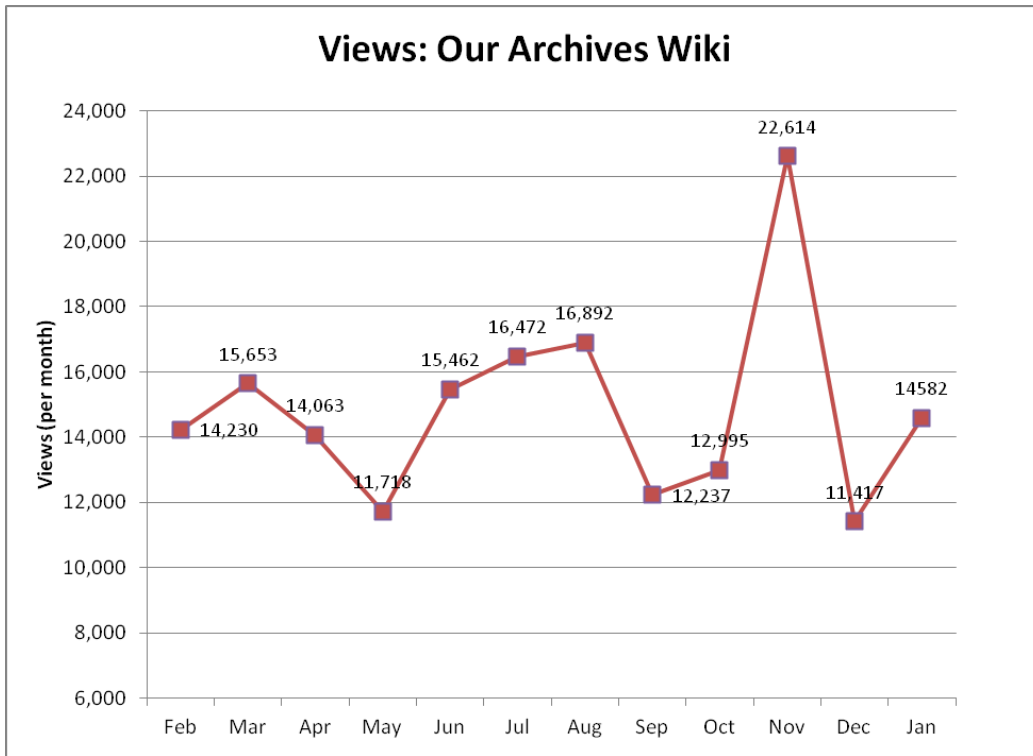

Social Media Tools: Detail View – Our Archives Wiki

Views on Our Archives Wiki (Per Month)