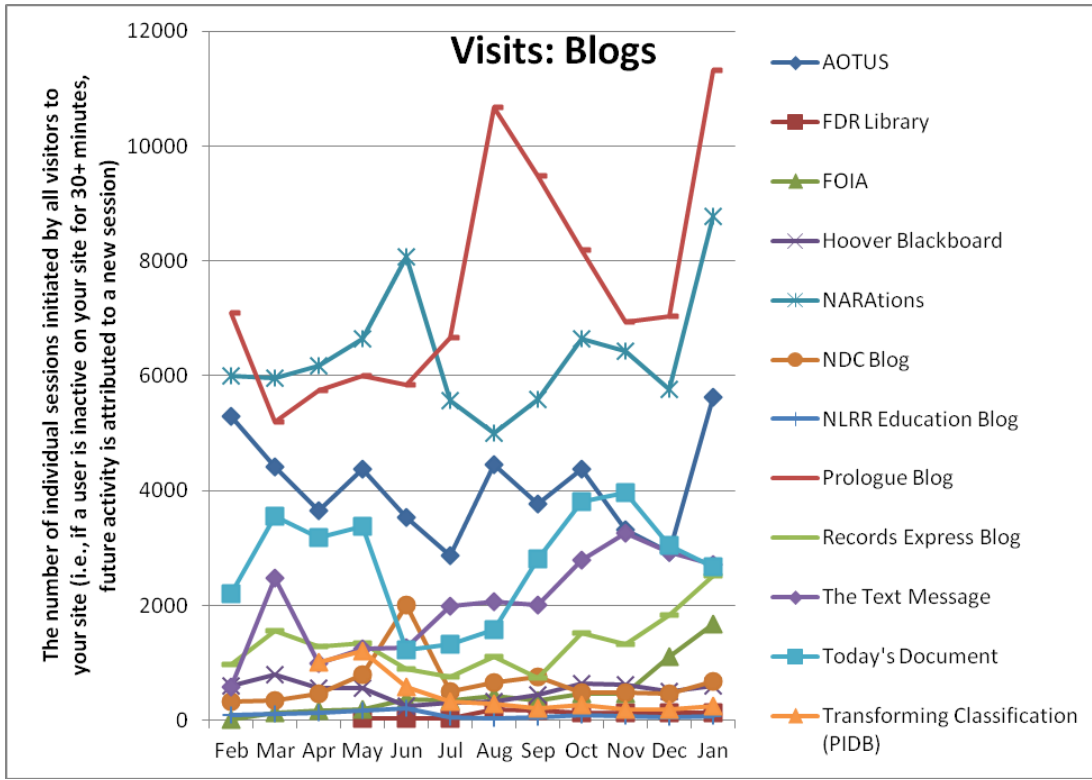

Social Media Tools: Detail View – Blogs (Archives.gov)

Blog Visits (Source: Appendix II.A)