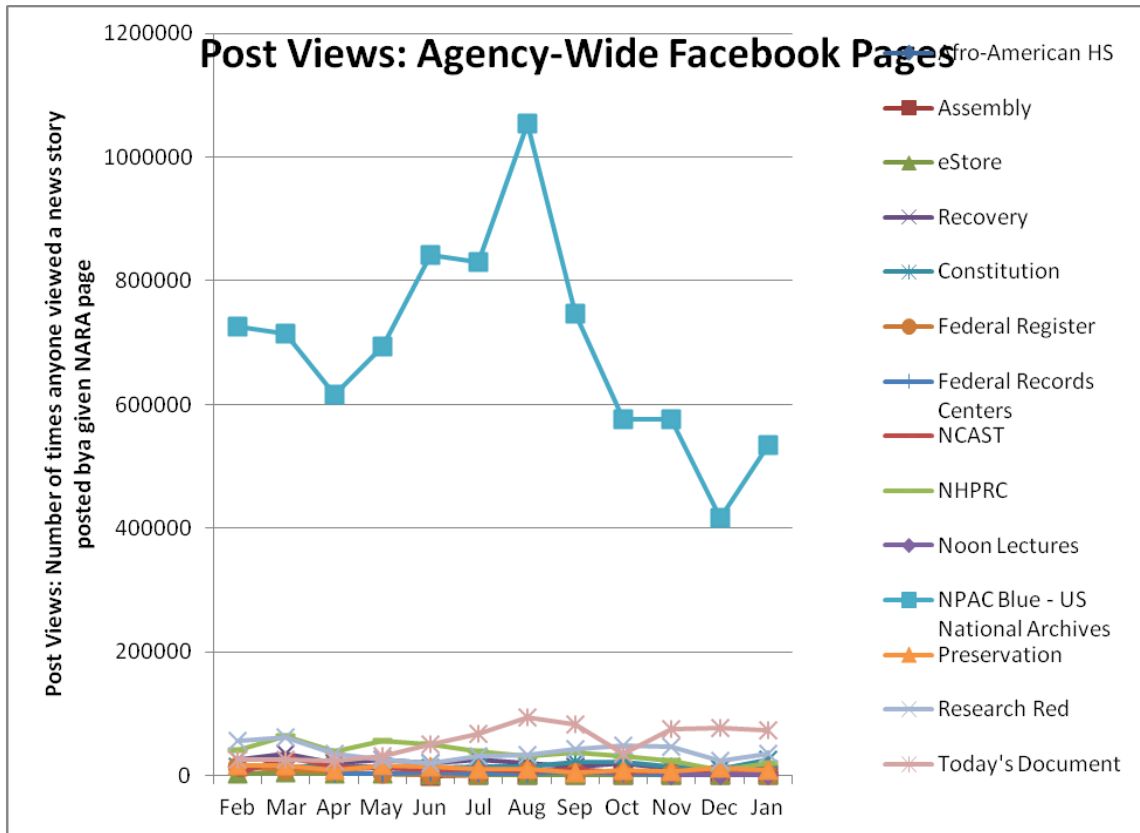

Followers on Tumblogs (Source: Appendix IV)

Social Media Tools: Detail View – Facebook

Post Views on Regional Pages (Source: Appendix IV.A)

Post Views on Presidential Library Pages (Source: Appendix IV.A)

Post Views on Agency-Wide Pages (Source: Appendix IV.A)

Monthly Active Users of Regional Pages (Source: Appendix IV.B)

Monthly Active Users of Presidential Library Pages (Source: Appendix IV.B)

Monthly Active Users of Agency-Wide Pages (Source: Appendix IV.B)