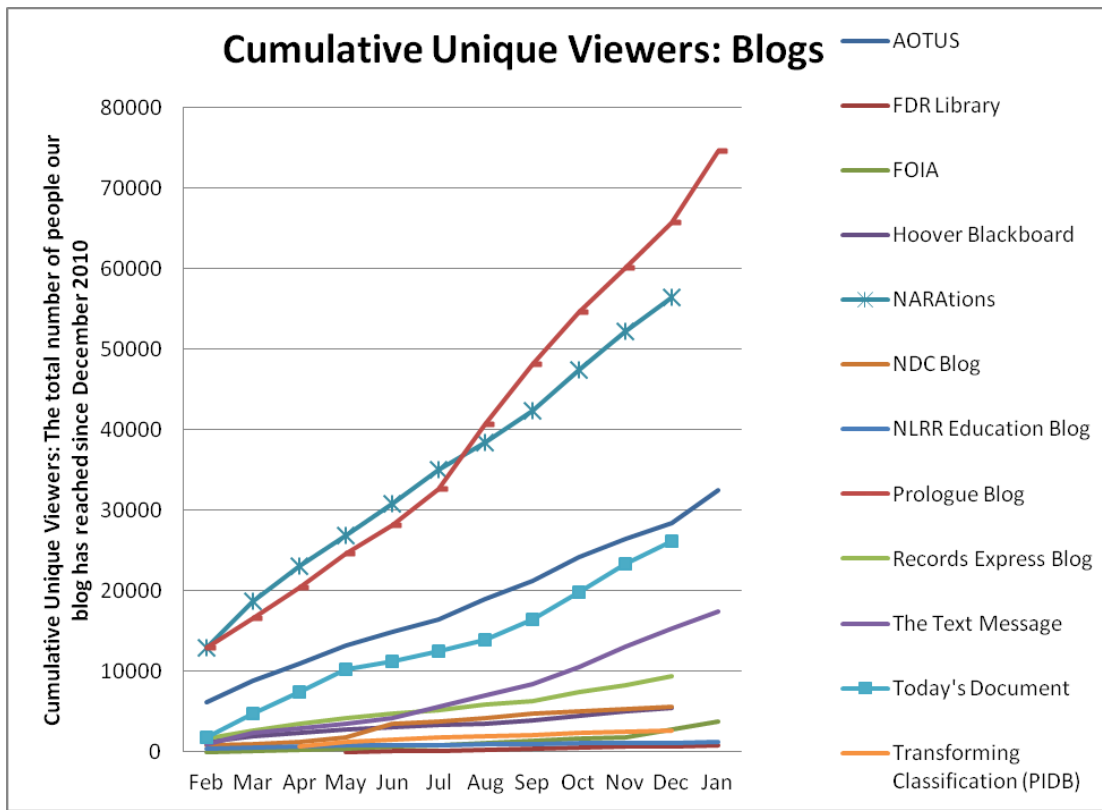

Social Media Tools: Detail View – Blogs (Archives.gov)

Blog Visits (Source: Appendix II.A)

Blog Pageviews (Source: Appendix II.B)

Blog Cumulative Unique Viewers (Source: Appendix II.C)

Blog Unique Viewers by Month (Source: Appendix II.D)