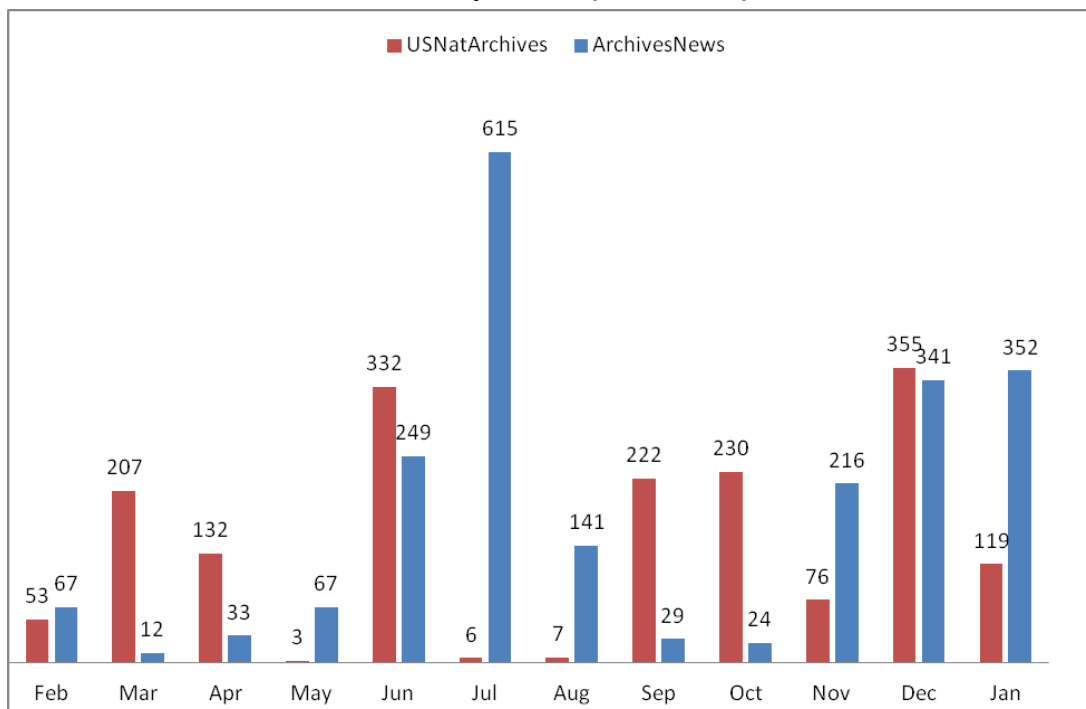

Followers on Tumblogs (Source: Appendix IV)

Social Media Tools: Detail View – Facebook

Post Views on Regional Pages (Source: Appendix IV.A)

Post Views on Presidential Library Pages (Source: Appendix IV.A)

Post Views on Agency-Wide Pages (Source: Appendix IV.A)

Monthly Active Users of Regional Pages (Source: Appendix IV.B)

Monthly Active Users of Presidential Library Pages (Source: Appendix IV.B)

Monthly Active Users of Agency-Wide Pages (Source: Appendix IV.B)

Social Media Tools: Detail View – Flickr

Views on Photostreams (Per Month)

Photos Uploaded (Per Month)

Followers of Photostreams (Cumulative)

Social Media Tools: Detail View – Foursquare

Number of Check-ins at USNatArchives and OurPresidents Venues (Cumulative)