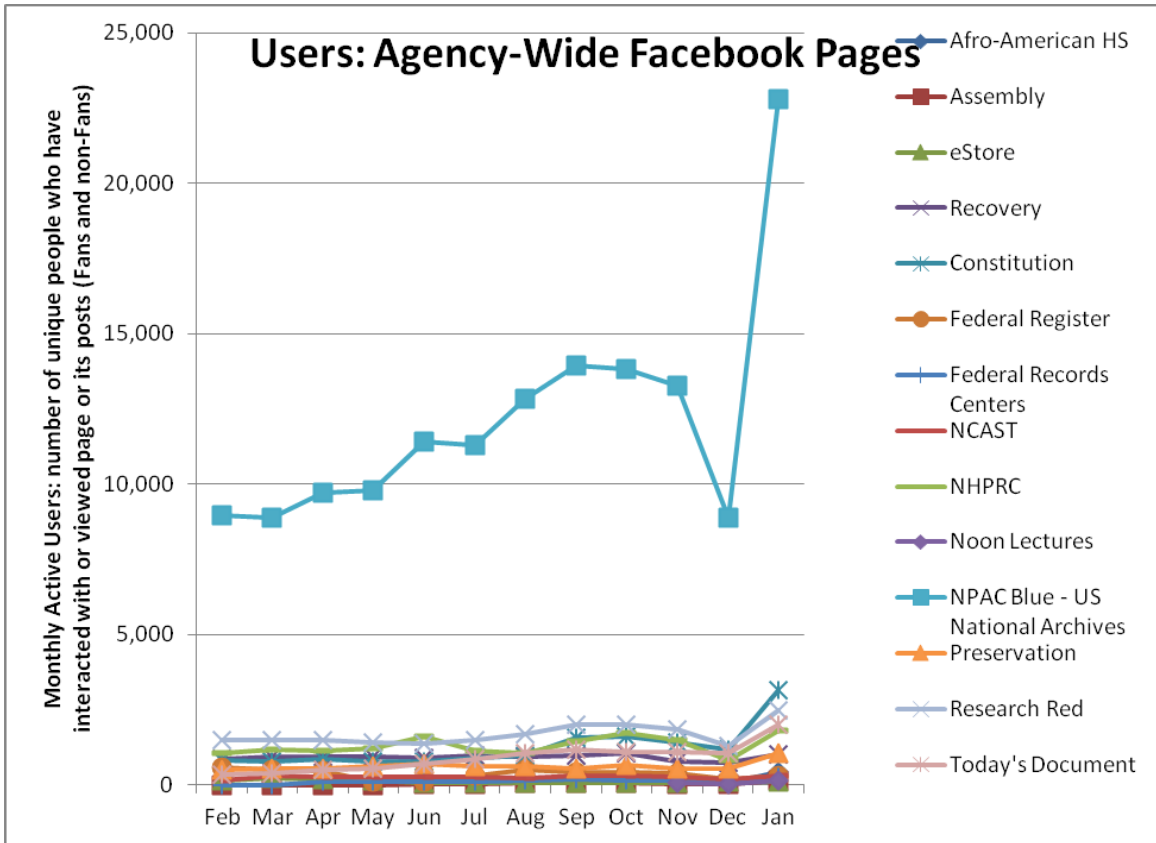

Followers on Tumblogs (Source: Appendix IV)

Social Media Tools: Detail View – Facebook

Post Views on Regional Pages (Source: Appendix IV.A)

Post Views on Presidential Library Pages (Source: Appendix IV.A)

Post Views on Agency-Wide Pages (Source: Appendix IV.A)

Monthly Active Users of Regional Pages (Source: Appendix IV.B)

Monthly Active Users of Presidential Library Pages (Source: Appendix IV.B)

Monthly Active Users of Agency-Wide Pages (Source: Appendix IV.B)

Social Media Tools: Detail View – Flickr

Views on Photostreams (Per Month)

Photos Uploaded (Per Month)

Followers of Photostreams (Cumulative)

Social Media Tools: Detail View – Foursquare

Number of Check-ins at USNatArchives and OurPresidents Venues (Cumulative)