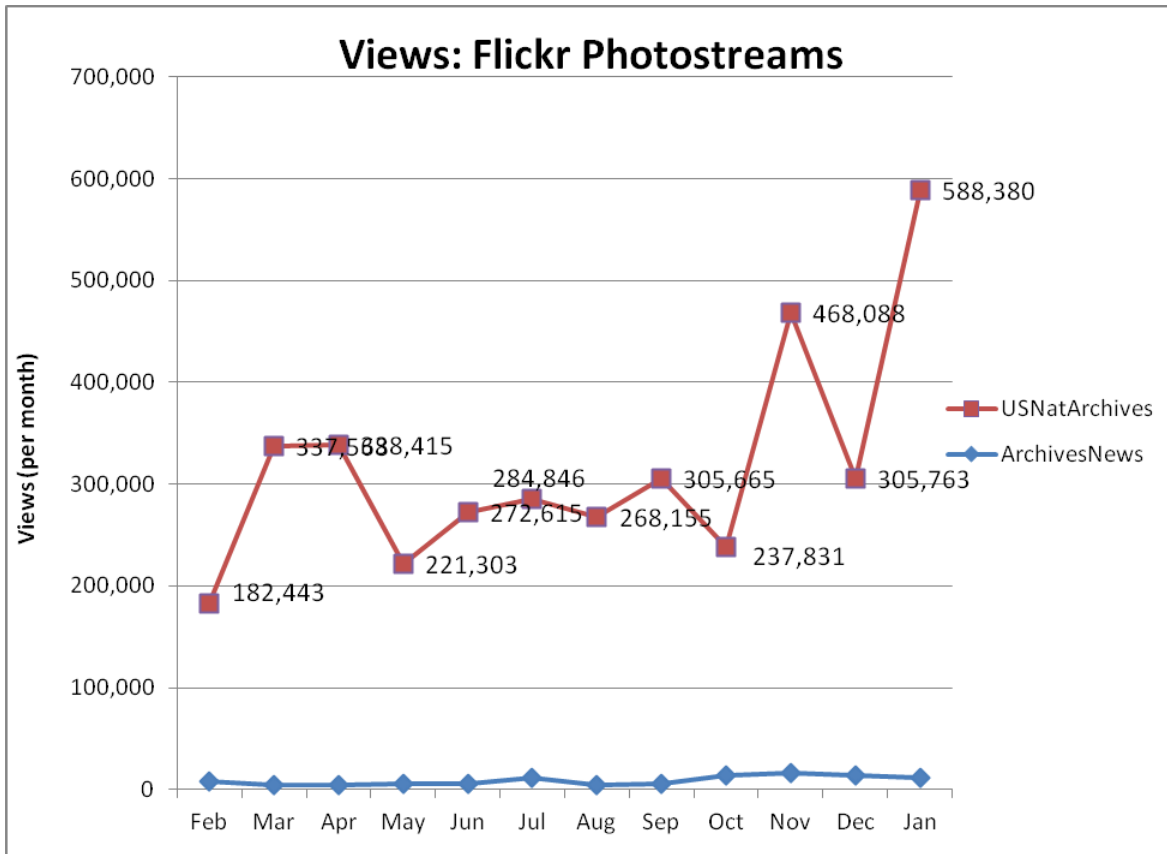

Followers on Tumblogs (Source: Appendix IV)

Social Media Tools: Detail View – Facebook

Post Views on Regional Pages (Source: Appendix IV.A)

Post Views on Presidential Library Pages (Source: Appendix IV.A)

Post Views on Agency-Wide Pages (Source: Appendix IV.A)

Monthly Active Users of Regional Pages (Source: Appendix IV.B)

Monthly Active Users of Presidential Library Pages (Source: Appendix IV.B)

Monthly Active Users of Agency-Wide Pages (Source: Appendix IV.B)

Social Media Tools: Detail View – Flickr

Views on Photostreams (Per Month)

Photos Uploaded (Per Month)

Followers of Photostreams (Cumulative)

Social Media Tools: Detail View – Foursquare

Number of Check-ins at USNatArchives and OurPresidents Venues (Cumulative)