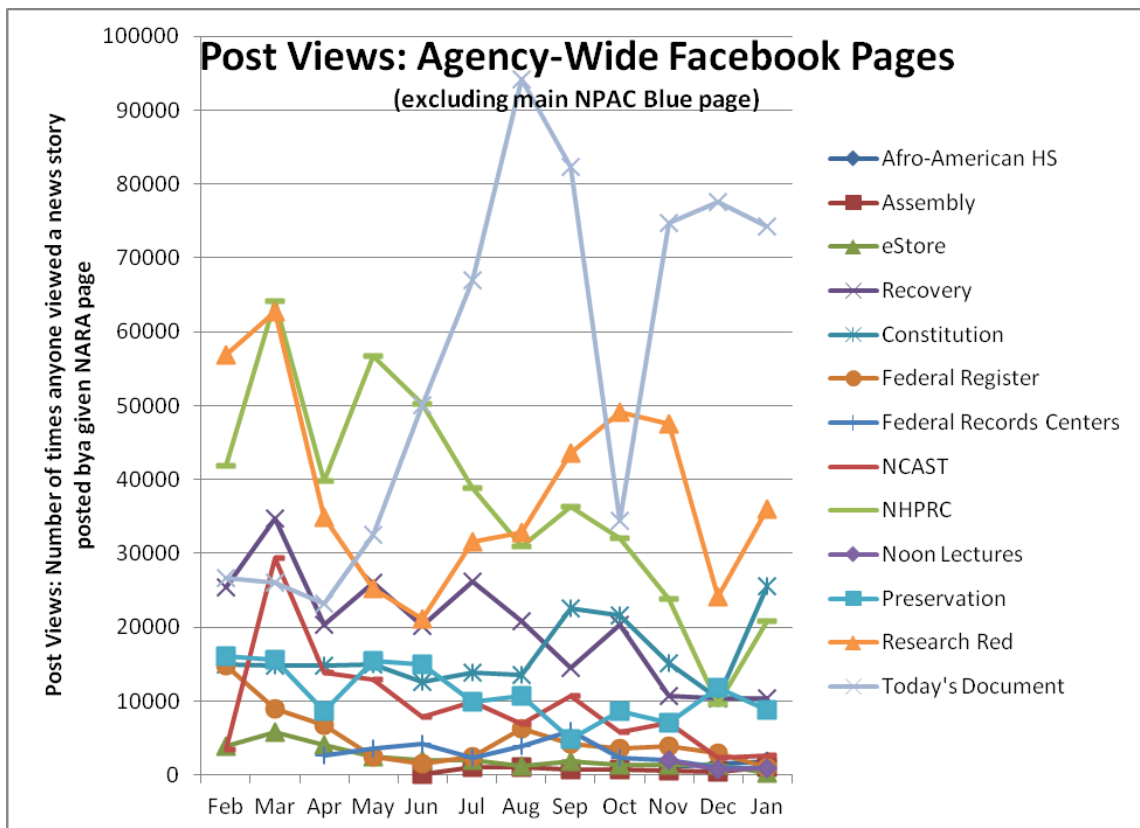

Followers on Tumblogs (Source: Appendix IV)

Social Media Tools: Detail View – Facebook

Post Views on Regional Pages (Source: Appendix IV.A)

Post Views on Presidential Library Pages (Source: Appendix IV.A)

Post Views on Agency-Wide Pages (Source: Appendix IV.A)

Monthly Active Users of Regional Pages (Source: Appendix IV.B)

Monthly Active Users of Presidential Library Pages (Source: Appendix IV.B)

Monthly Active Users of Agency-Wide Pages (Source: Appendix IV.B)