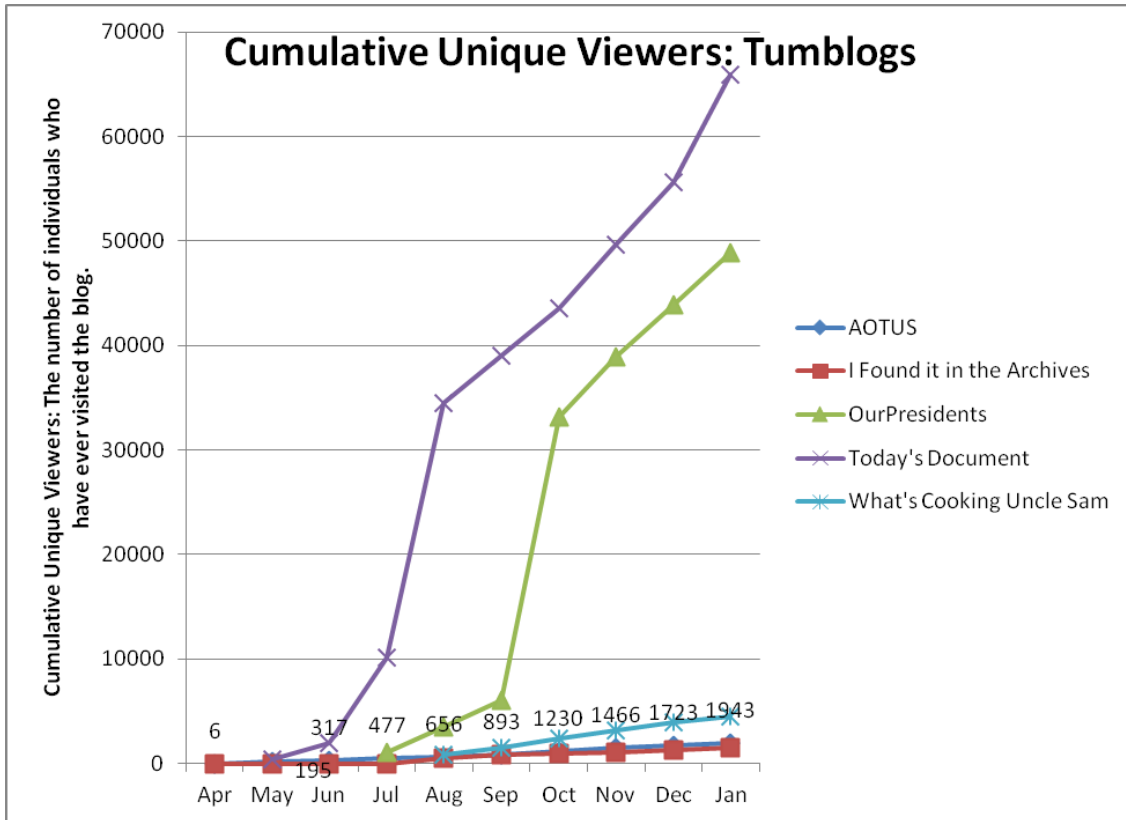

Total RSS Feed Subscribers to Archives.gov Blogs (Source: Appendix III)

Social Media Tools: Detail View – *Tumblogs*

Tumblog Visits

Tumblog Pageviews

Tumblog Cumulative Unique Viewers

Tumblog Blog Unique Viewers by Month

Followers on Tumblogs (Source: Appendix IV)

Social Media Tools: Detail View – Facebook

Post Views on Regional Pages (Source: Appendix IV.A)

Post Views on Presidential Library Pages (Source: Appendix IV.A)