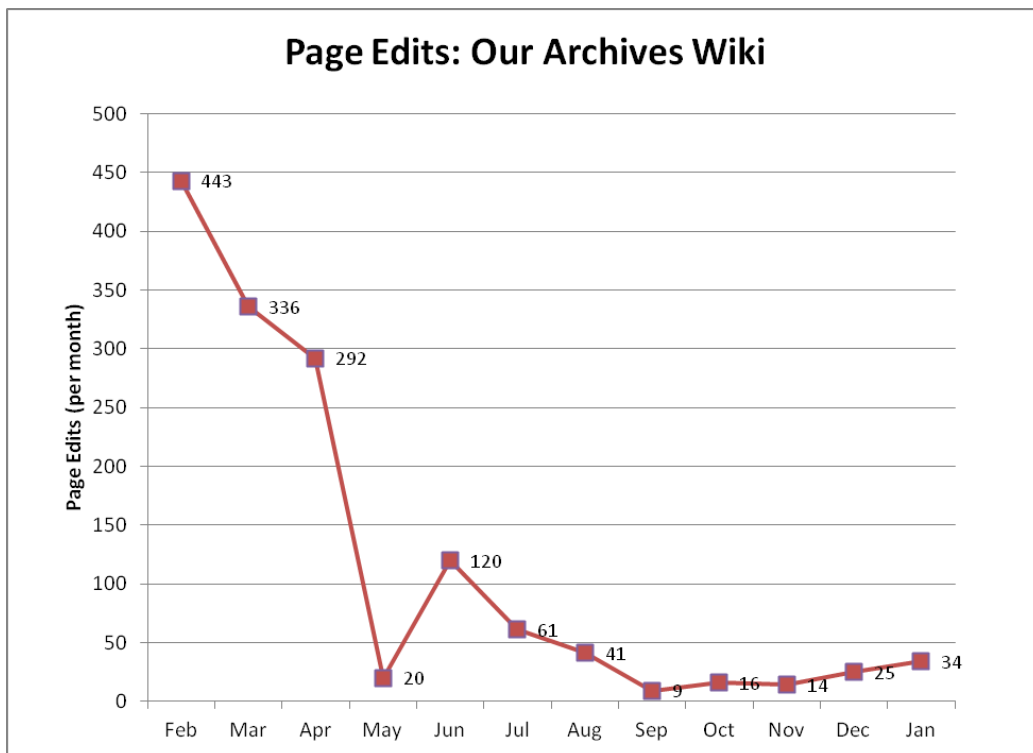

Number of Followers of USNatArchives and OurPresidents (Cumulative)

Social Media Tools: Detail View – Our Archives Wiki

Views on Our Archives Wiki (Per Month)

Edits on Our Archives Wiki (Per Month)

Editors on Our Archives Wiki (Cumulative)