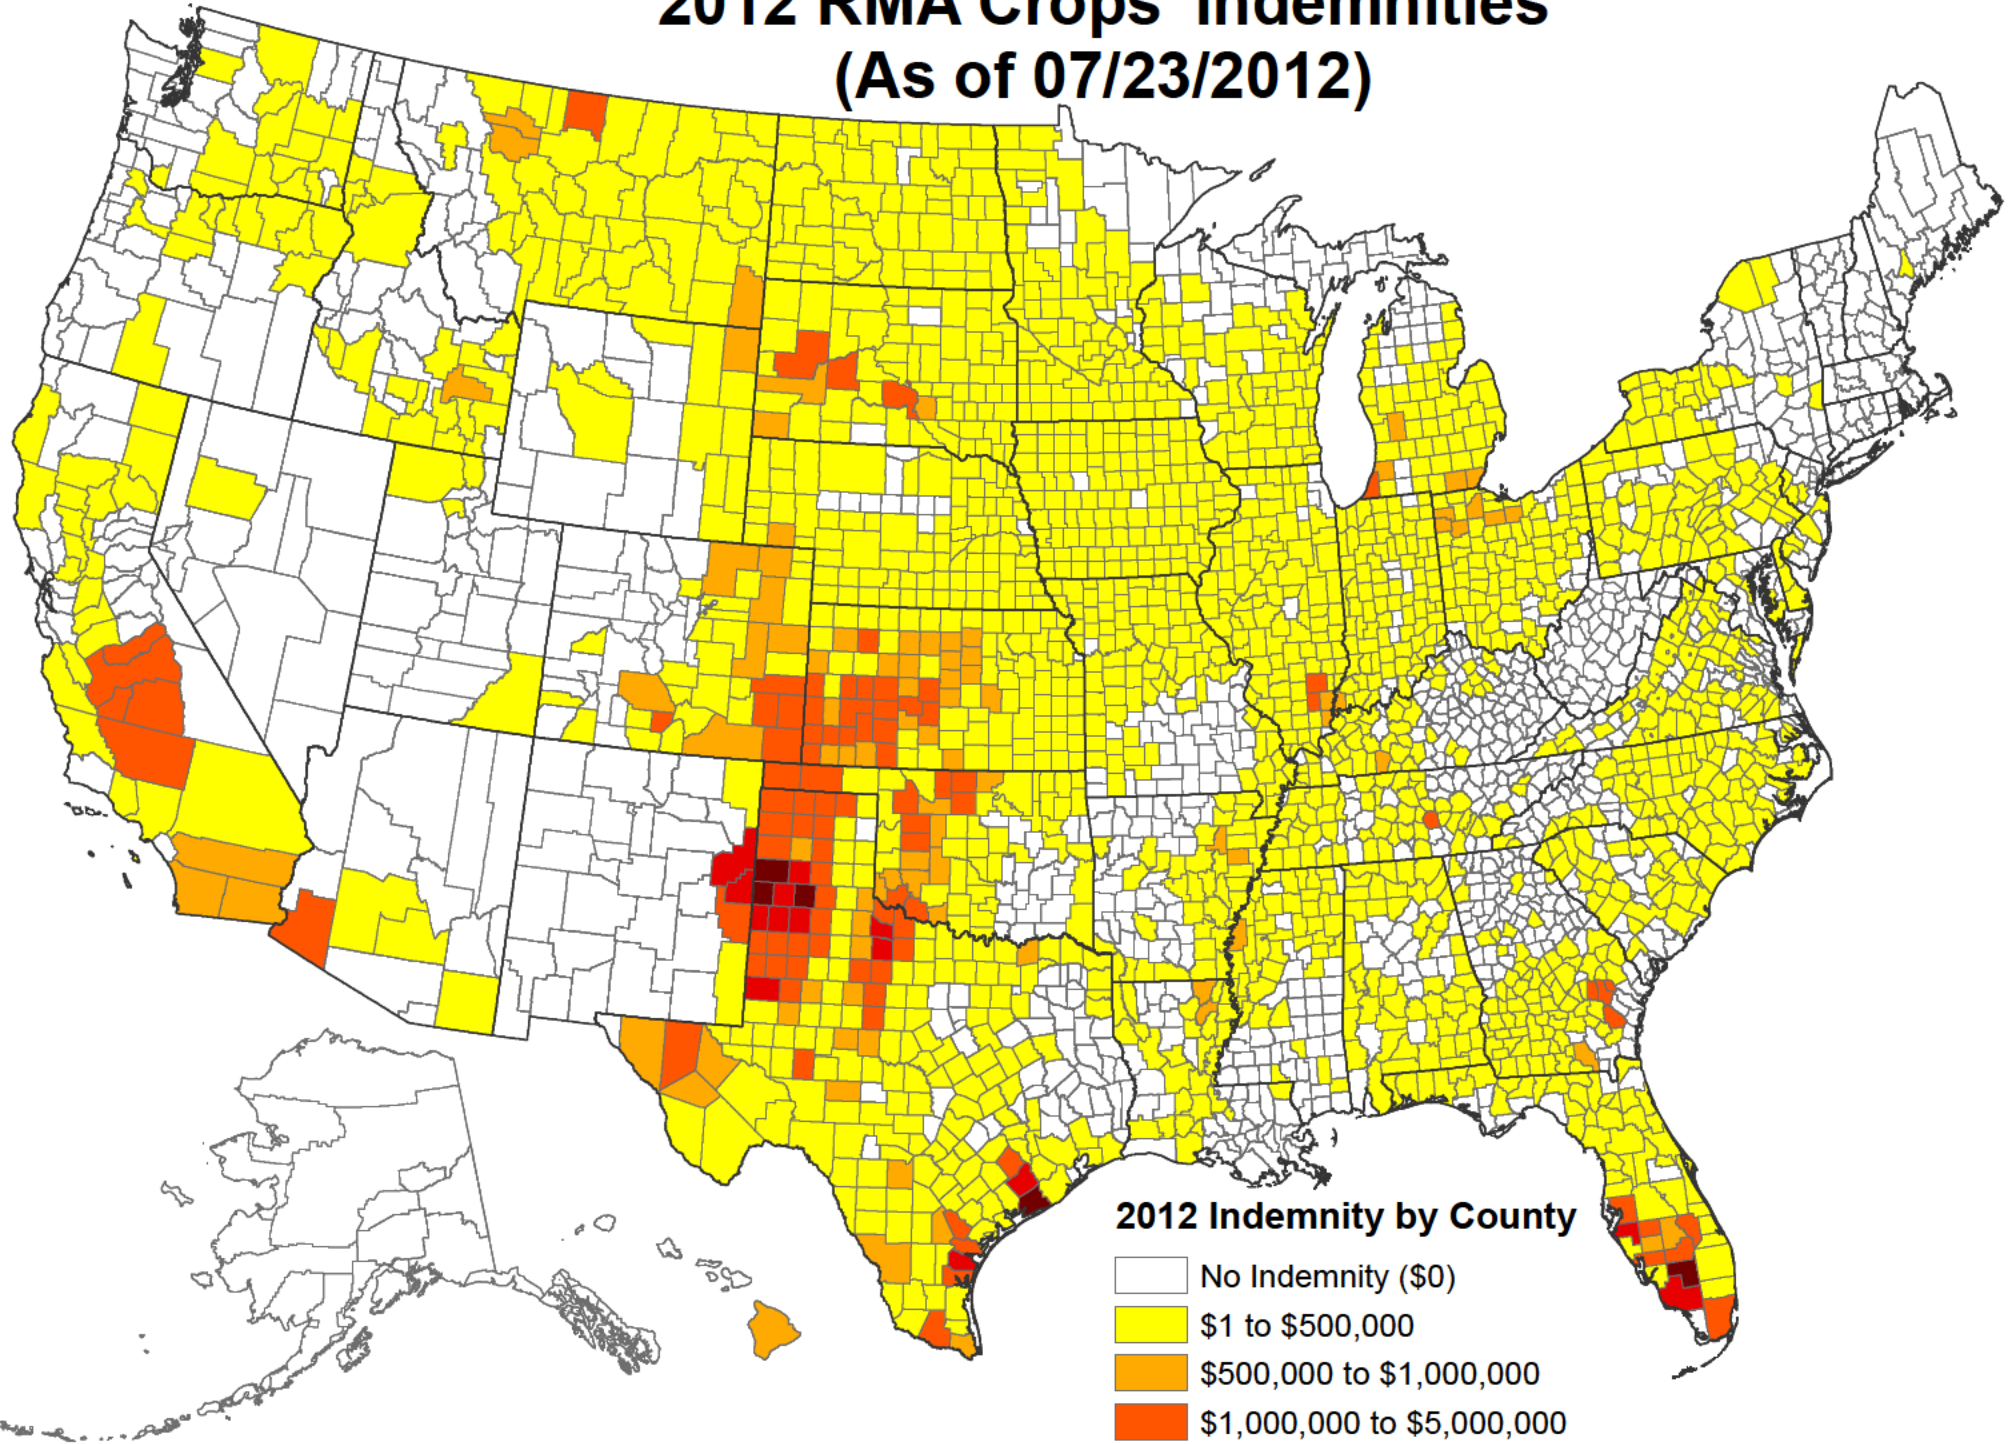

2012 RMA Crops' Indemnities (As of 07/23/2012)

2012 Indemnity by County

- No Indemnity (\$0)
- \$1 to \$500,000
- \$500,000 to \$1,000,000
- \$1,000,000 to \$5,000,000
- \$5,000,000 to \$10,000,000
- over \$10,000,000