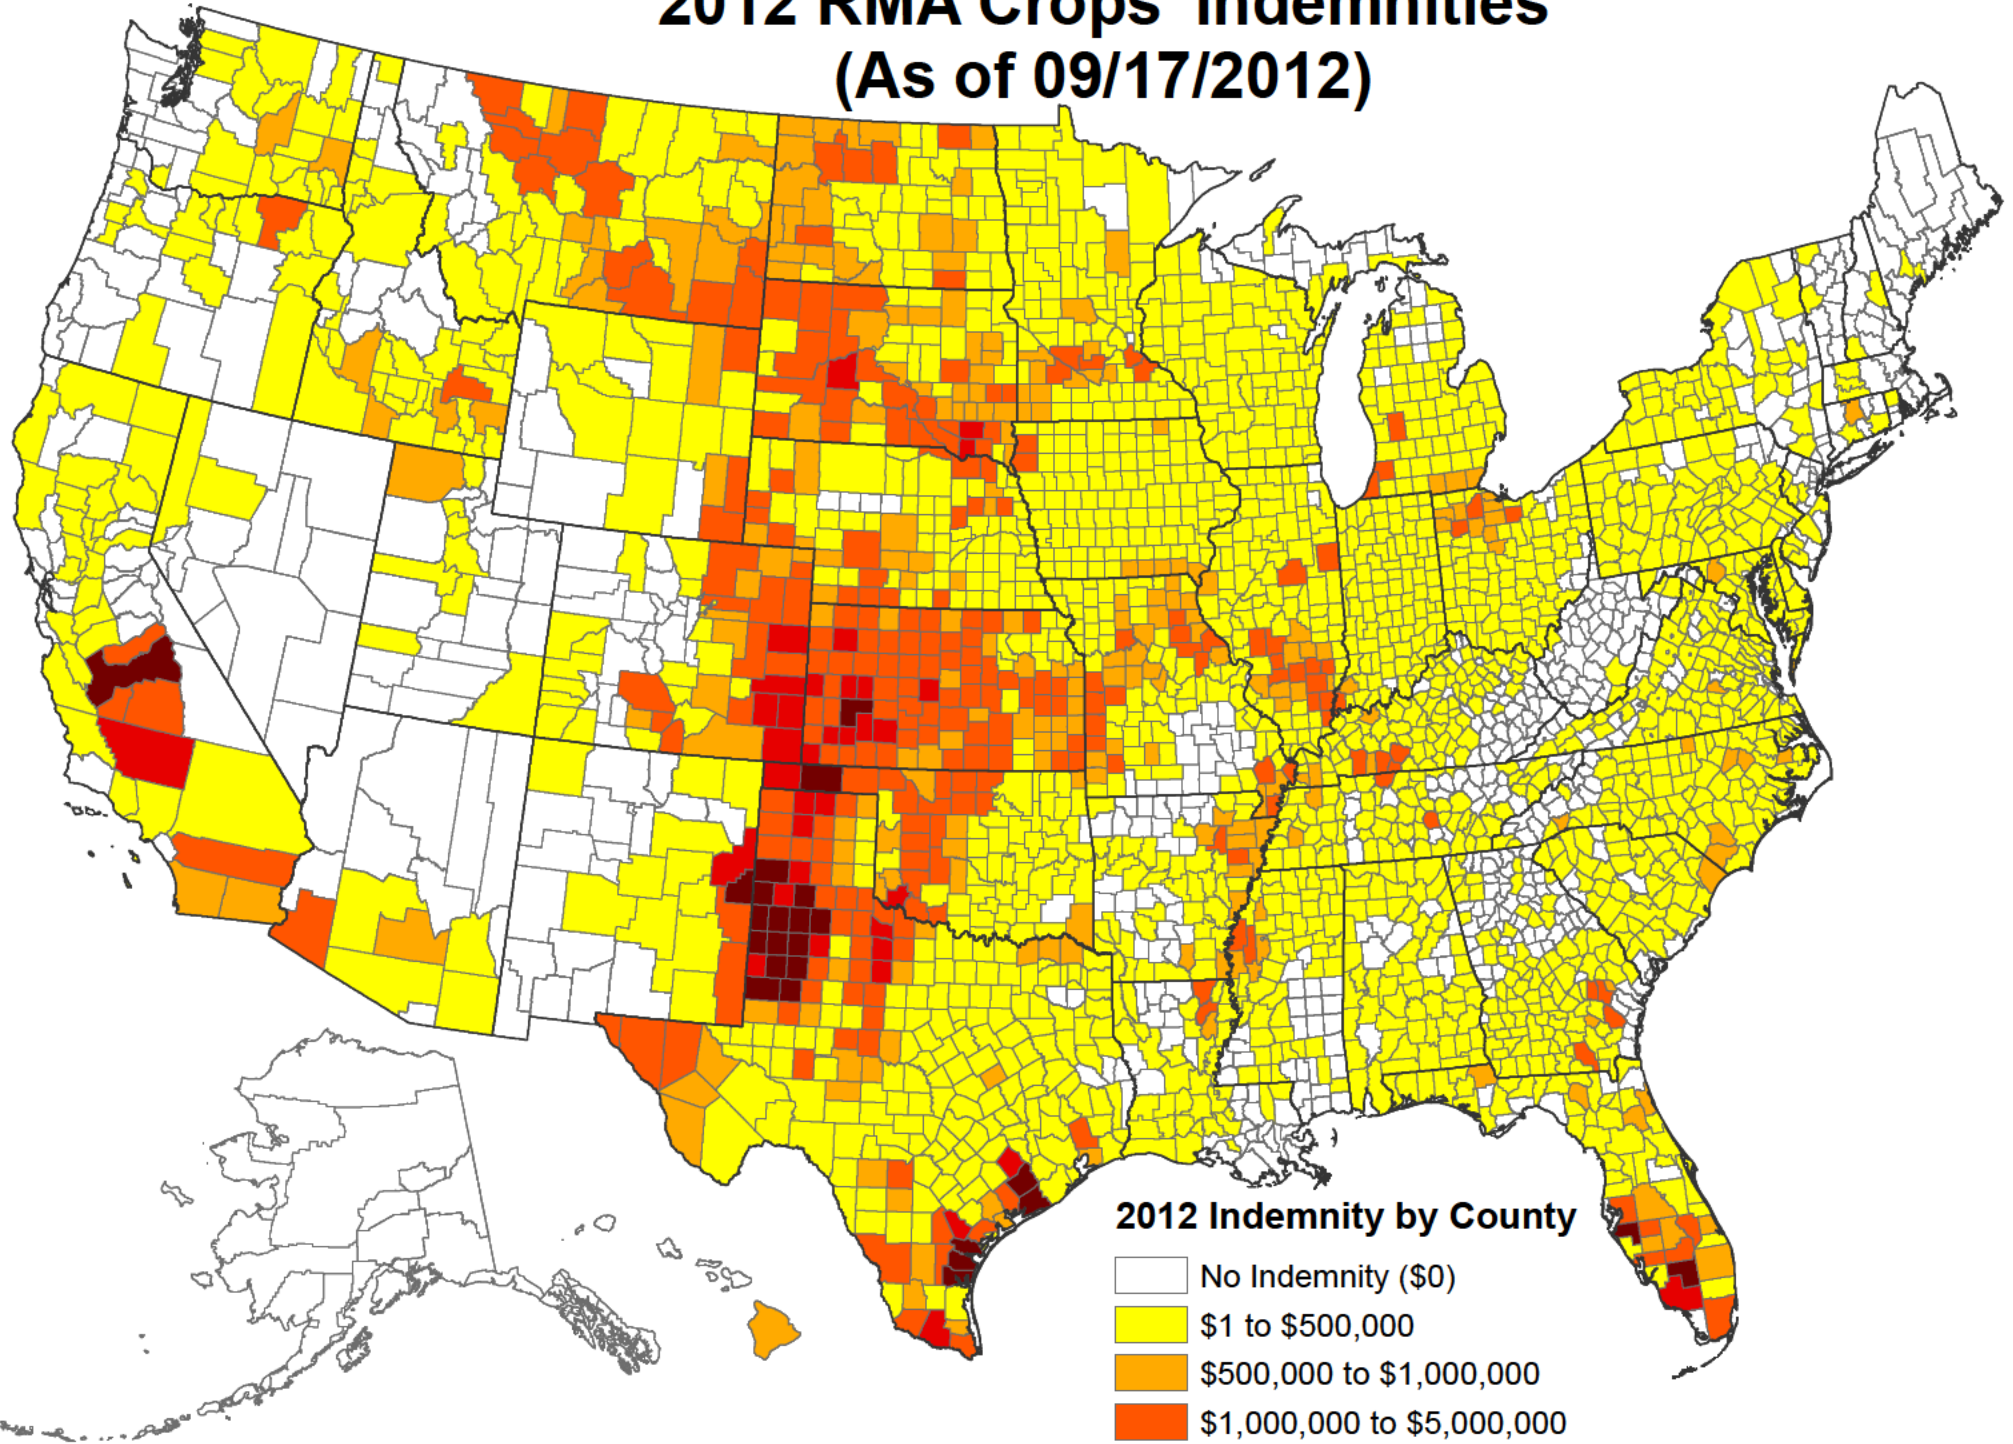

2012 RMA Crops' Indemnities (As of 09/17/2012)

2012 Indemnity by County

- No Indemnity (\$0)
- \$1 to \$500,000
- \$500,000 to \$1,000,000
- \$1,000,000 to \$5,000,000
- \$5,000,000 to \$10,000,000
- over \$10,000,000