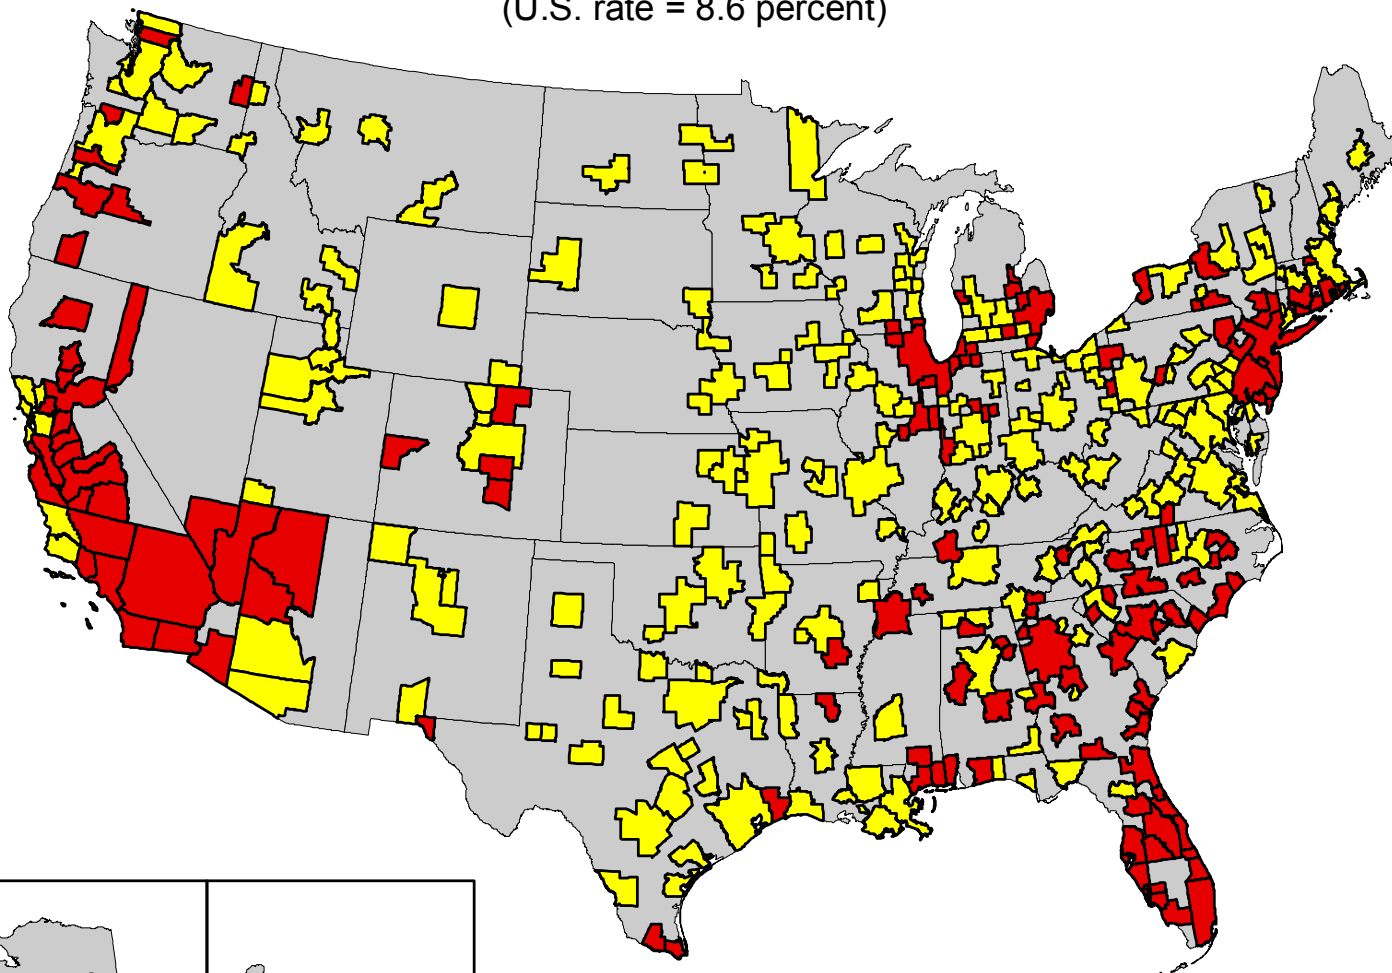

Unemployment rates for metropolitan areas, not seasonally adjusted, July 2012

(U.S. rate = 8.6 percent)

SOURCE: Bureau of Labor Statistics
Local Area Unemployment Statistics

NOTE: Map includes data for 372 metropolitan
areas based on Office of Management
and Budget Bulletin No. 10-02.

 Above U.S. average
 U.S. average or below