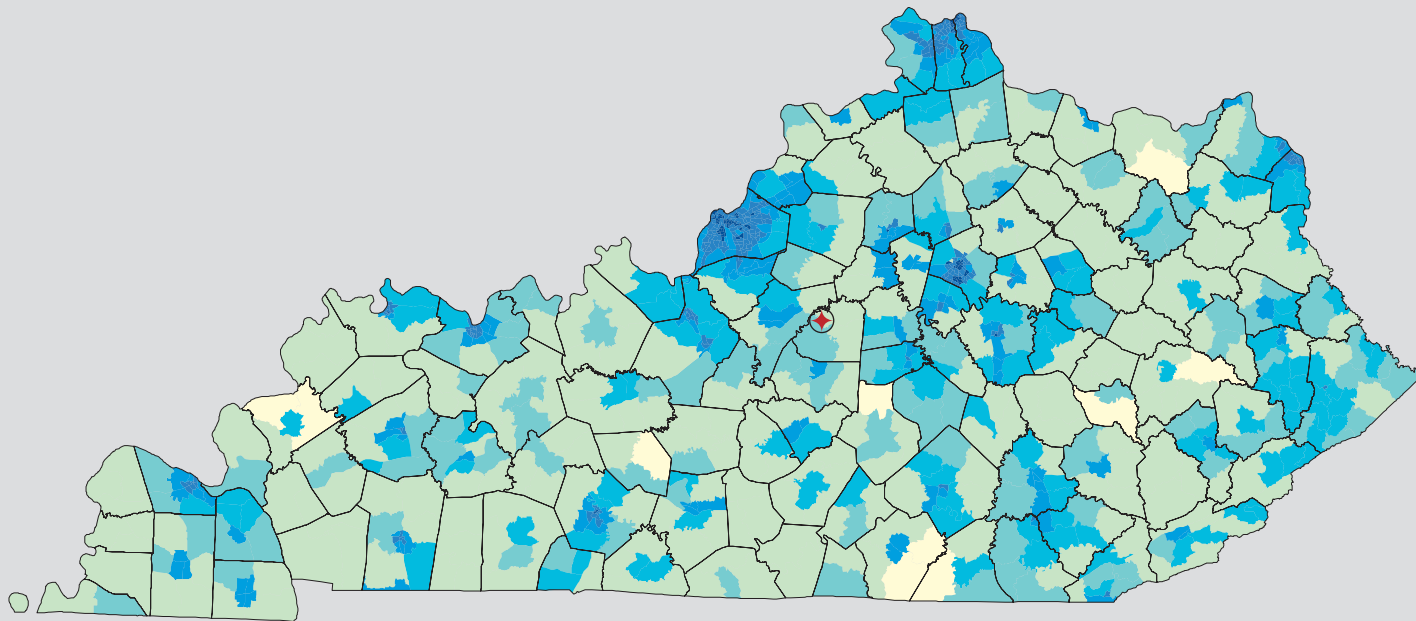

Census 2000: Kentucky Profile

Population Density by Census Tract

State Race* Breakdown

Hispanic or Latino (of any race) makes up **1.5%** of the state population.

Population by Sex and Age

Housing Tenure

Population Per Square Mile by Census Tract

U.S. CENSUS BUREAU

Helping You Make Informed Decisions • 1902-2002