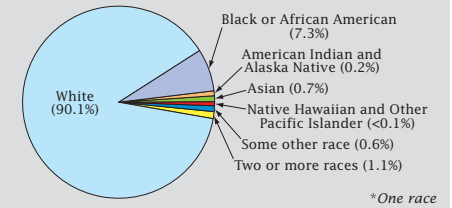

Census 2000: Kentucky Profile

Population Density by Census Tract

State Race* Breakdown

Hispanic or Latino (of any race) makes up **1.5%** of the state population.

Population by Sex and Age

Housing Tenure

Population Per Square Mile by Census Tract