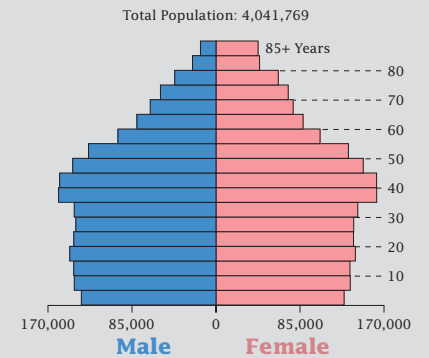

Census 2000: Kentucky Profile

Population Density by Census Tract

State Race* Breakdown

Hispanic or Latino (of any race) makes up **1.5%** of the state population.

Population by Sex and Age

Housing Tenure

Population Per Square Mile by Census Tract

U.S. CENSUS BUREAU

Helping You Make Informed Decisions • 1902-2002