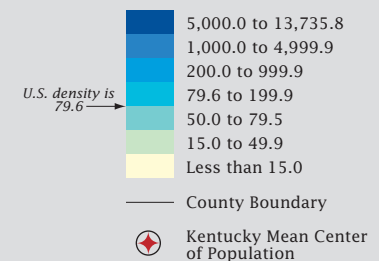

Census 2000: Kentucky Profile

Population Density by Census Tract

State Race* Breakdown

Hispanic or Latino (of any race) makes up **1.5%** of the state population.

Population by Sex and Age

Housing Tenure

Population Per Square Mile by Census Tract