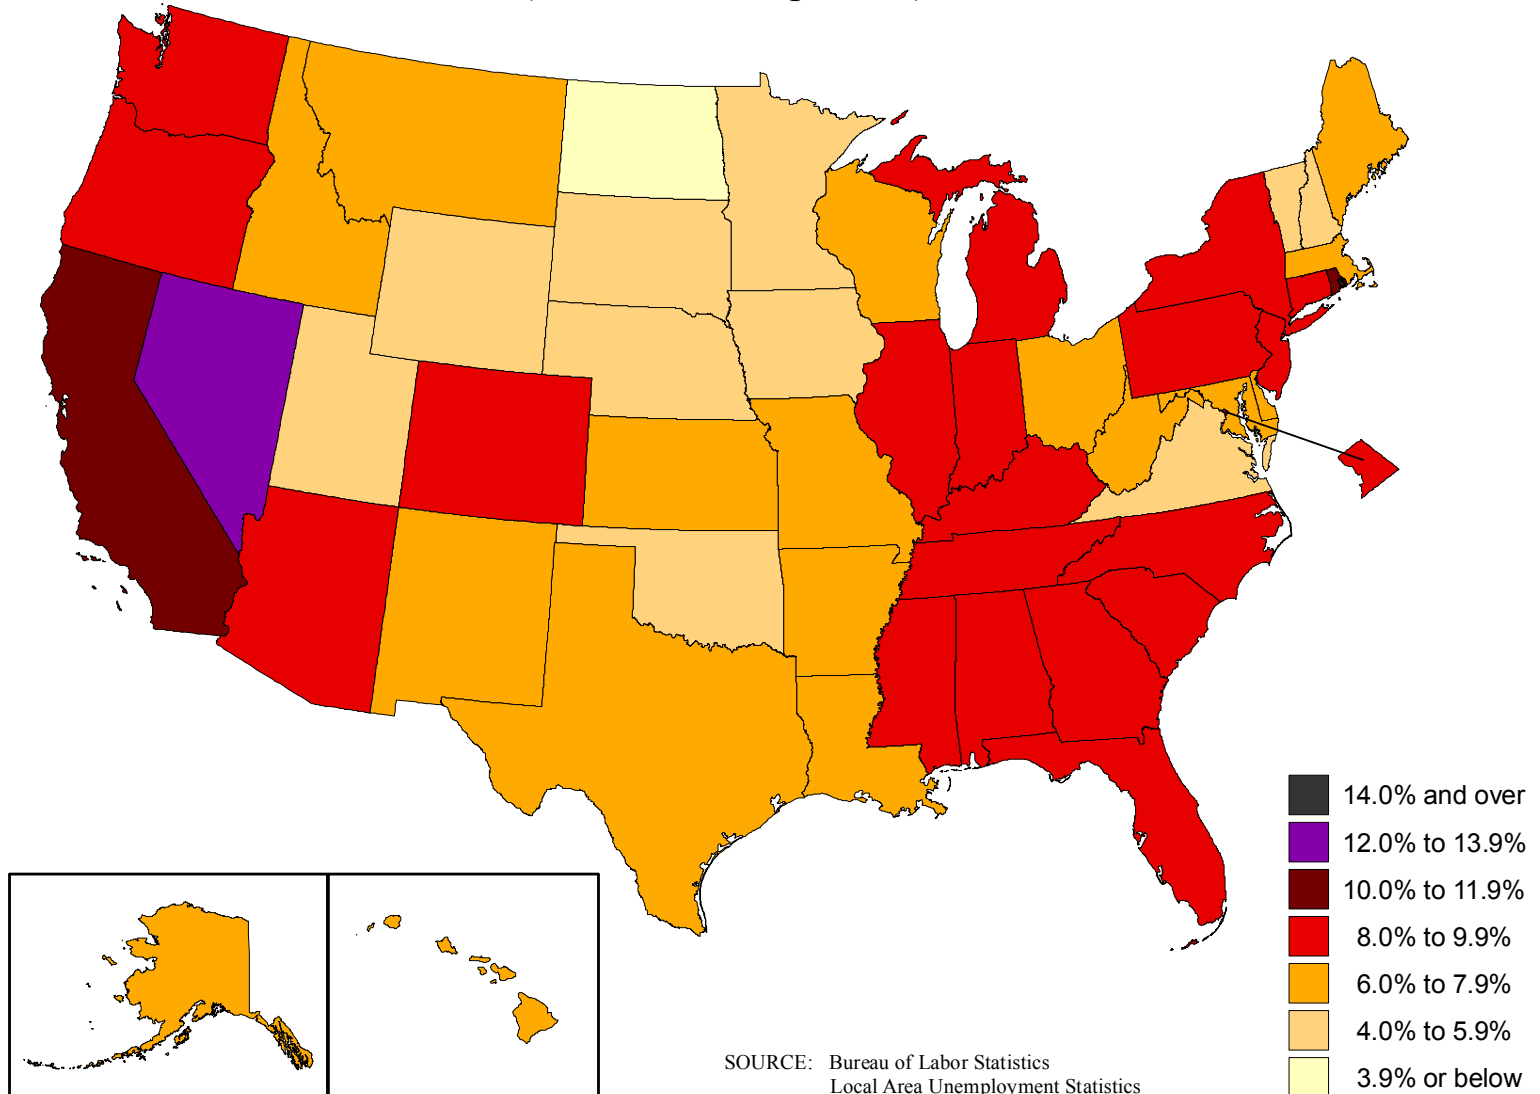

# Unemployment rates by state, seasonally adjusted, August 2012

(U.S. rate = 8.1 percent)

SOURCE: Bureau of Labor Statistics  
Local Area Unemployment Statistics