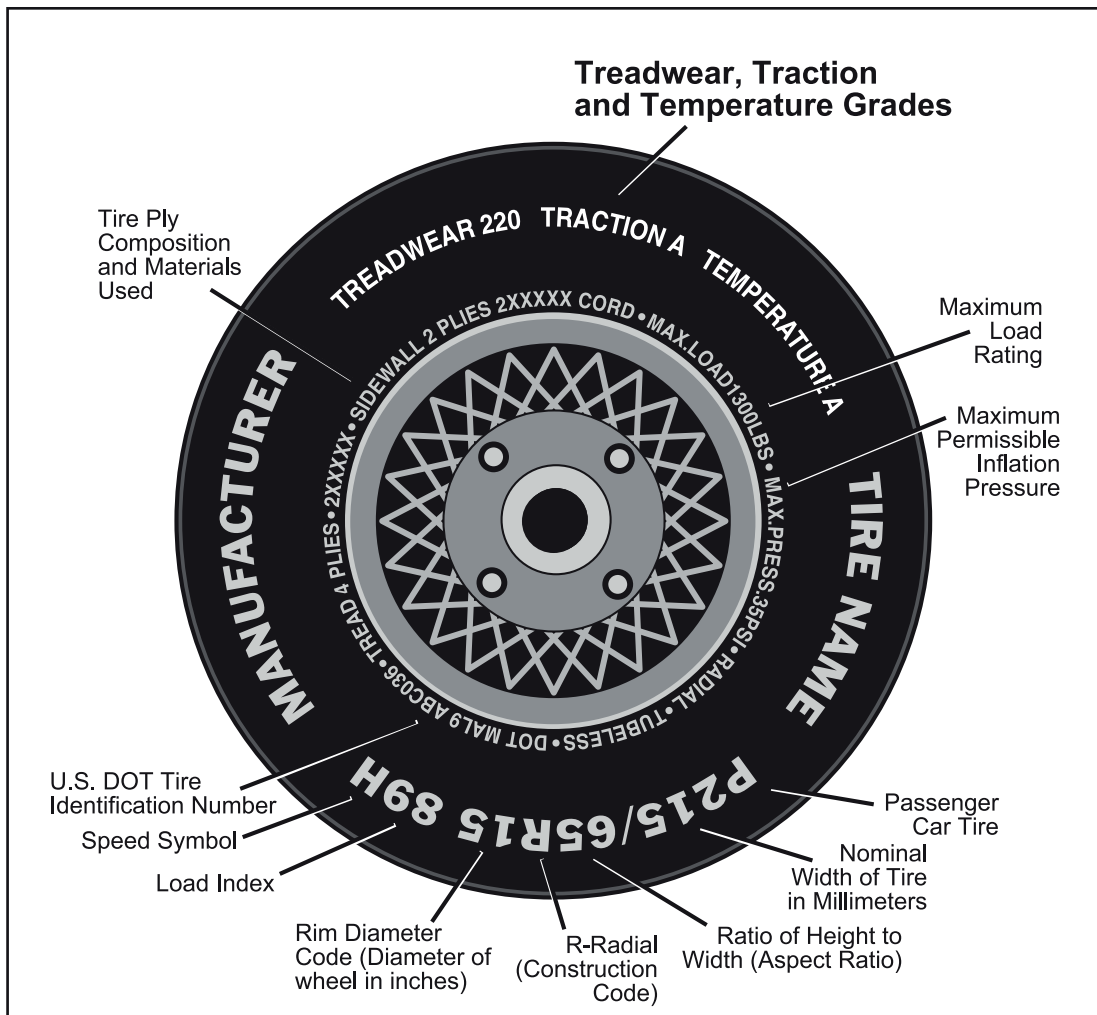

# Consumer Guide to Uniform Tire Quality Grading

Comparative grade designations for treadwear, traction and temperature for all passenger car tires, except deep tread, winter-type snow tires; space-saver or temporary use spares; or tires with normal rim diameters of 12 inches or less.