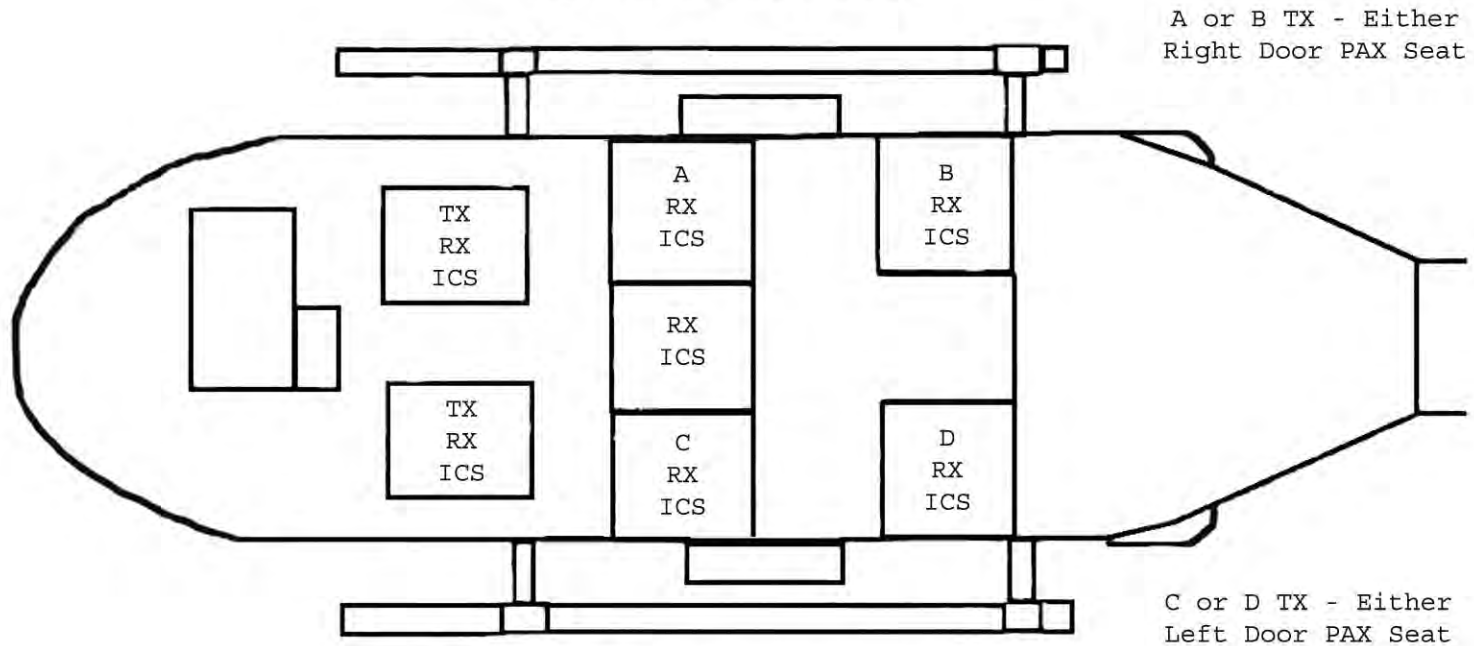

MD Helicopters MD600  
CWN Audio Requirements  
September 18, 2009

MD Helicopters MD600  
Forest Service Exclusive Use Audio Requirements  
September 18, 2009

A or B TX - Either  
Right Door PAX Seat

C or D TX - Either  
Left Door PAX Seat