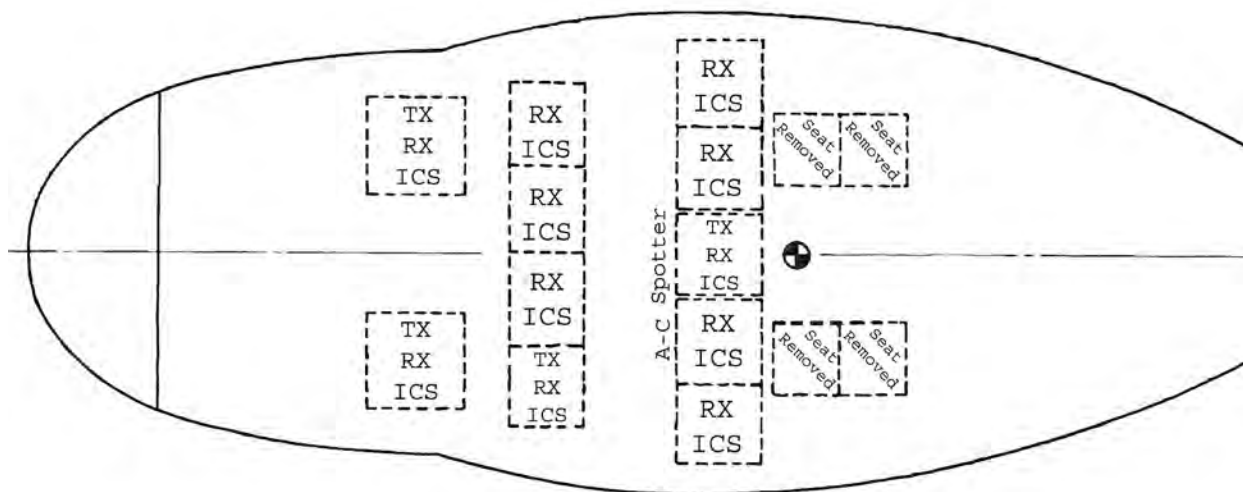

Bell B214
Forest Service Exclusive Use Audio
Requirements
October 7, 2009

A or B TX - Either Right Door PAX Seat

C or D TX - Either Left Door PAX Seat

- TX - Radio Transmit Capability
- RX - Radio Receive Capability
- ICS - Intercommunications Capability

Bell B214
Rappel Audio Requirements
October 8, 2009 Revised

TX - Radio Transmit Capability
RX - Radio Receive Capability
ICS - Intercommunications Capability
A-C - Aft Cabin Audio Control Location