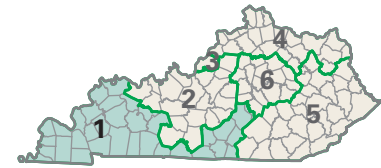

Congressional District 1

- 1** Congressional District
- Lyon County

Kentucky (6 Districts)