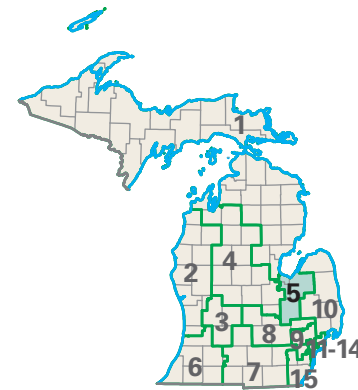

# Congressional District 5

**5** Congressional District  
*Tuscola* County

Michigan (15 Districts)