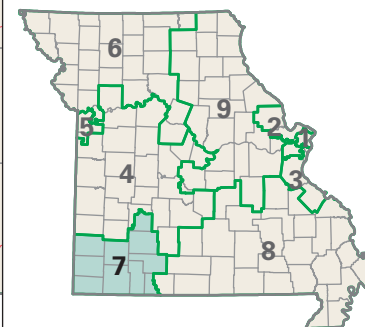

Congressional District 7

nationalatlas.gov

7 Congressional District

Stone County

Missouri (9 Districts)