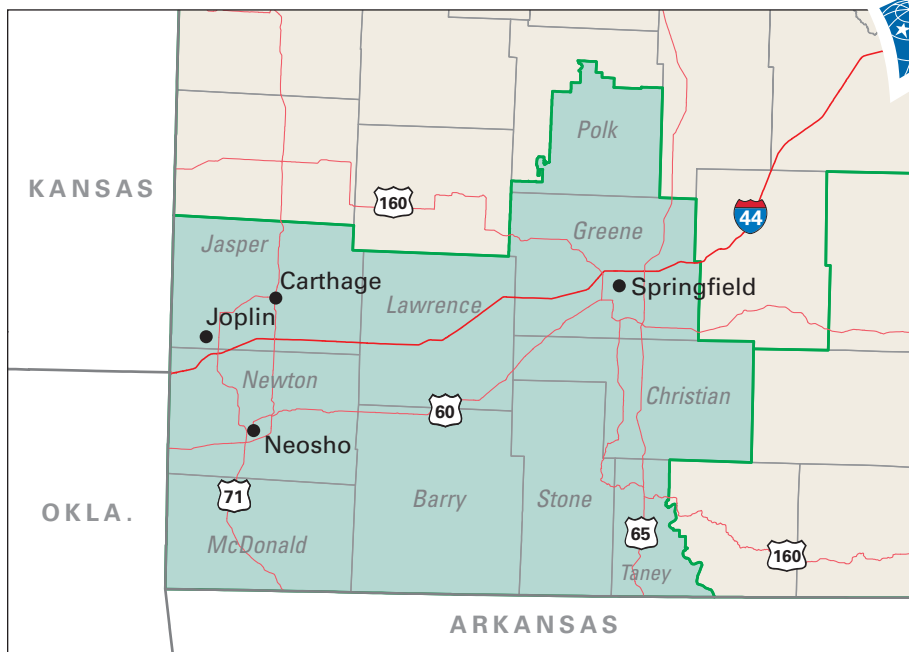

Congressional District 7

nationalatlas.gov

7 Congressional District

Stone County

Missouri (9 Districts)