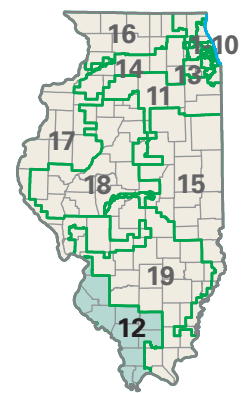

# Congressional District 12

**12** Congressional District  
*Randolph* County

*Illinois (19 Districts)*