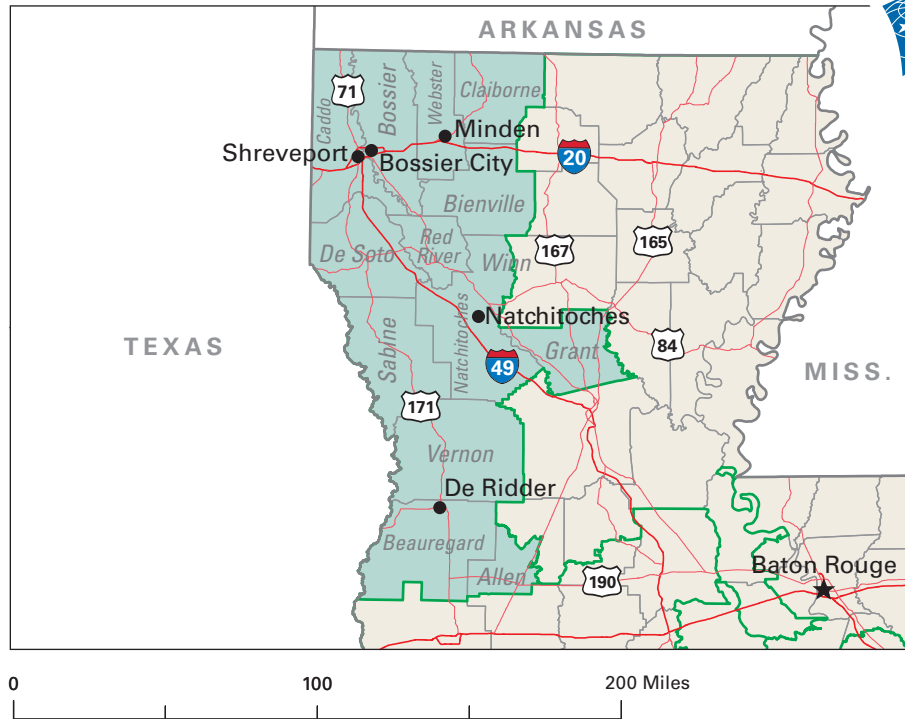

Congressional District 4

4 Congressional District

Sabine Parish

Louisiana (7 Districts)