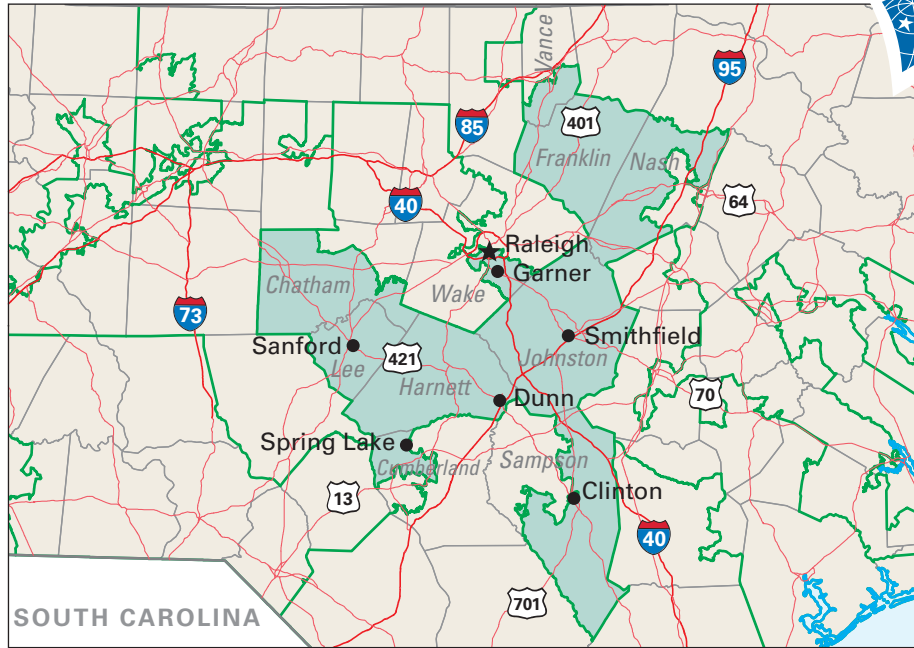

# Congressional District 2

- 2 Congressional District
- Lee County

North Carolina (13 Districts)