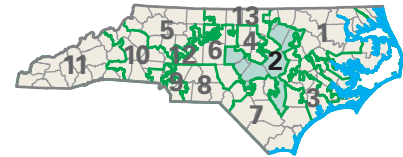

# Congressional District 2

- 2 Congressional District
- Lee County

North Carolina (13 Districts)