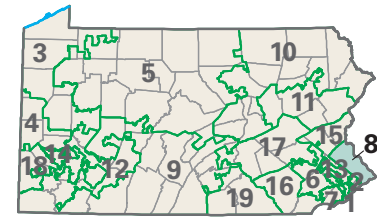

Congressional District 8

8 Congressional District
Bucks County

Pennsylvania (19 Districts)