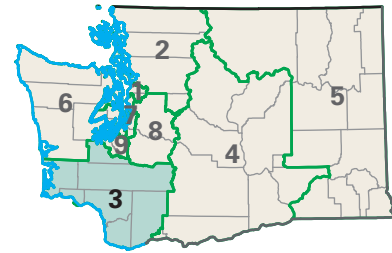

Congressional District 3

3 Congressional District
Lewis County

Washington (9 Districts)