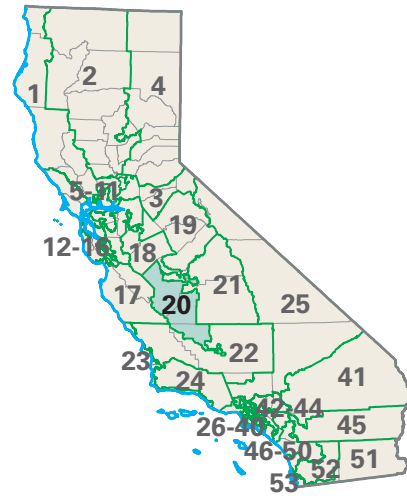

Congressional District 20

20 Congressional District
Kings County

California (53 Districts)