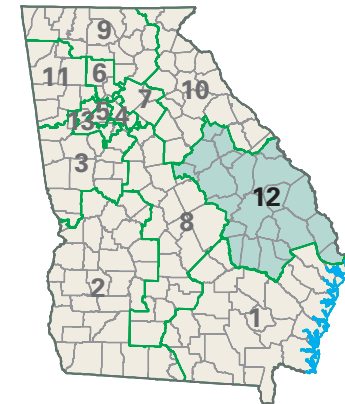

# Congressional District 12

**12** Congressional District  
Chatham County

Georgia (13 Districts)