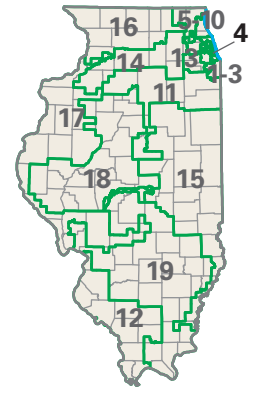

# Congressional District 4

**4** Congressional District  
Cook County

*Illinois*  
*(19 Districts)*