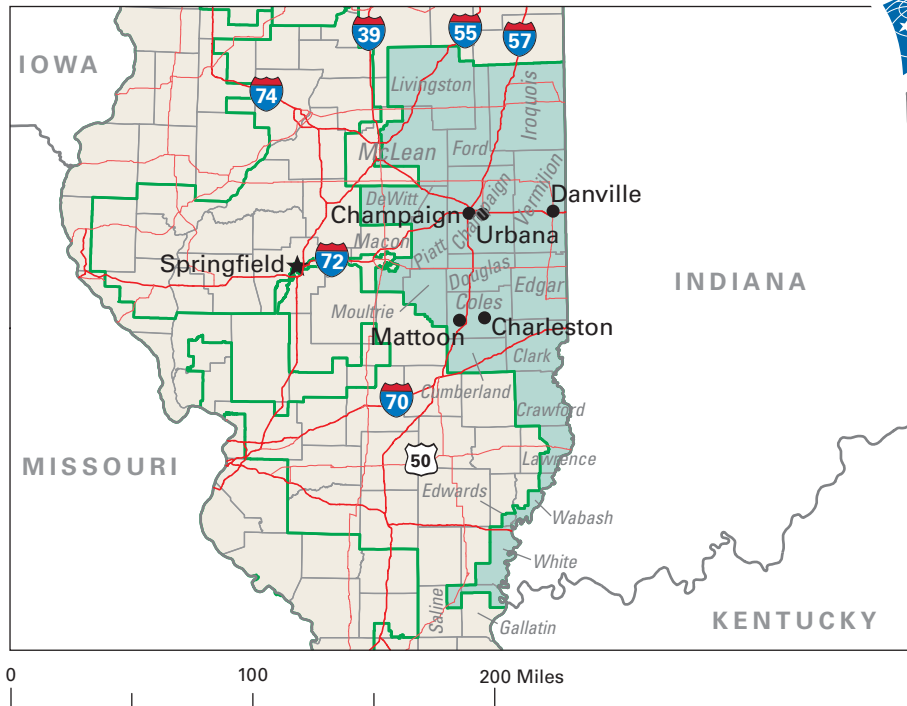

Congressional District 15

15 Congressional District
Douglas County

Illinois (19 Districts)