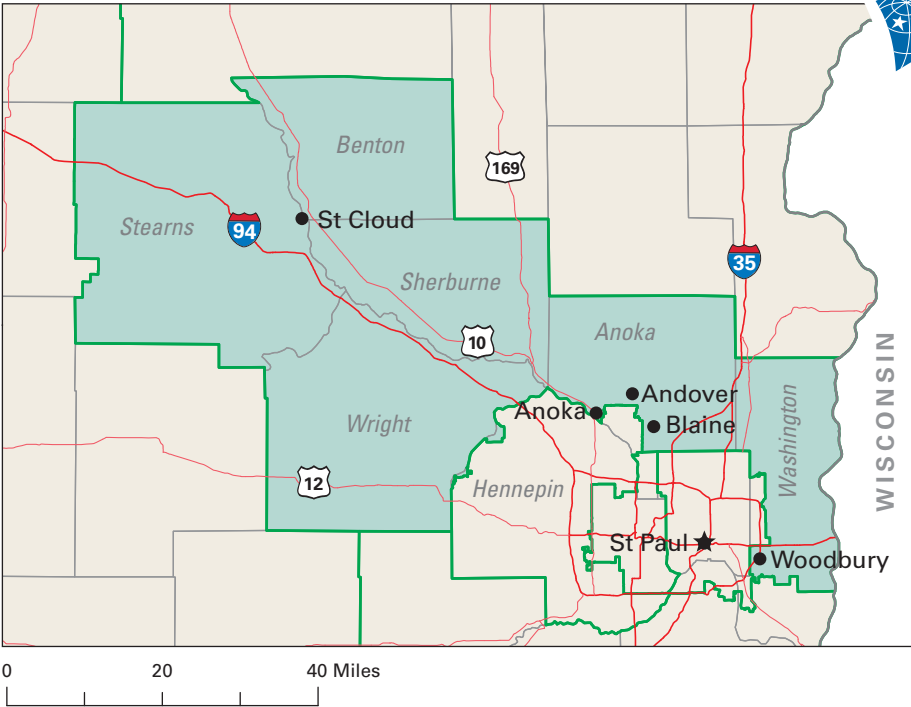

# Congressional District 6

**6** Congressional District  
*Wright* County

Minnesota (8 Districts)