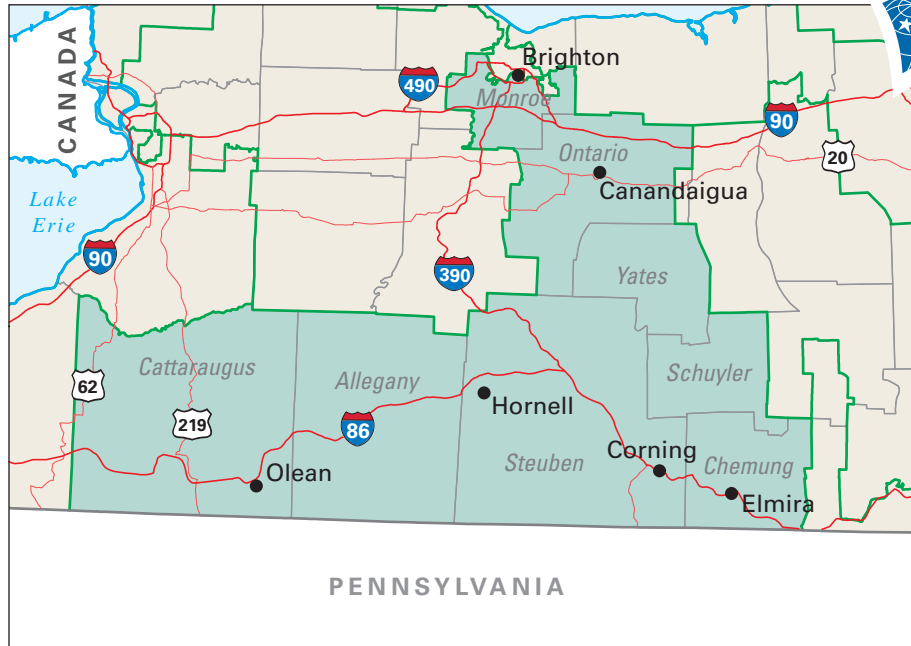

Congressional District 29

nationalatlas.gov™

29 Congressional District
Yates County

New York (29 Districts)