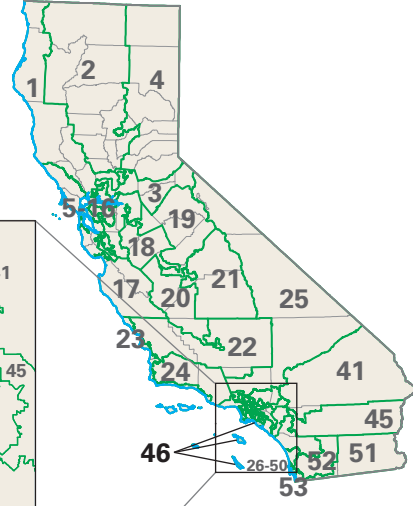

Congressional District 46

nationalatlas.gov™

46 Congressional District
Orange County

California
(53 Districts)