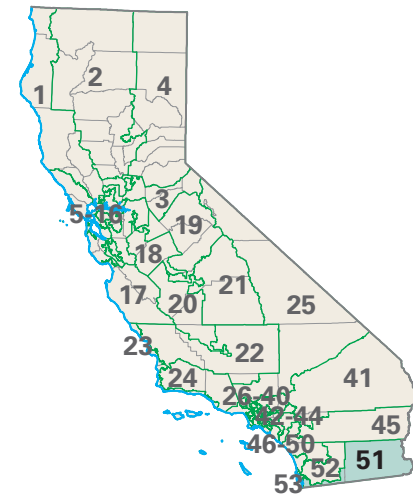

Congressional District 51

51 Congressional District

Imperial County

California (53 Districts)