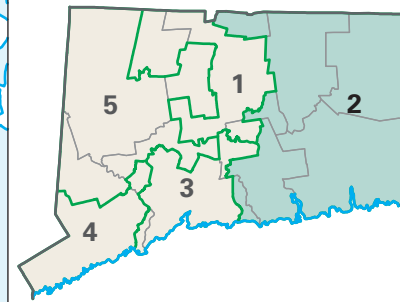

Congressional District 2

2 Congressional District
Tolland County

Connecticut (5 Districts)