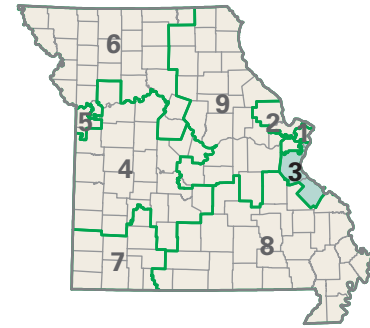

Congressional District 3

3 Congressional District
Jefferson County

Missouri (9 Districts)