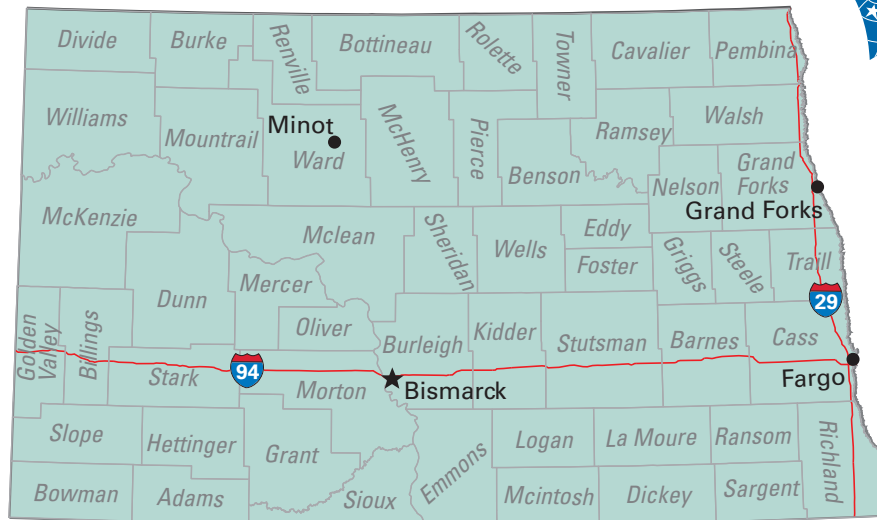

Congressional District: At large

 Congressional District
Burleigh County

0 60 120 Miles

North Dakota (1 District)