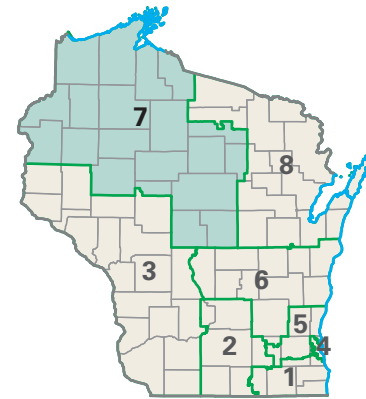

# Congressional District 7

**7** Congressional District  
Price County

Wisconsin (8 Districts)