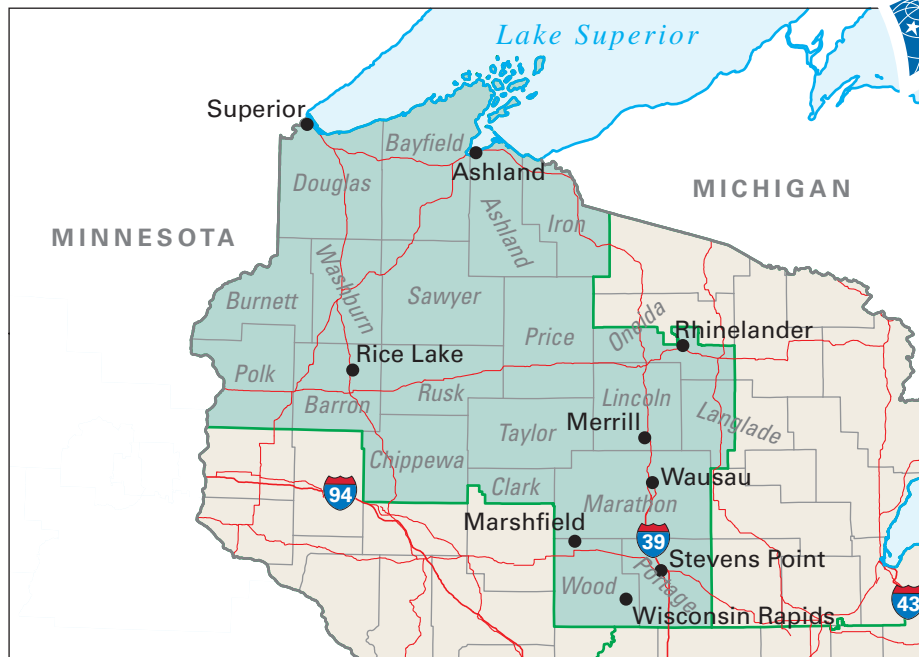

# Congressional District 7

**7** Congressional District  
Price County

Wisconsin (8 Districts)