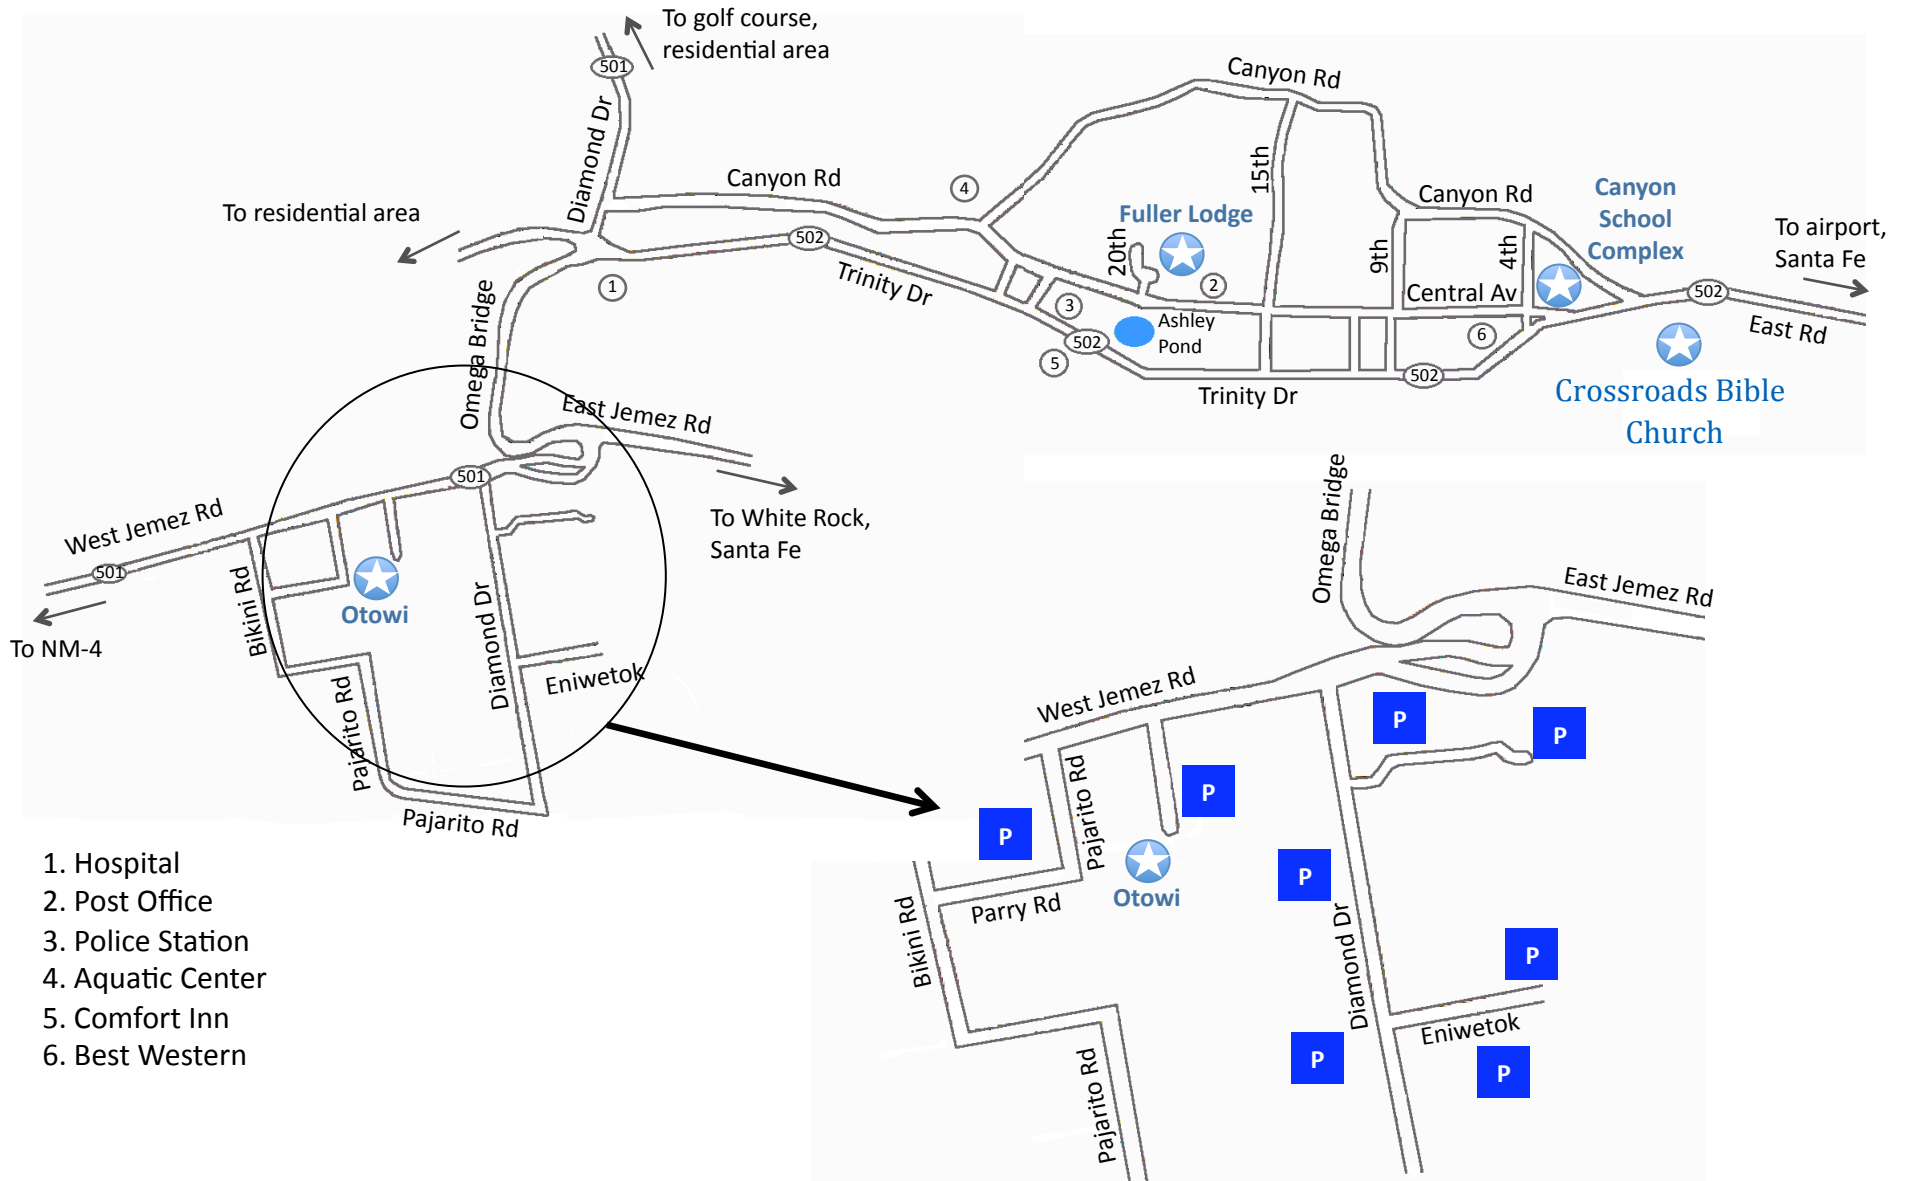

From Los Alamos:

Take Trinity Dr past the Smith's and Best Western. Crossroads Facilities will be on your right just after the intersection with Canyon Rd, across from Ridgeview Veterinary.

By bus (from TA-3):

Atomic City Transit has two routes with a bus stop less than 5 minutes from Crossroads Facilities. The ride lasts about 10 minutes.

Route 1: departs TA-3 transit center every 20 minutes starting at 5:48am (<http://www.losalamosnm.us/transit/Documents/Route1.pdf>).

Route 2: departs TA-3 transit center every hour starting at 6:27am and at 6:07am, 7:07am and 8:07am (<http://www.losalamosnm.us/transit/Documents/Route2.pdf>).

Los Alamos Postdoc Career Fair – Location of Facilities

1. Hospital
2. Post Office
3. Police Station
4. Aquatic Center
5. Comfort Inn
6. Best Western