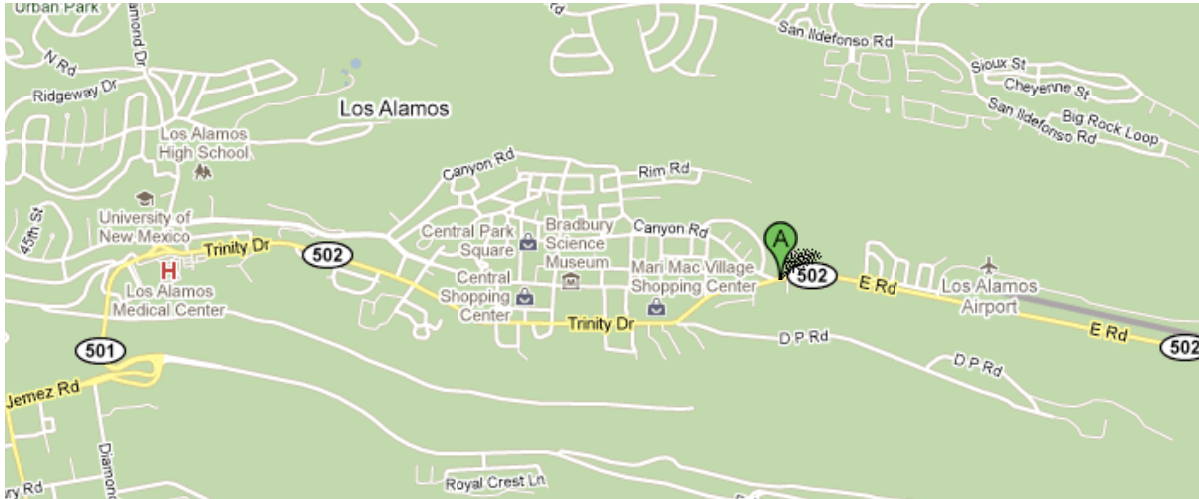

Directions to Crossroads Bible Church

97 East Rd
Los Alamos, NM 87544

From Santa Fe:

Past the airport, Crossroads Facilities will be on your left after the fire station and across from Ridgeview veterinary.

From Los Alamos:

Take Trinity Dr past the Smith's and Best Western. Crossroads Facilities will be on your right just after the intersection with Canyon Rd, across from Ridgeview Veterinary.

By bus (from TA-3):

Atomic City Transit has two routes with a bus stop less than 5 minutes from Crossroads Facilities. The ride lasts about 10 minutes.

Route 1: departs TA-3 transit center every 20 minutes starting at 5:48am (<http://www.losalamosnm.us/transit/Documents/Route1.pdf>).

Route 2: departs TA-3 transit center every hour starting at 6:27am and at 6:07am, 7:07am and 8:07am (<http://www.losalamosnm.us/transit/Documents/Route2.pdf>).