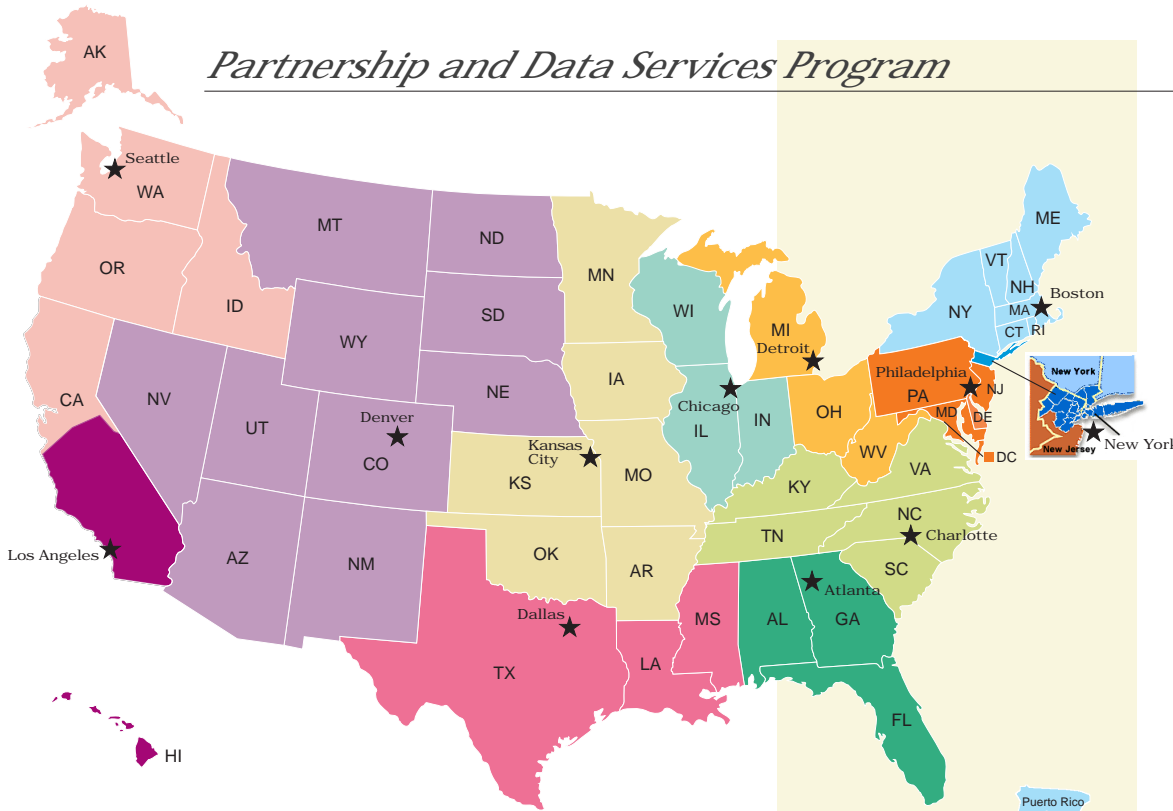

U.S. Census Bureau Regional Offices

A UFW '201%

Partnership and Data Services Program

FLDPDS/A Ud-&

Phone Numbers for the Partnership and Data Services Program

FOR YOUR DATA NEEDS

Atlanta
404-730-3833

Boston
617-(8)-() 10

Charlotte
704-(8)-*(' \$

Chicago
630-288-92\$0

Dallas
214-&)' -((8%''

Denver
720-(+)-' *+\$

Detroit
313-259-1875

Kansas City
913-551-6711

Los Angeles
818-267-17&)

New York
212-), (-3((0

BOSTON - www.census.gov/boston
Connecticut, Maine, Massachusetts, New Hampshire,
New York (all counties except those covered by the
NY Regional Office listed under the state of NY),
Puerto Rico, Rhode Island, Vermont

DENVER - www.census.gov/denver
Arizona, Colorado, Montana, Nebraska, Nevada,
New Mexico, North Dakota, South Dakota, Utah,
Wyoming

DETROIT - www.census.gov/detroit
Michigan, Ohio, West Virginia

KANSAS CITY - www.census.gov/kansascity
Arkansas, Iowa, Kansas, Minnesota, Missouri,
Oklahoma