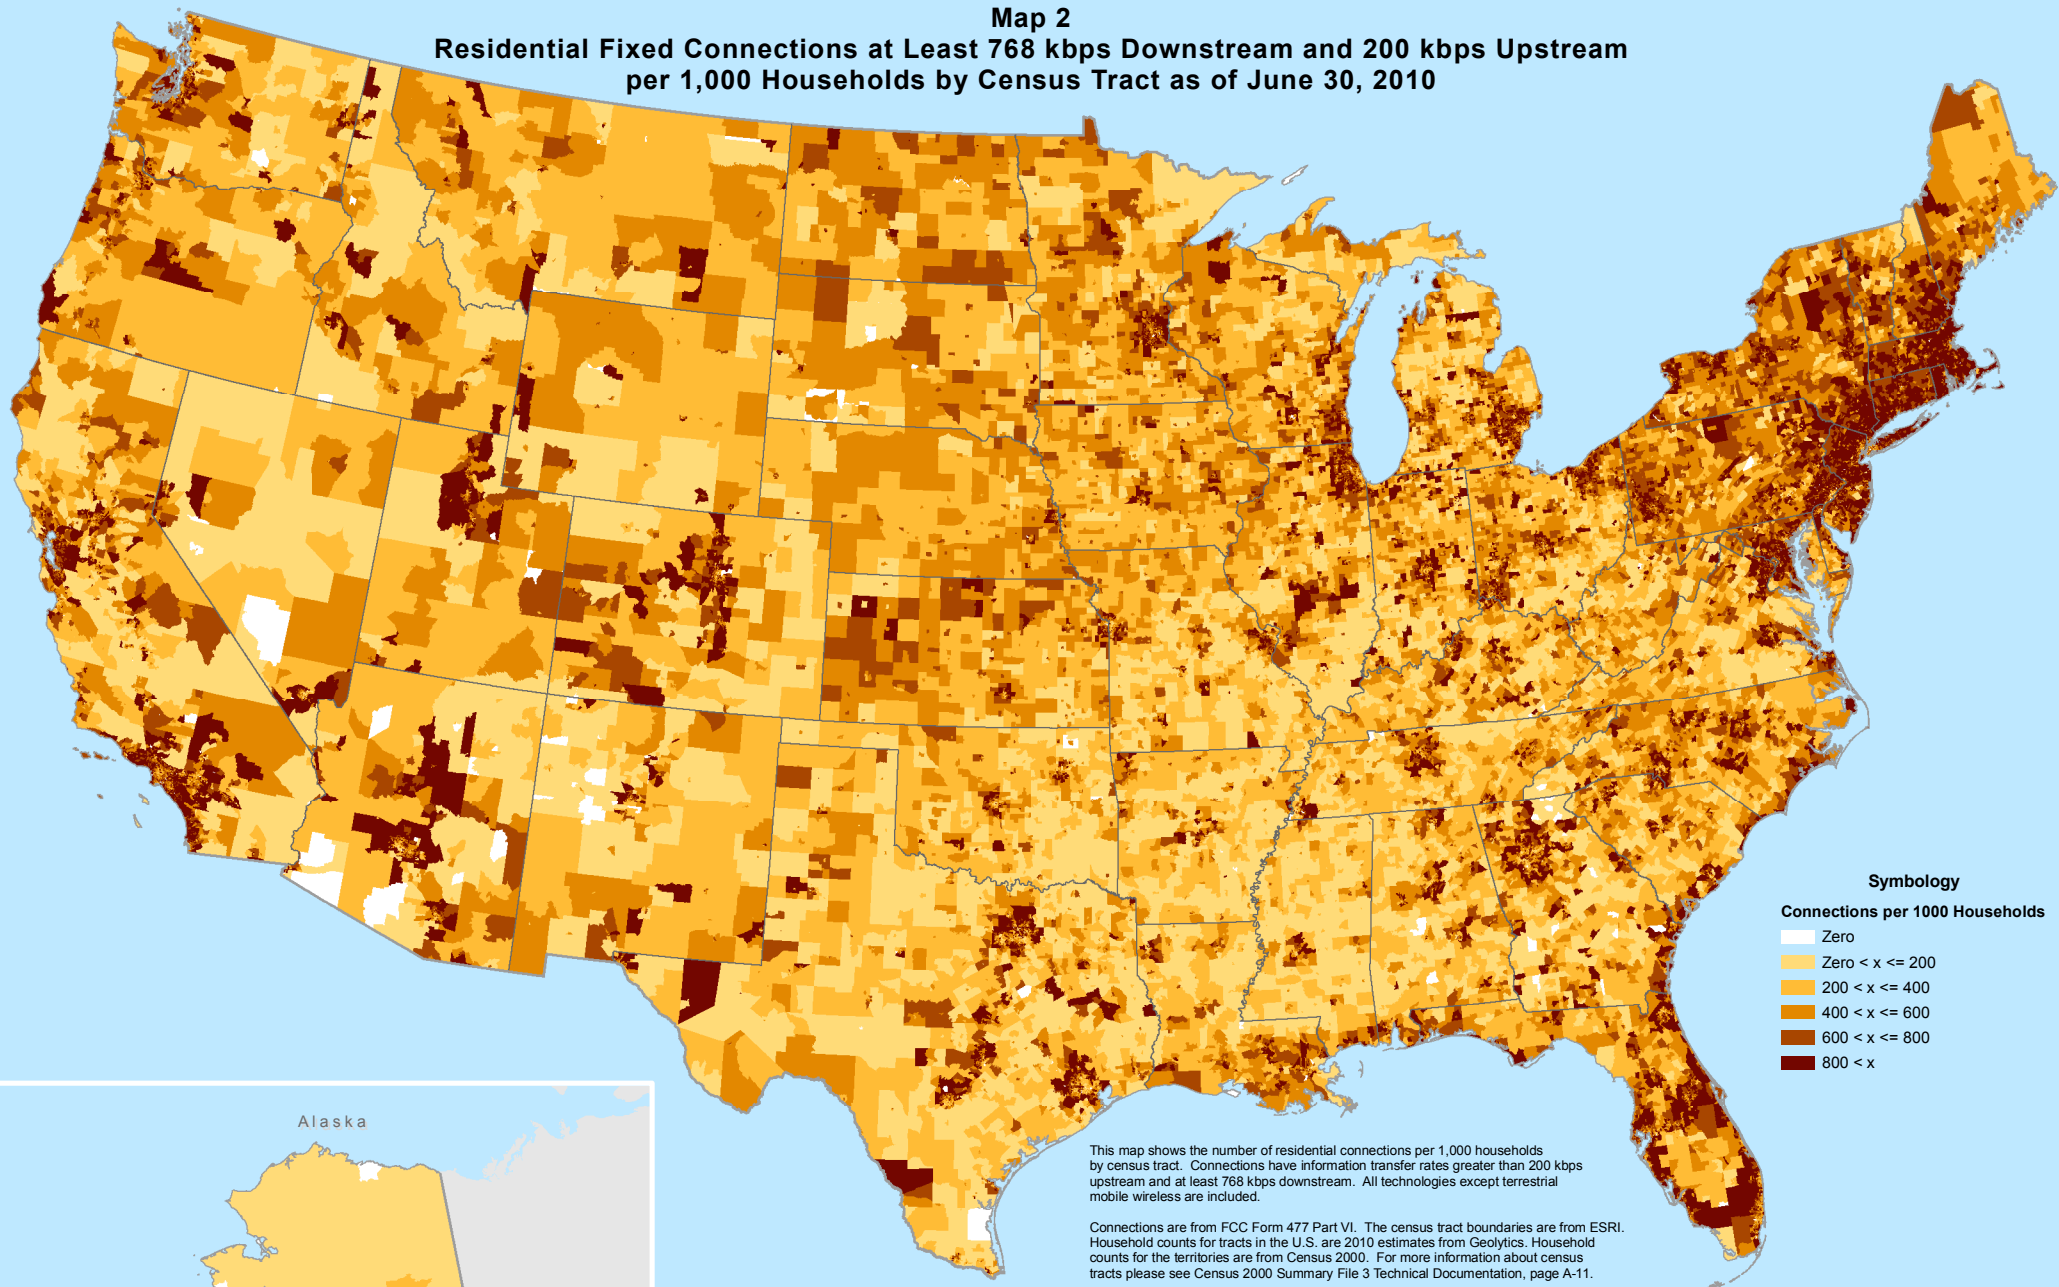

Map 1
Residential Fixed Connections over 200 kbps in at Least One Direction per 1,000 Households
by Census Tract as of June 30, 2010

This map shows the number of residential connections per 1,000 households by census tract. Connections have information transfer rates greater than 200 kbps in at least one direction and include all technologies except terrestrial mobile wireless.

Connections data are from FCC Form 477 Part VI. The census tract boundaries are from ESRI. Household counts for tracts in the U.S. are 2010 estimates from Geolytics. Household counts for the territories are from Census 2000. For more information about census tracts please see Census 2000 Summary File 3 Technical Documentation, page A-11.

Alaska

Puerto Rico

Hawaii

Map 2
Residential Fixed Connections at Least 768 kbps Downstream and 200 kbps Upstream
per 1,000 Households by Census Tract as of June 30, 2010

This map shows the number of residential connections per 1,000 households by census tract. Connections have information transfer rates greater than 200 kbps upstream and at least 768 kbps downstream. All technologies except terrestrial mobile wireless are included.

Alaska

Puerto Rico

Hawaii

Map 3
Providers of Fixed Connections over 200 kbps in at Least One Direction
by Census Tract as of June 30, 2010

Map 4
Providers of Residential Fixed Connections over 200 kbps in at Least One Direction
by Census Tract as of June 30, 2010