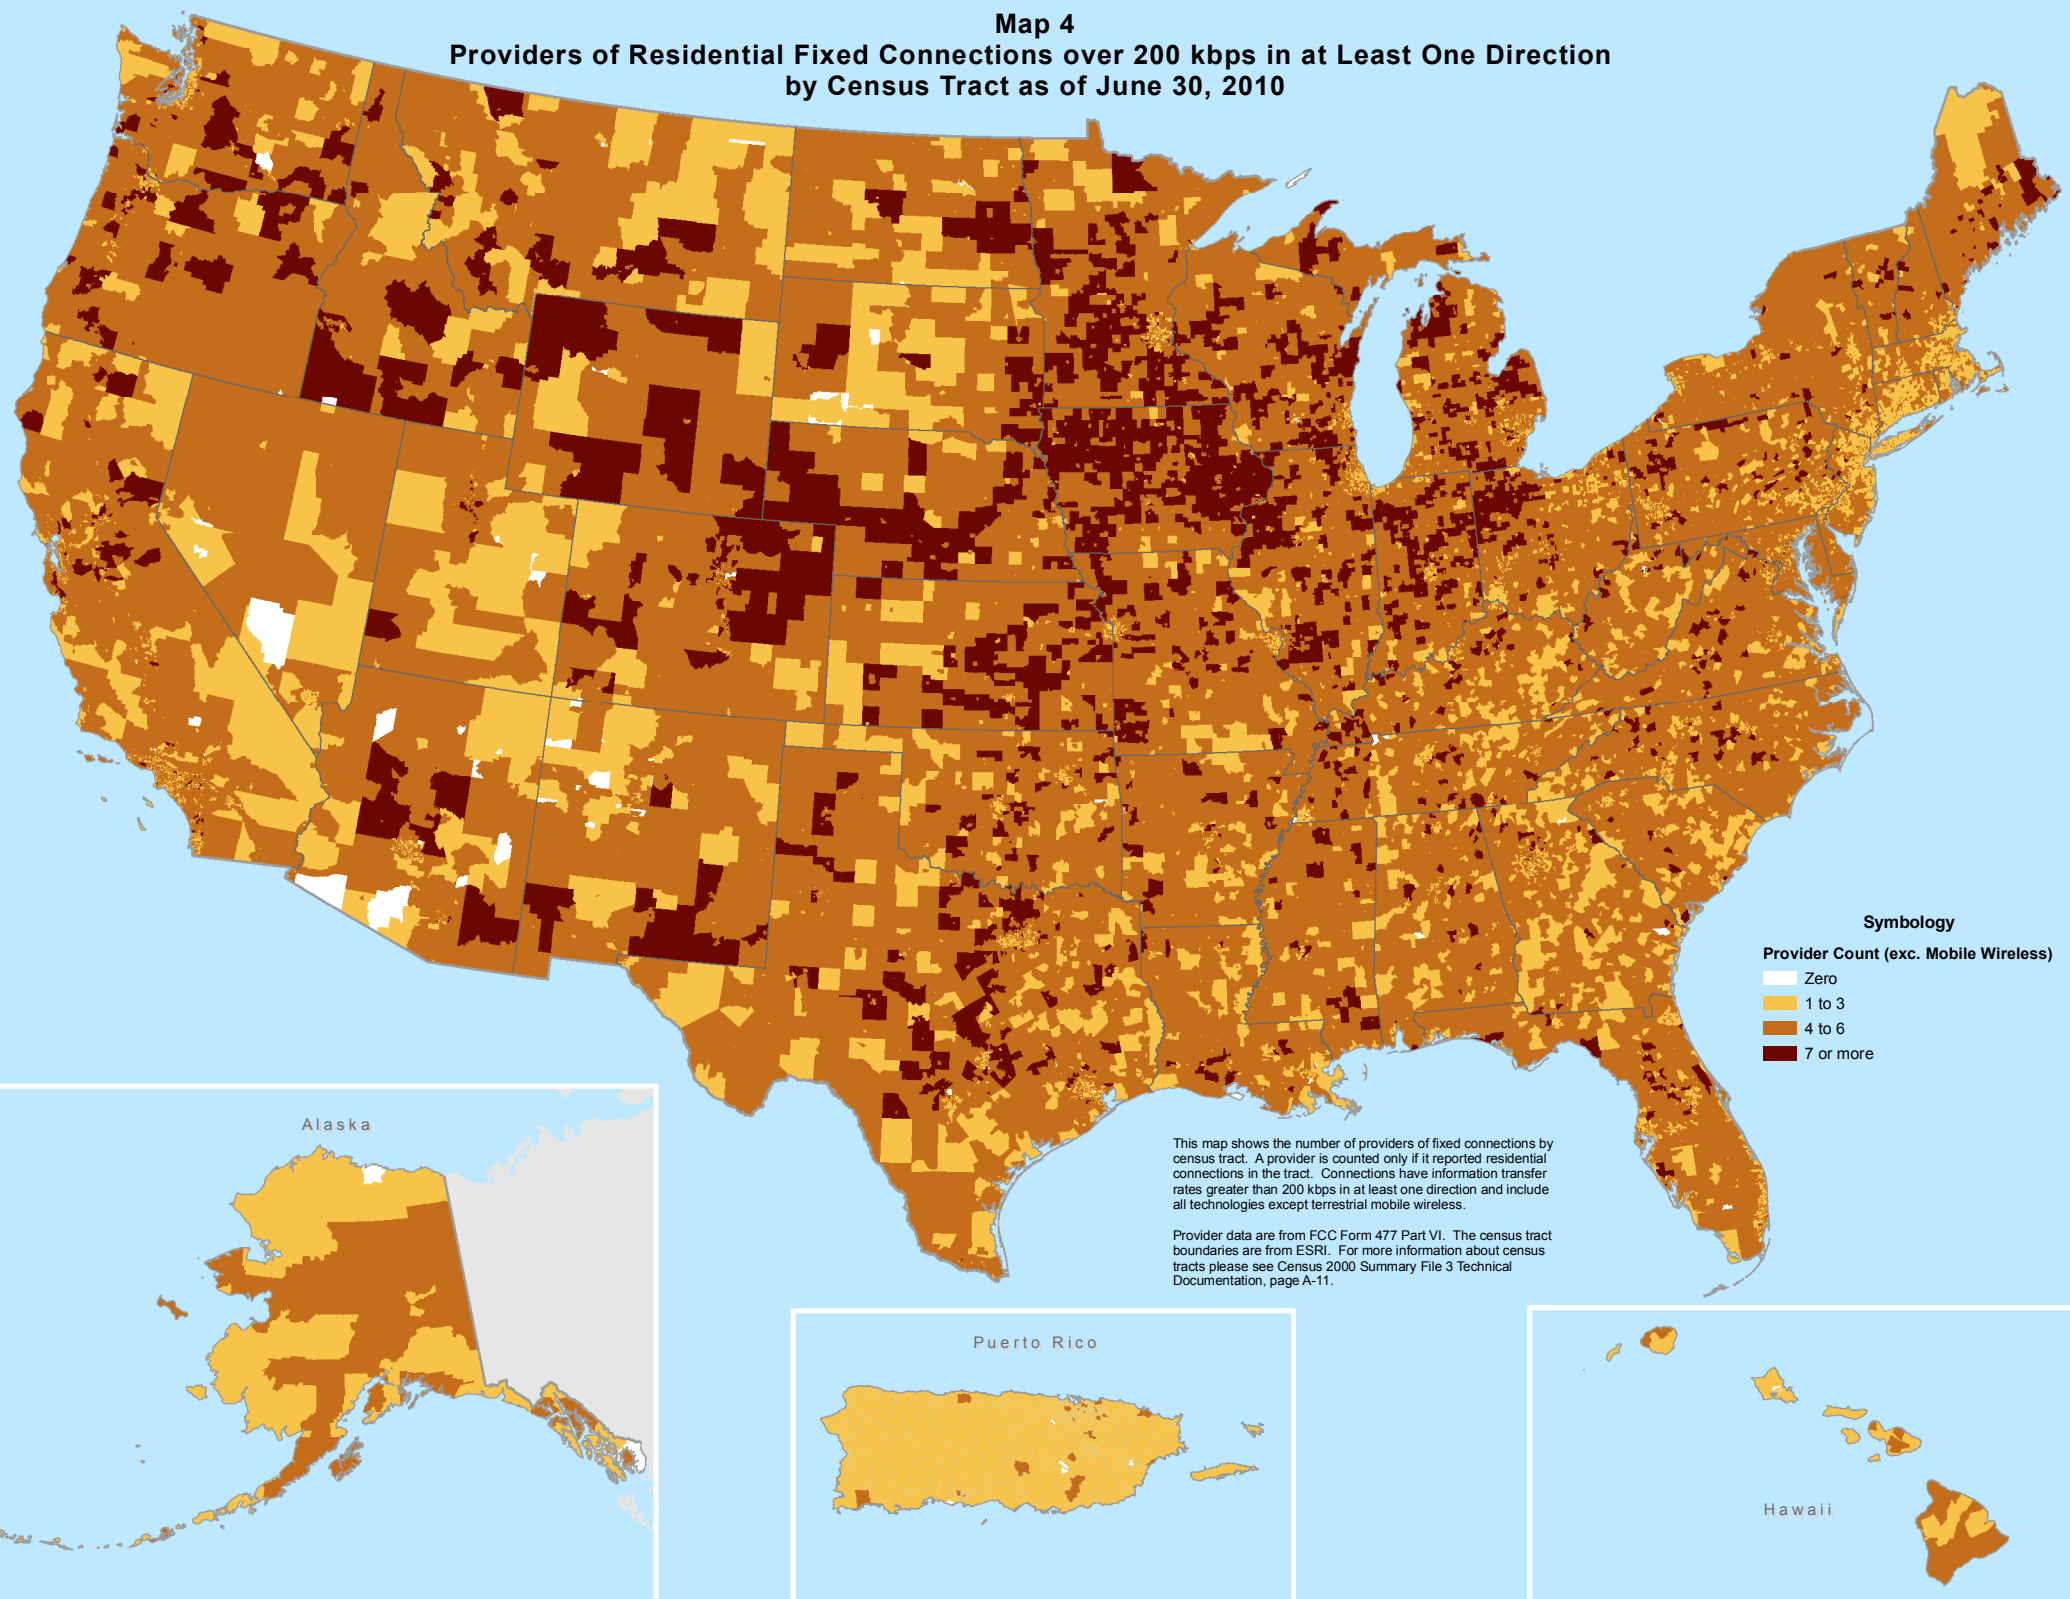

Map 4
Providers of Residential Fixed Connections over 200 kbps in at Least One Direction
by Census Tract as of June 30, 2010

Provider data are from FCC Form 477 Part VI. The census tract boundaries are from ESRI. For more information about census tracts please see Census 2000 Summary File 3 Technical Documentation, page A-11.