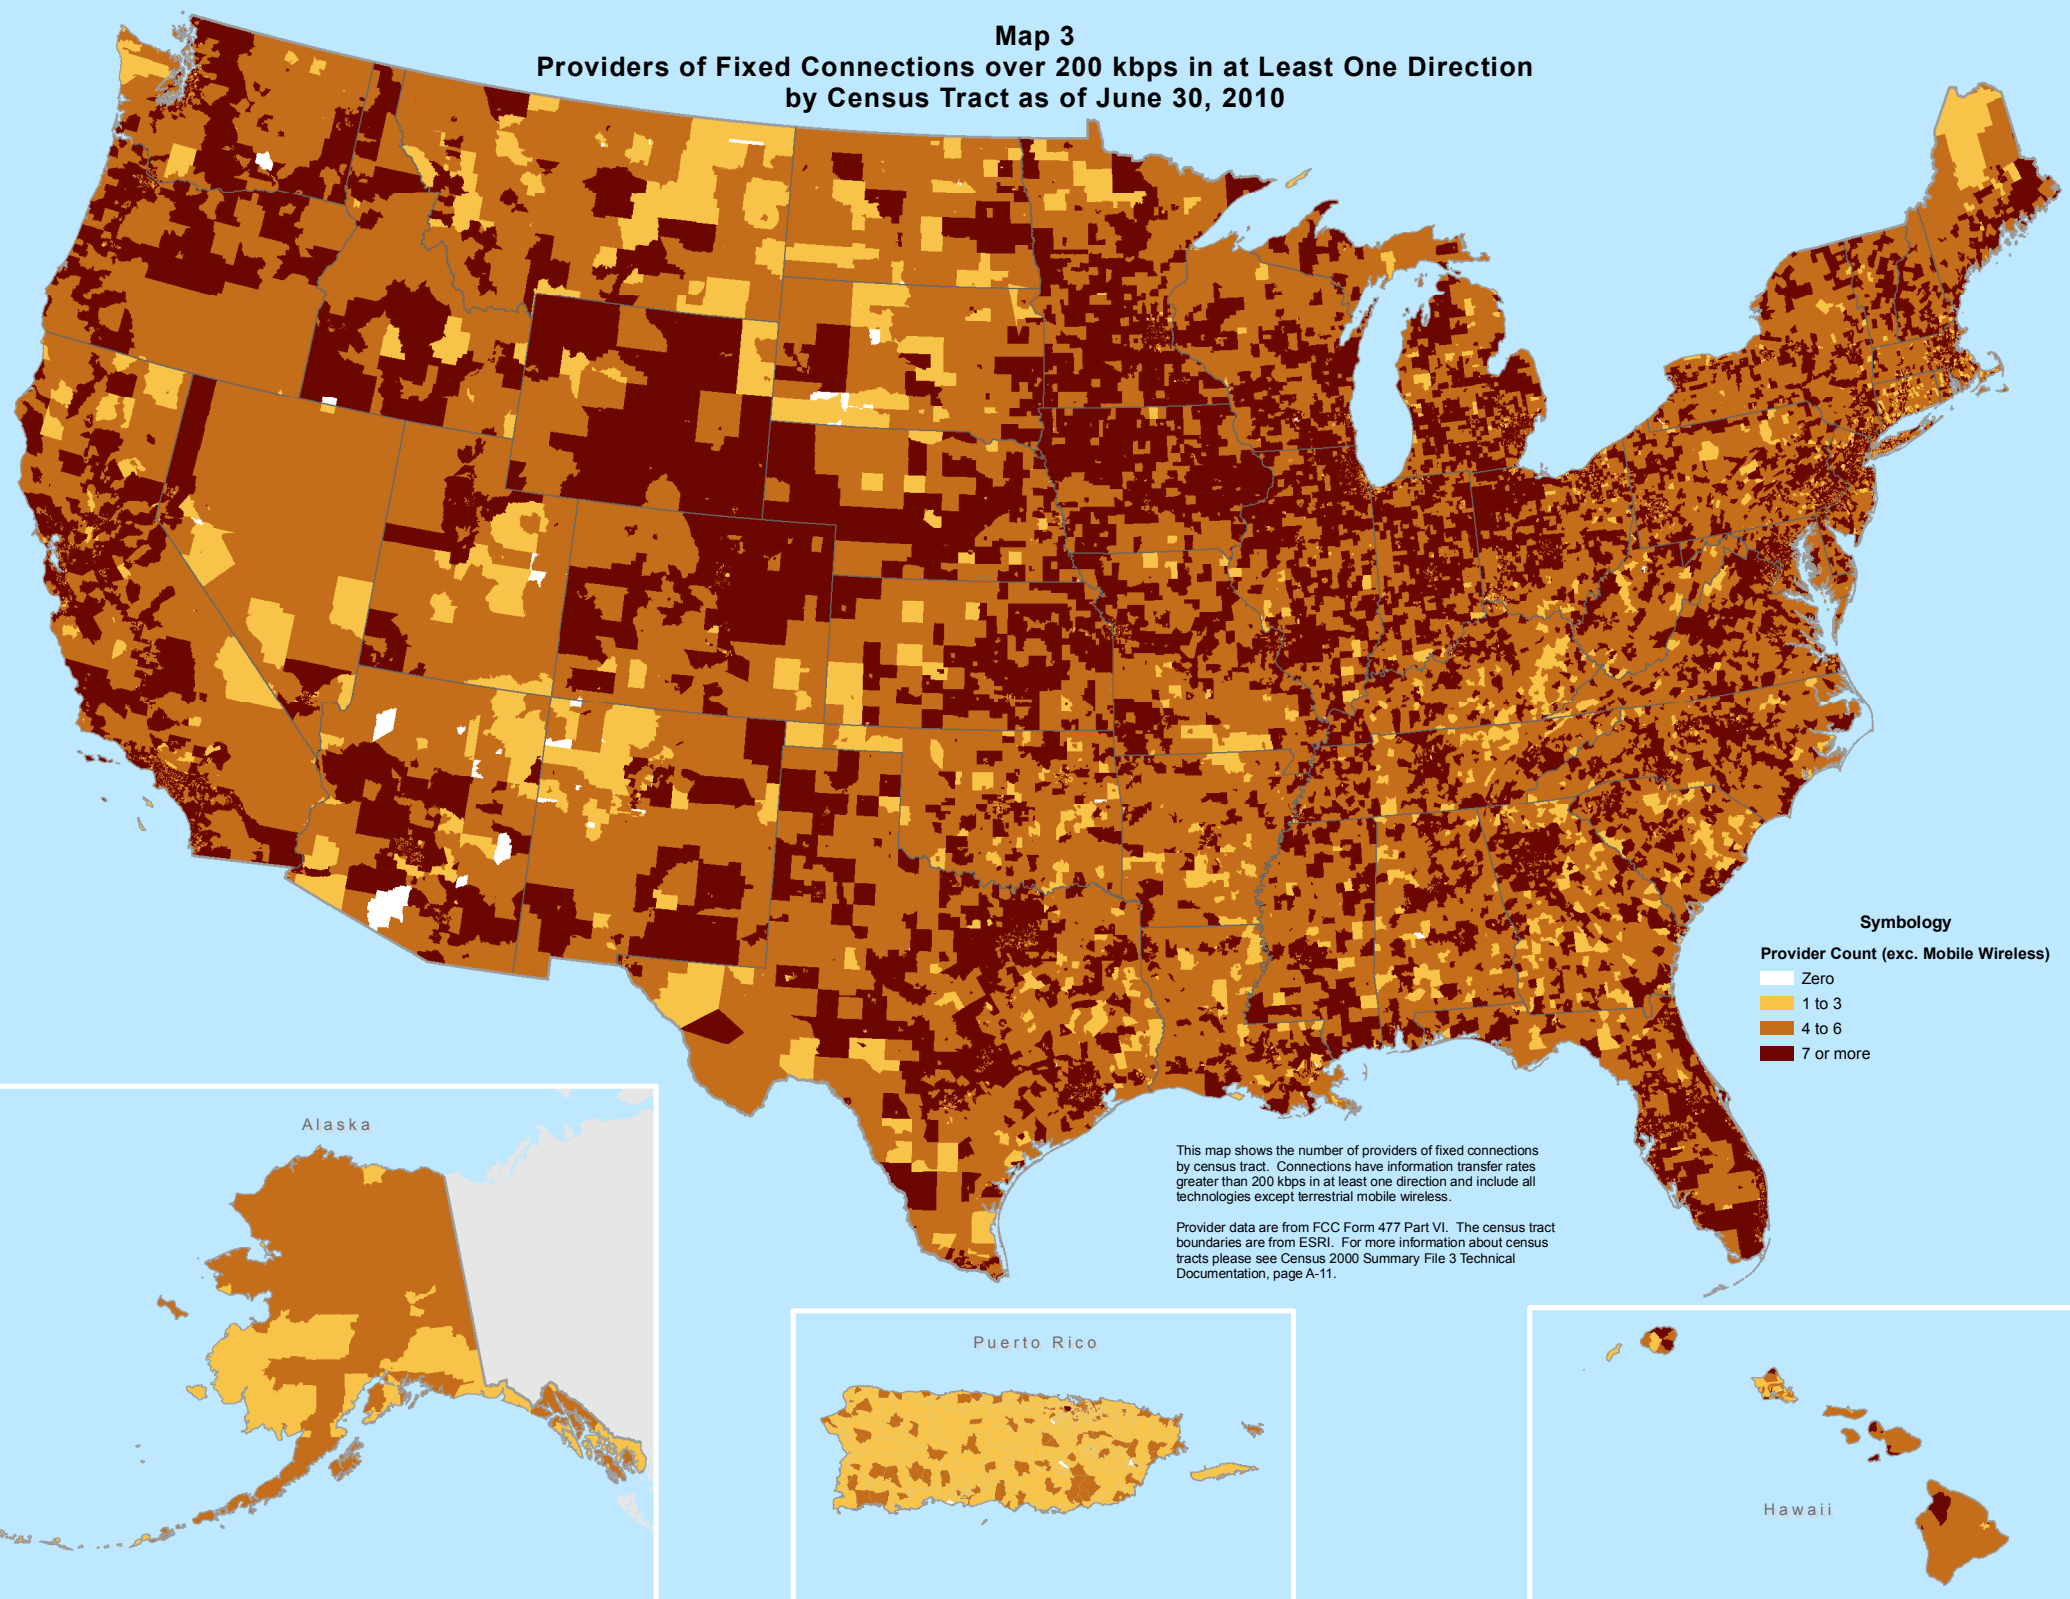

Map 3
Providers of Fixed Connections over 200 kbps in at Least One Direction
by Census Tract as of June 30, 2010