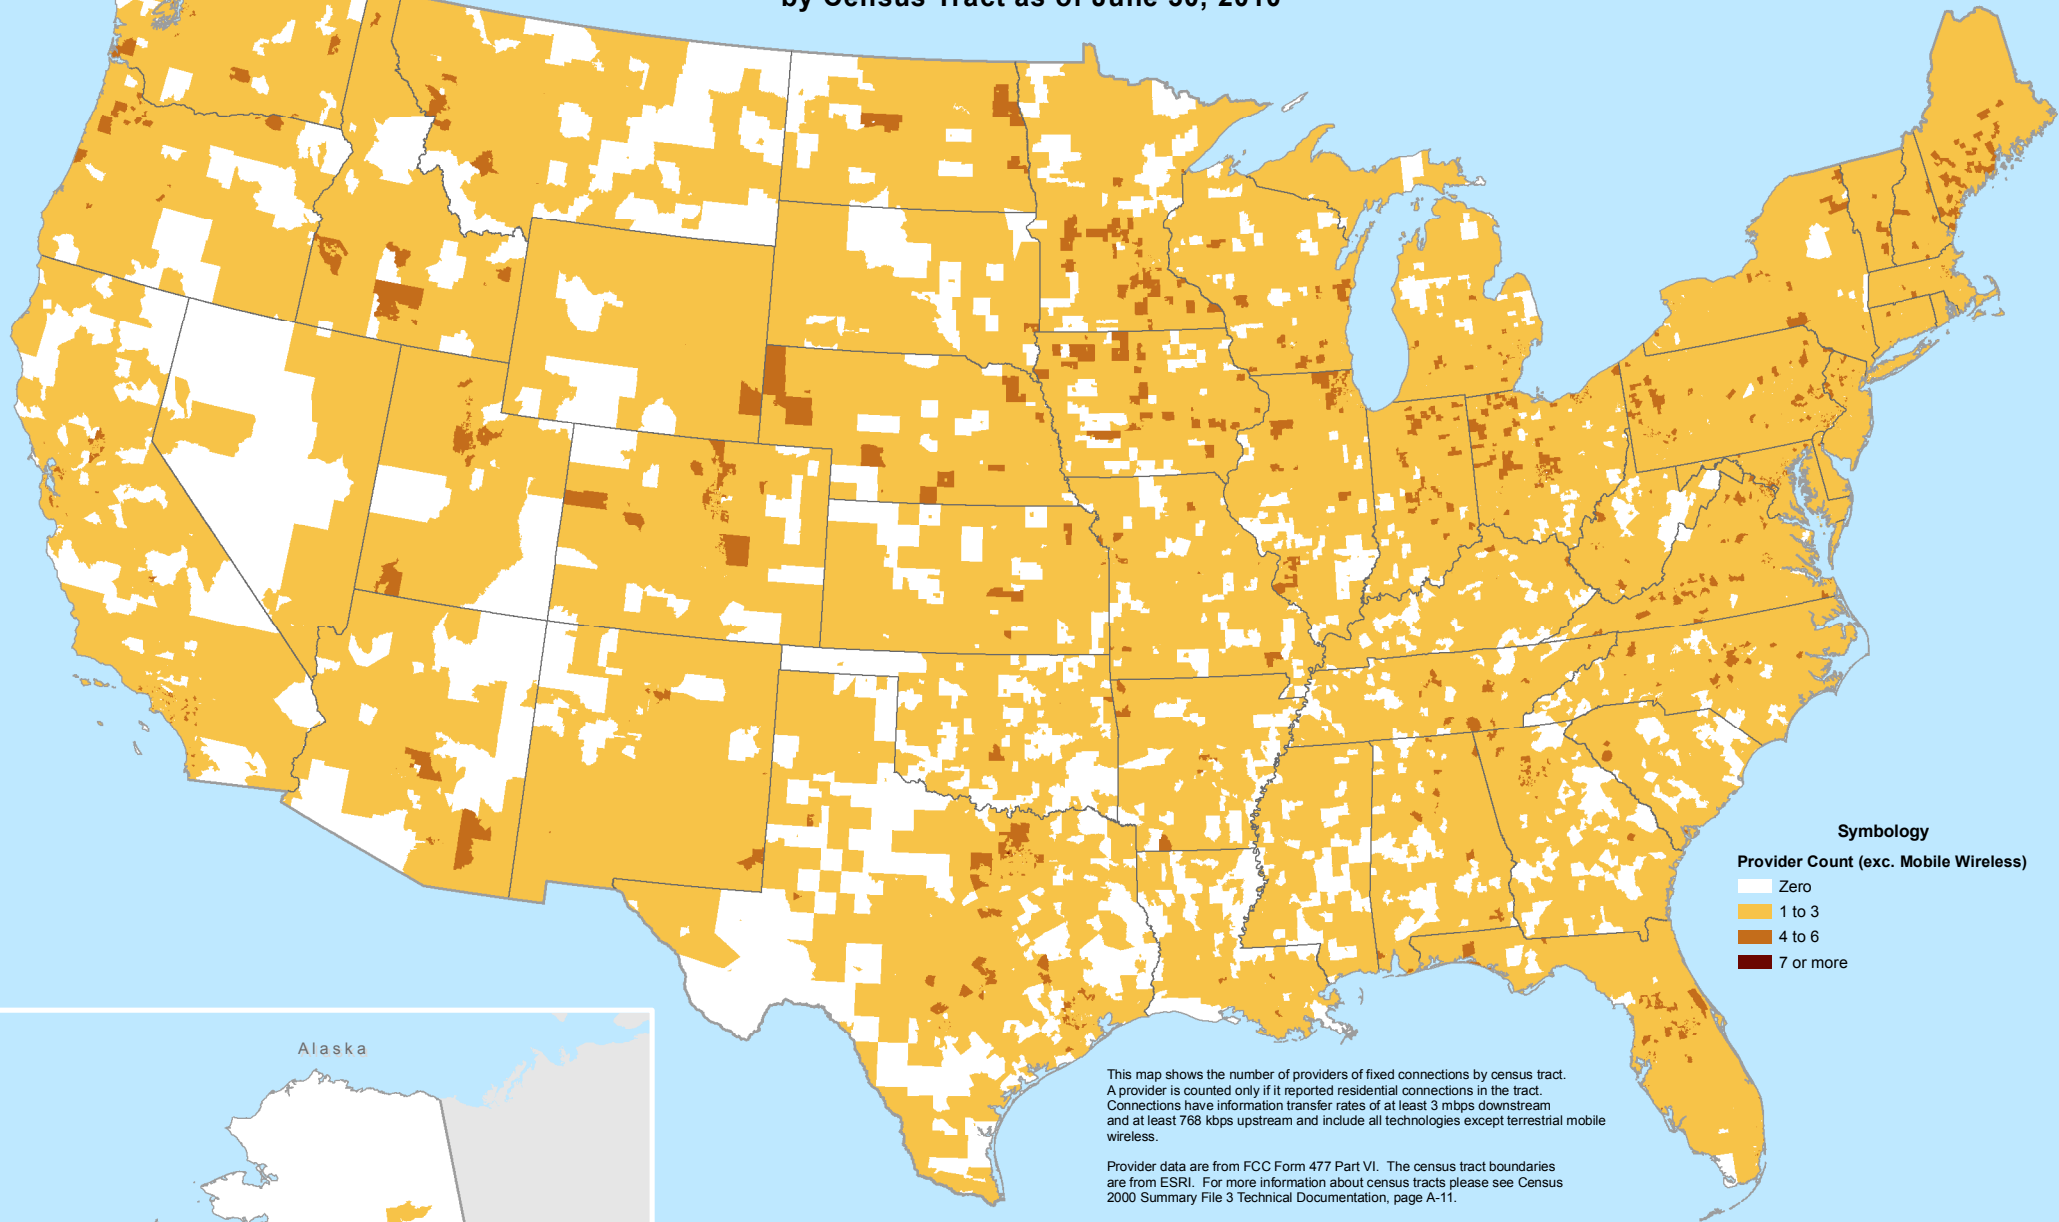

Map 1
Residential Fixed Connections over 200 kbps in at Least One Direction per 1,000 Households
by Census Tract as of June 30, 2010

This map shows the number of residential connections per 1,000 households by census tract. Connections have information transfer rates greater than 200 kbps in at least one direction and include all technologies except terrestrial mobile wireless.

Alaska

Puerto Rico

Hawaii

Map 3
Providers of Fixed Connections over 200 kbps in at Least One Direction
by Census Tract as of June 30, 2010

Map 4
Providers of Residential Fixed Connections over 200 kbps in at Least One Direction
by Census Tract as of June 30, 2010

This map shows the number of providers of fixed connections by census tract. A provider is counted only if it reported residential connections in the tract. Connections have information transfer rates greater than 200 kbps in at least one direction and include all technologies except terrestrial mobile wireless.

Map 5
Providers of Residential Fixed Connections at Least 3 mbps Downstream and 768 kbps Upstream
by Census Tract as of June 30, 2010

Alaska

Puerto Rico

Hawaii

Map 6
Providers of Mobile Connections over 200 kbps in at Least One Direction
by Census Tract as of June 30, 2010