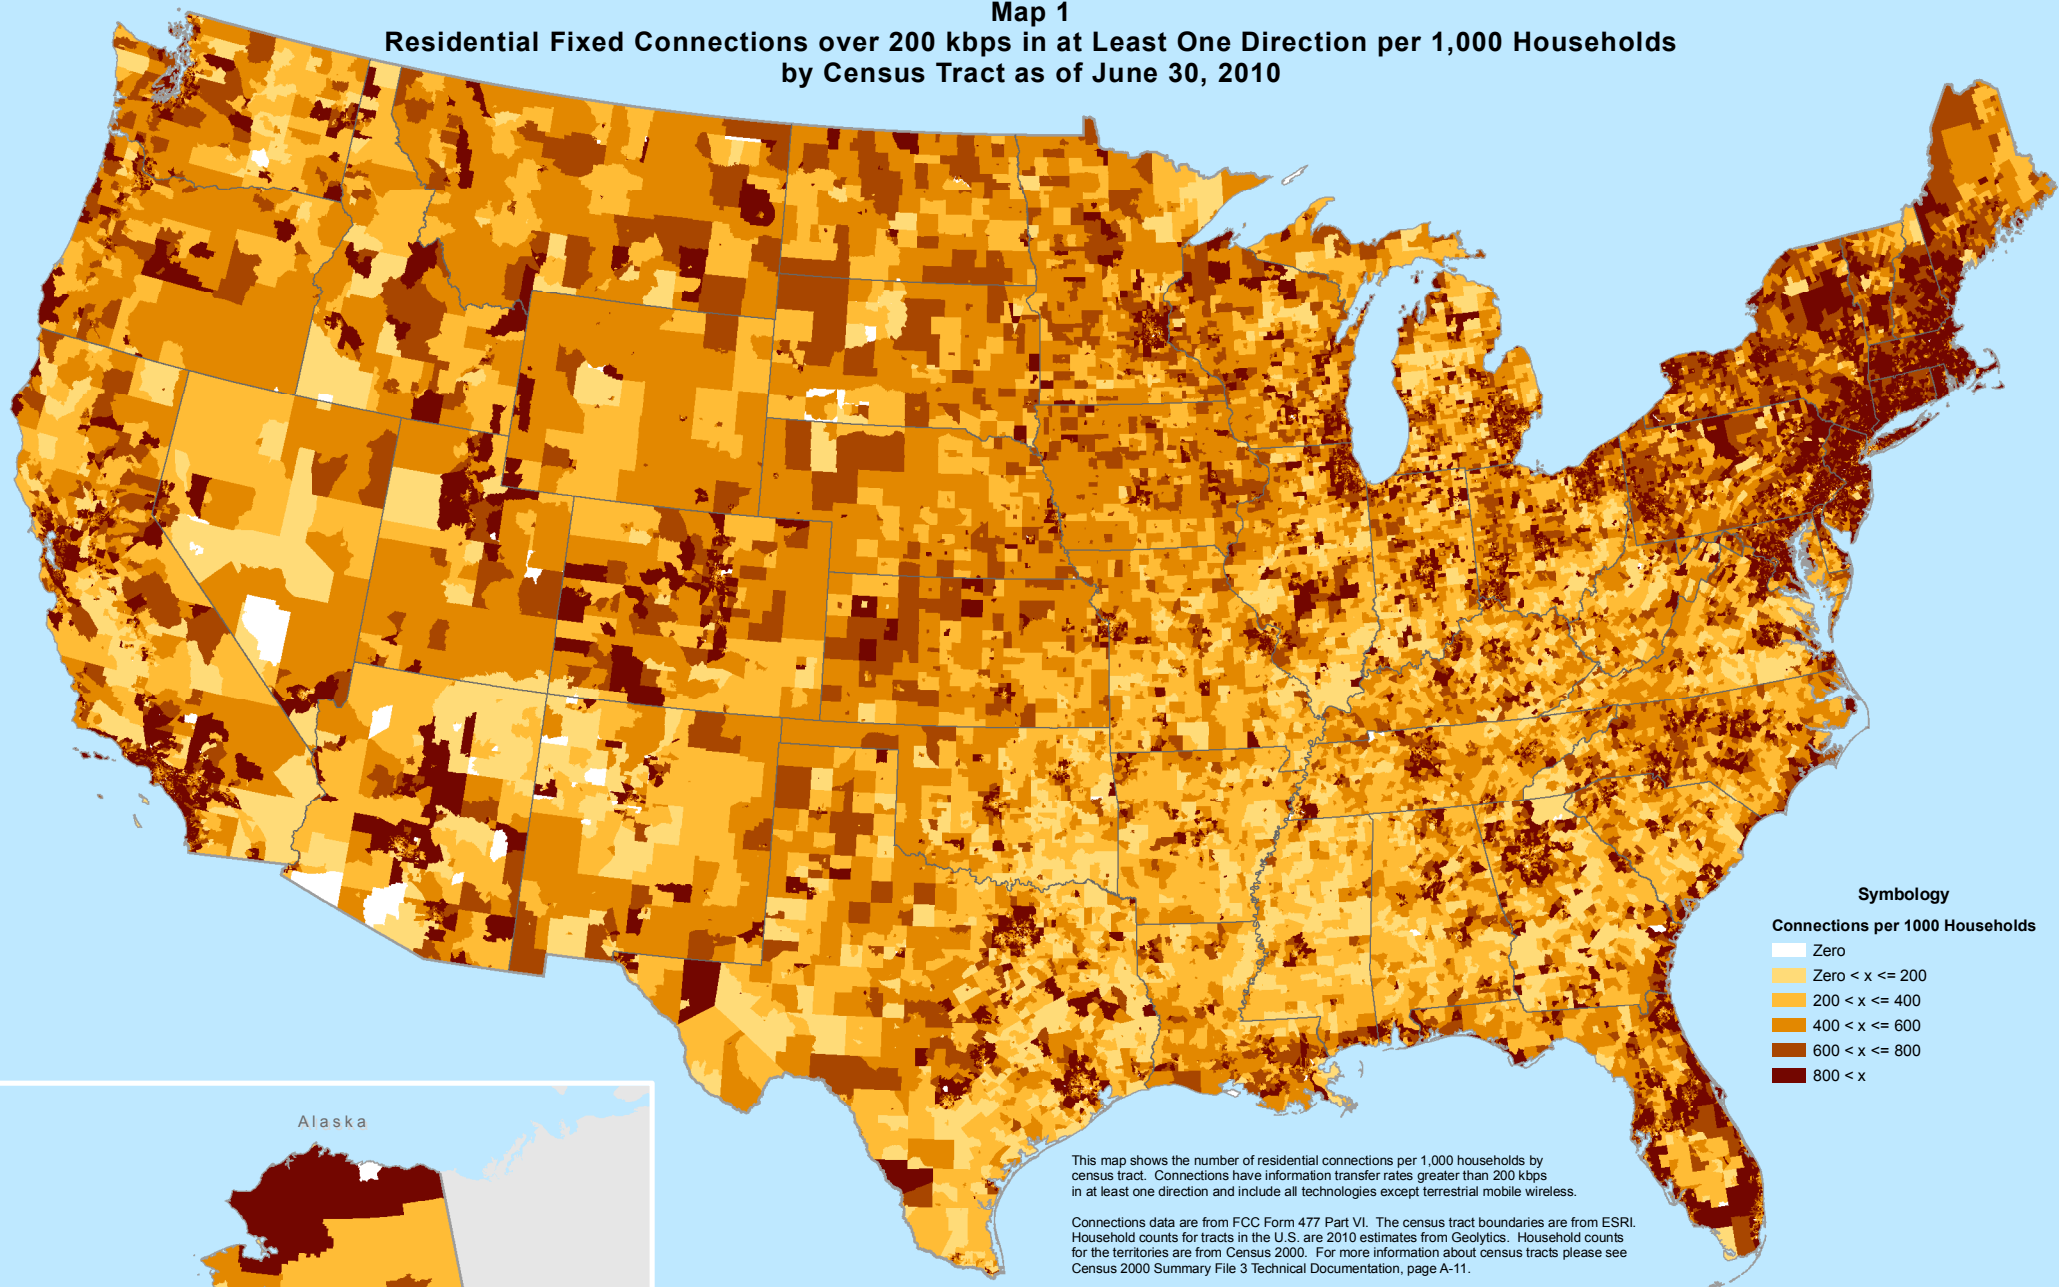

Map 1
Residential Fixed Connections over 200 kbps in at Least One Direction per 1,000 Households
by Census Tract as of June 30, 2010

Connections data are from FCC Form 477 Part VI. The census tract boundaries are from ESRI. Household counts for tracts in the U.S. are 2010 estimates from Geolytics. Household counts for the territories are from Census 2000. For more information about census tracts please see Census 2000 Summary File 3 Technical Documentation, page A-11.

Alaska

Puerto Rico

Hawaii