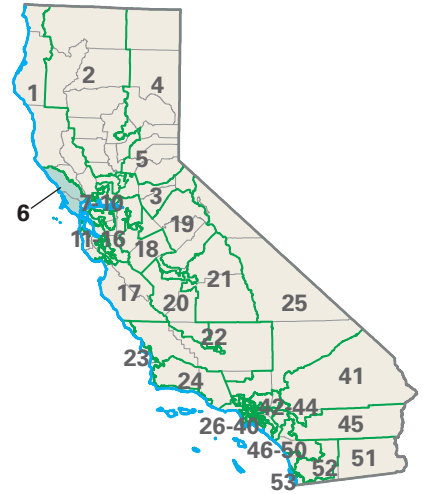

# Congressional District 6

0 30 60 Miles

**6** Congressional District  
*Marin* County

California (53 Districts)