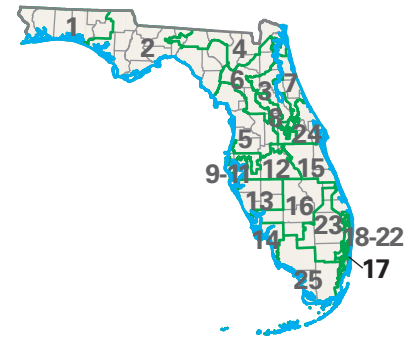

Congressional District 17

nationalatlas.gov™

17 Congressional District
Broward County

Florida (25 Districts)