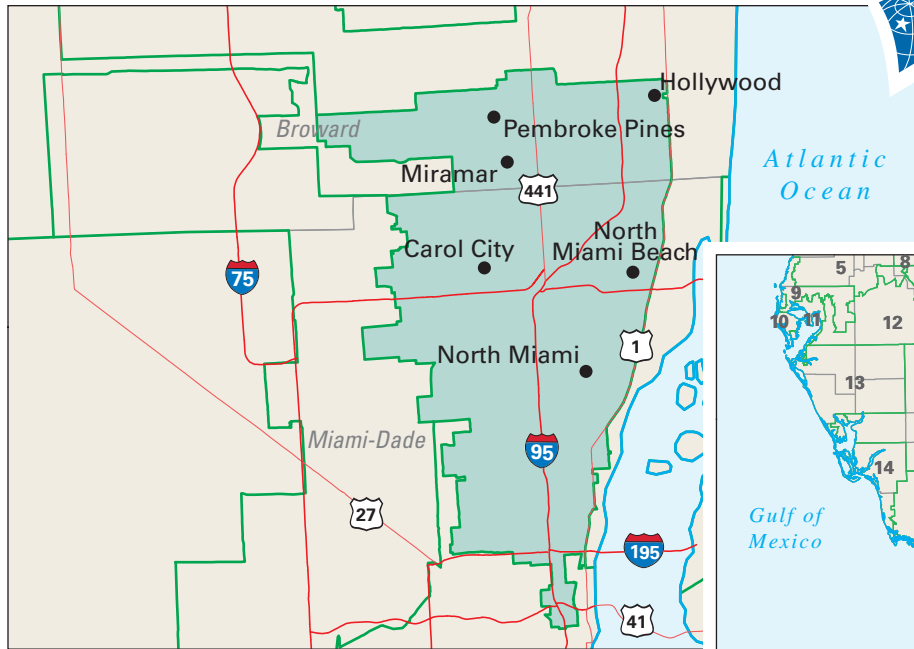

Congressional District 17

nationalatlas.gov™

17 Congressional District
Broward County

Florida (25 Districts)