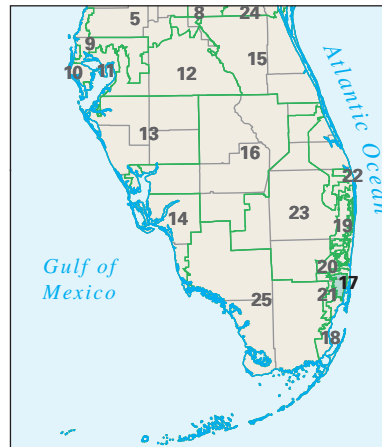

Congressional District 17

nationalatlas.gov™

17 Congressional District
Broward County

Florida (25 Districts)