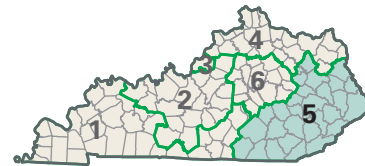

Congressional District 5

- 5** Congressional District
- Wolfe County

Kentucky (6 Districts)