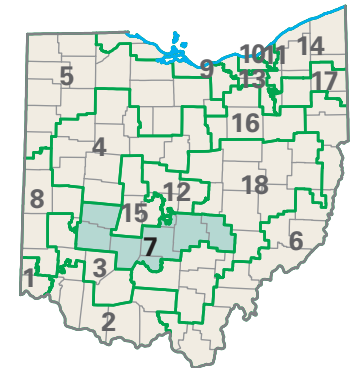

Congressional District 7

7 Congressional District
Perry County

Ohio (18 Districts)