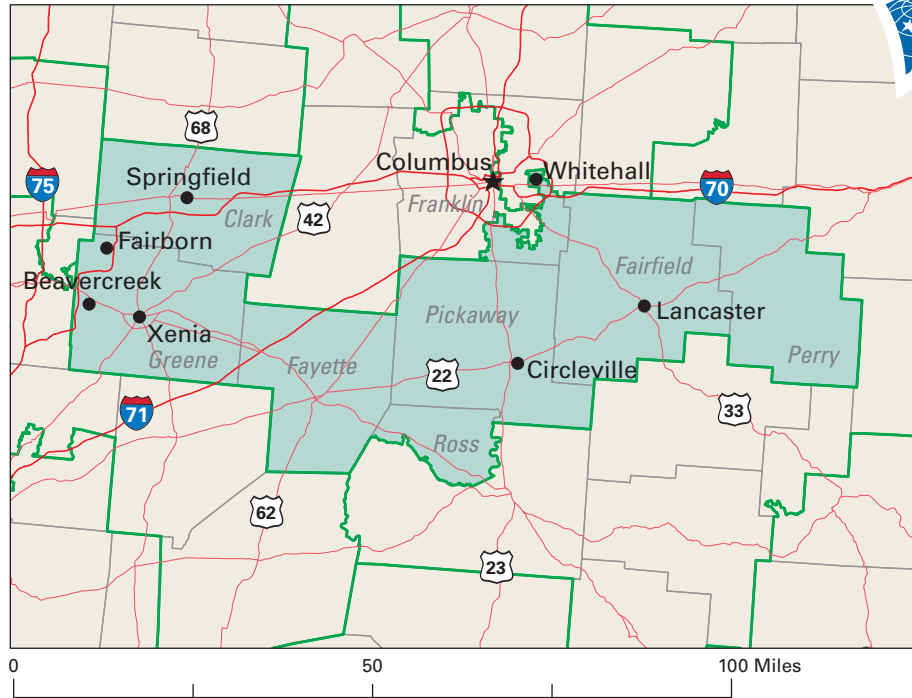

Congressional District 7

7 Congressional District
Perry County

Ohio (18 Districts)