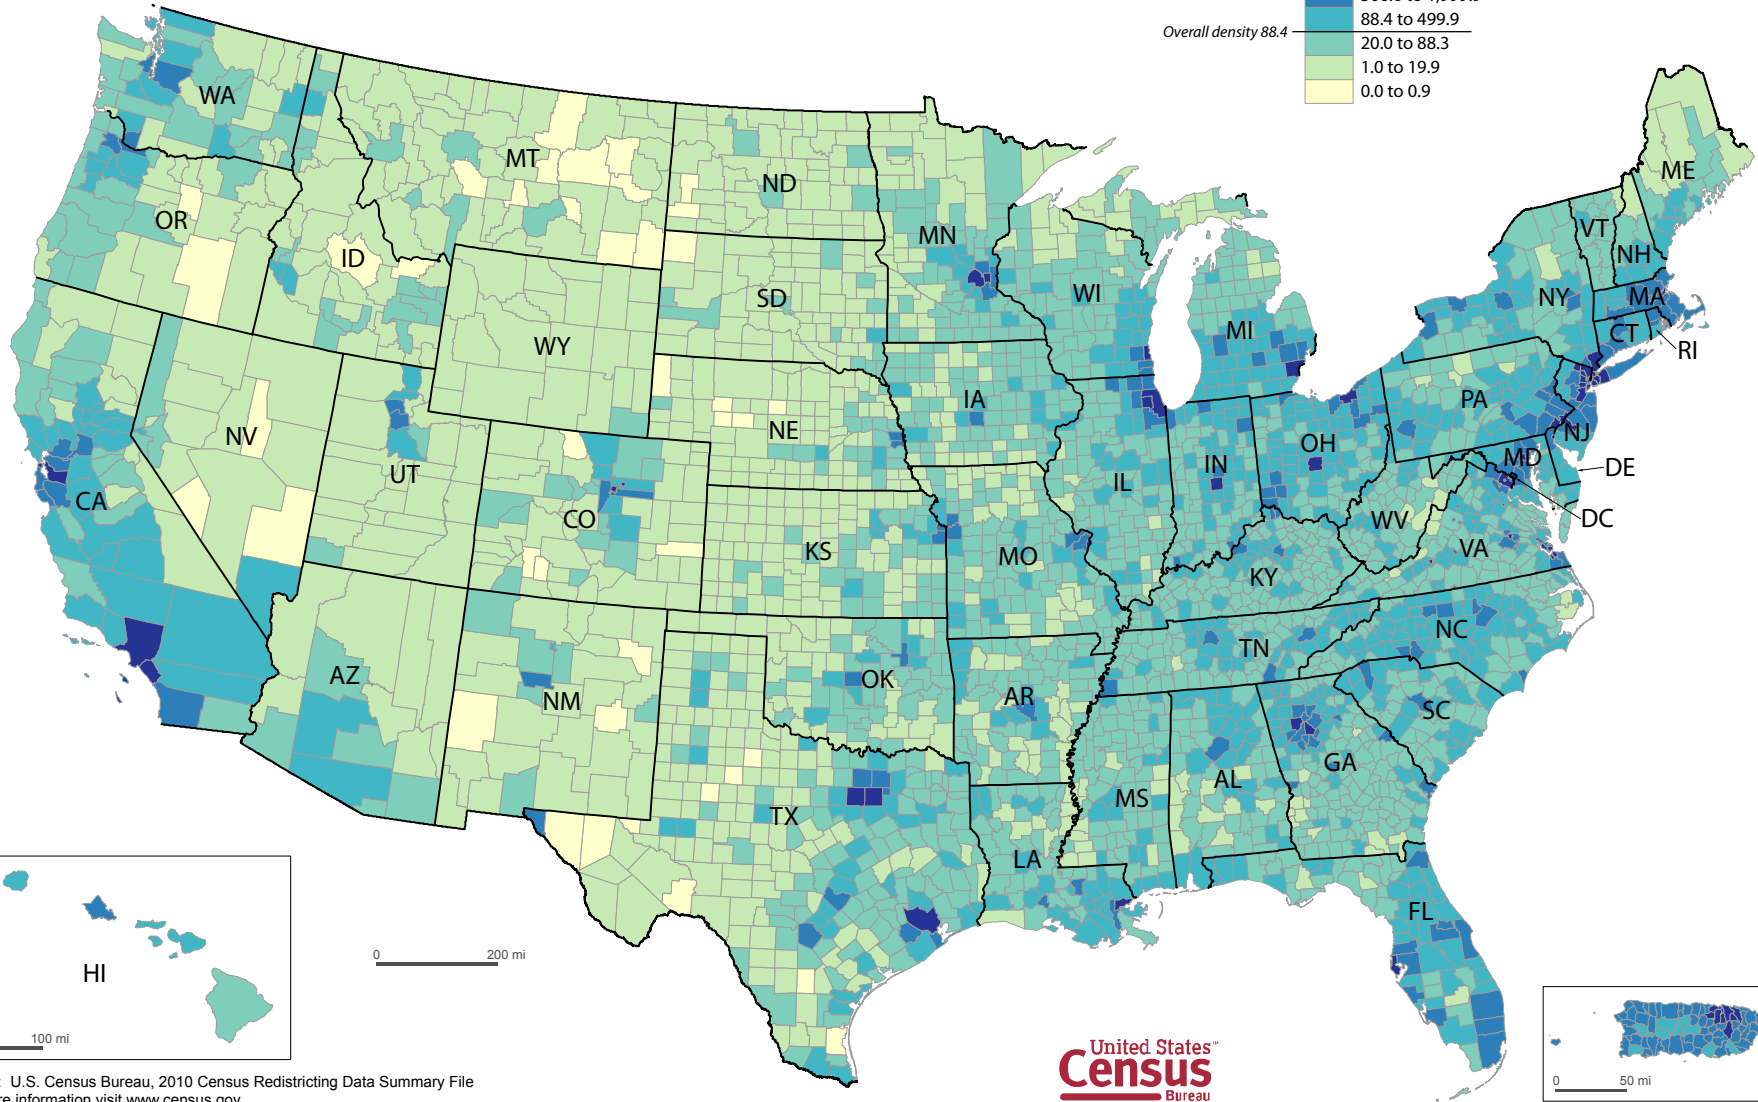

2010 Census Results - United States and Puerto Rico

Population Density by County or County Equivalent

People per Square Mile

Overall density 88.4

0 200 mi

Source: U.S. Census Bureau, 2010 Census Redistricting Data Summary File
For more information visit www.census.gov.

United States™
Census
Bureau