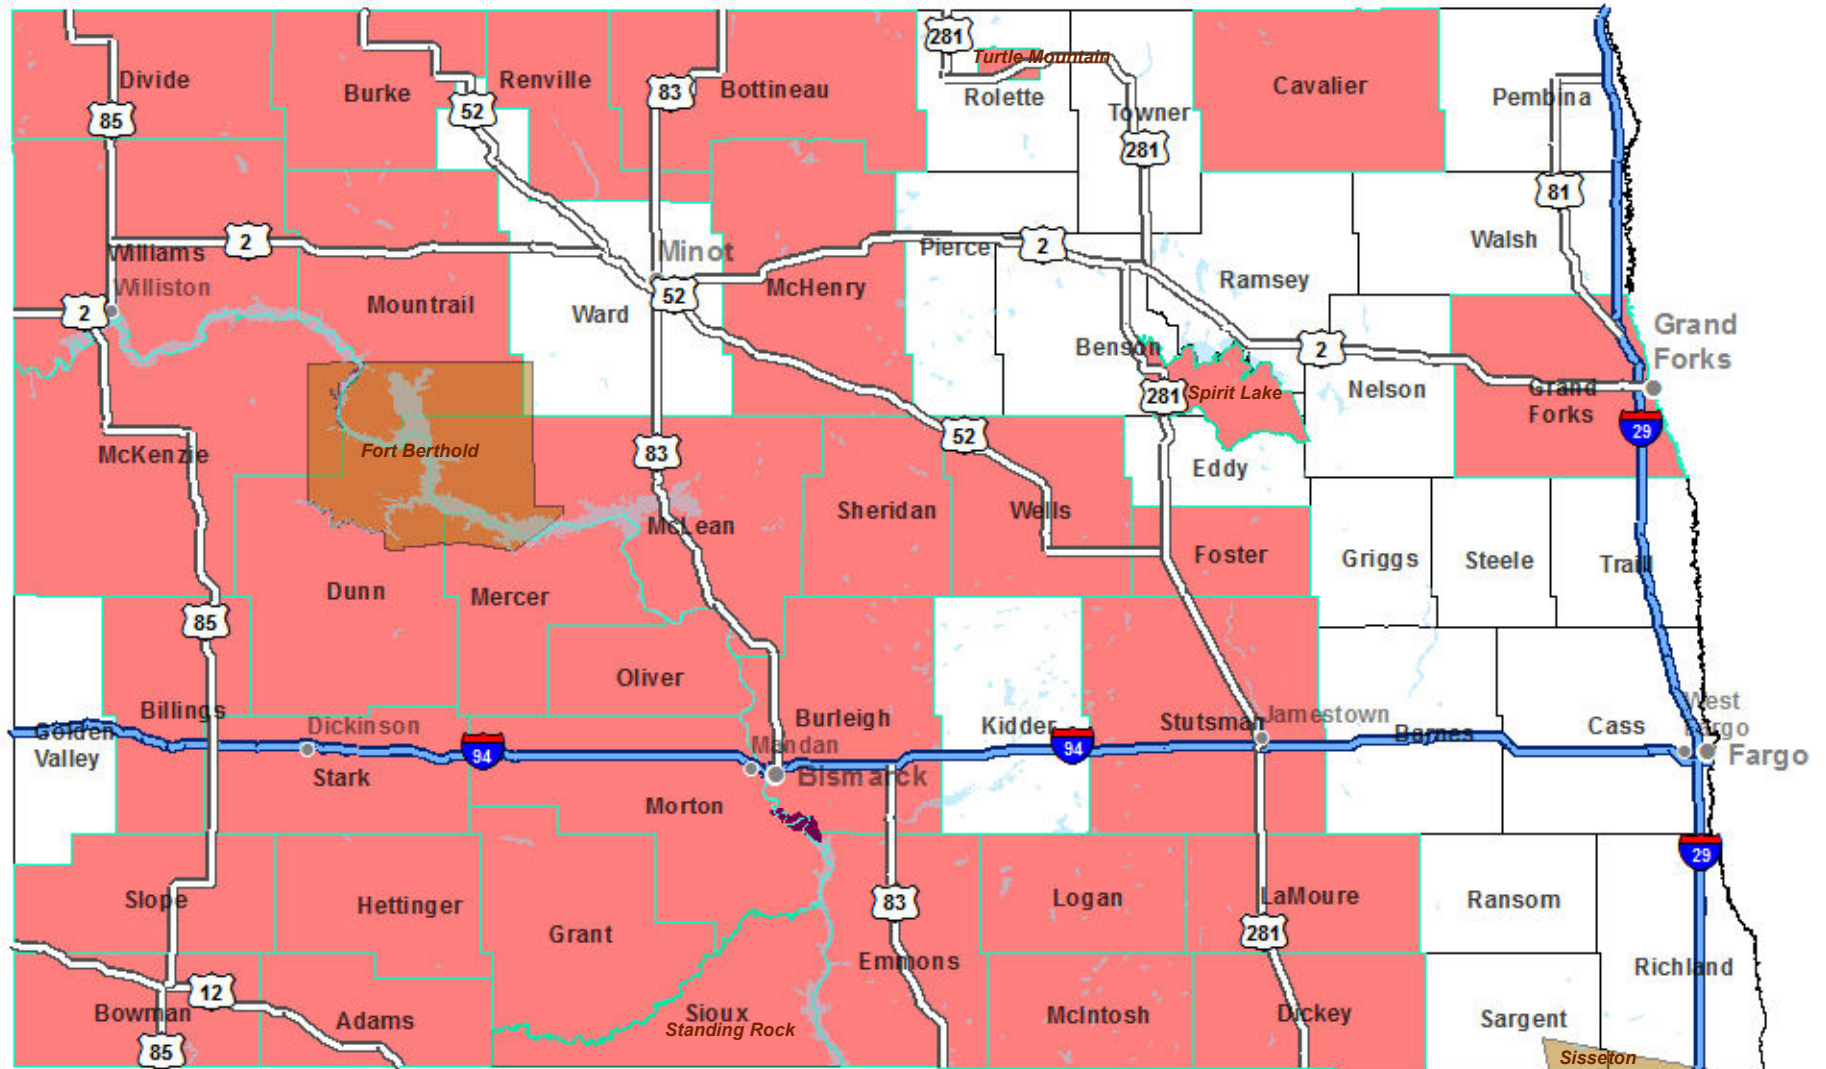

Current Burn Bans in Effect

North Dakota

Date: 10/19/2012

Time: 2:37:09 PM

**THIS LIST IS NOT ALL INCLUSIVE.
CONTACT YOUR LOCAL EMERGENCY
MANAGER FOR THE MOST CURRENT
INFORMATION AND SPECIFIC RESTRICTIONS.**

Legend

-  Wildlife Management Area - Burn Ban in Effect
-  Tribal Lands
-  Areas with Burn Bans in Effect
-  County Boundary

Author: North Dakota Dept. Emergency Services ~ JST
Path: D:\Burn Ban Map.mxd