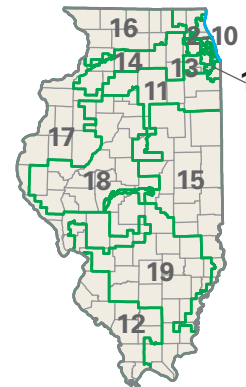

Congressional District 1

1 Congressional District
Cook County

0 10 20 Miles

Illinois (19 Districts)