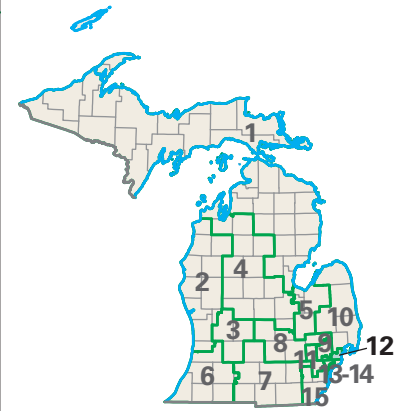

Congressional District 12

nationalatlas.gov™

12 Congressional District
Macomb County

Michigan (15 Districts)