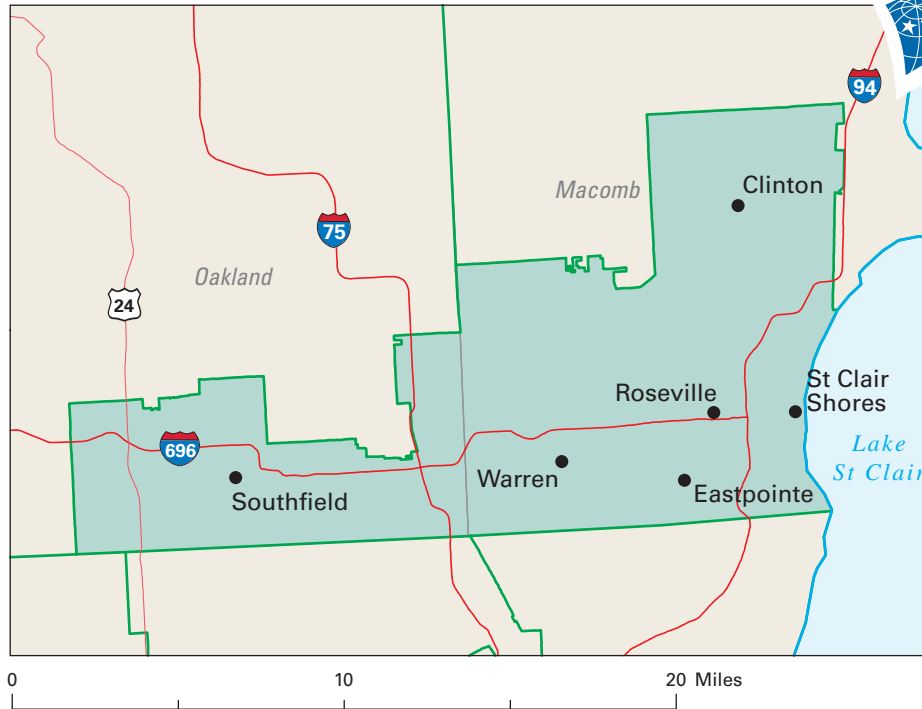

Congressional District 12

nationalatlas.gov™

12 Congressional District
Macomb County

Michigan (15 Districts)