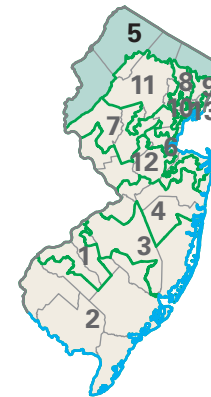

Congressional District 5

5 Congressional District

Sussex County

New Jersey (13 Districts)