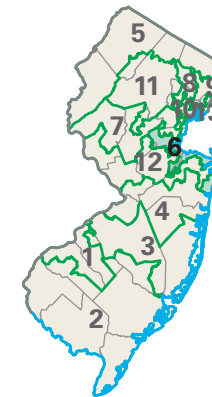

Congressional District 6

6 Congressional District

Union County

New Jersey (13 Districts)